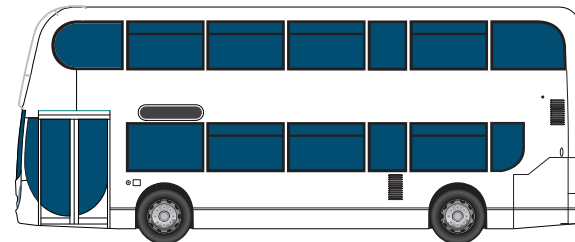

LibertyBus Double Decker Enviro Full Wrap

Site Description	12 Months	Print & Fit	Removal
DD Enviro - Full Wrap	£19,000	POA	£1,450

• Visual(s) - Not to scale

Supply artwork with:

All fonts outlined

Photos 150dpi at 100%

An .eps file with all images embedded

Any photo source files to be provided, separately