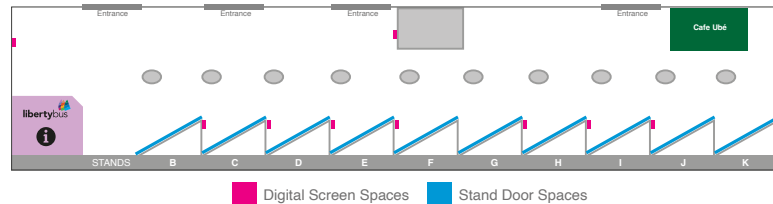

Liberation Station Bus Stand Door Sites

Site Description	12 Months	6 Months	Print & Fit	Removal
Bus Stand Doors	£3,920	£2,440	£750	£150

• Visual(s) - Not to scale

Supply artwork with:

- All fonts outlined
- Photos 150dpi at 100%
- An .eps file with all images embedded
- Any photo source files to be provided, separately