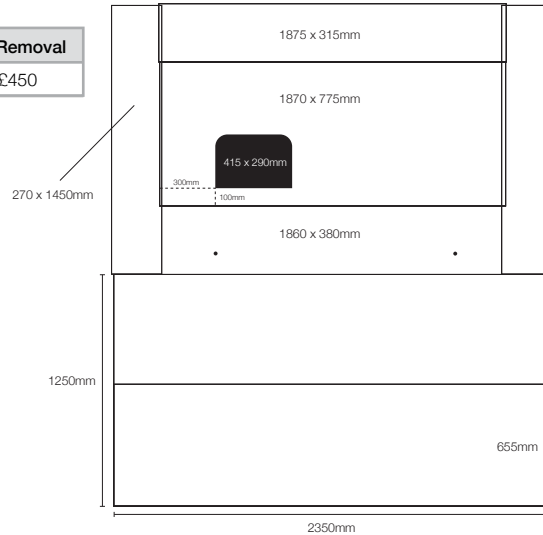

• Visual(s) - Not to scale

Supply artwork with:

All fonts outlined

Photos 150dpi at 100%

An .eps file with all images embedded

Any photo source files to be provided, separately

01534 811029

media@signtech.je