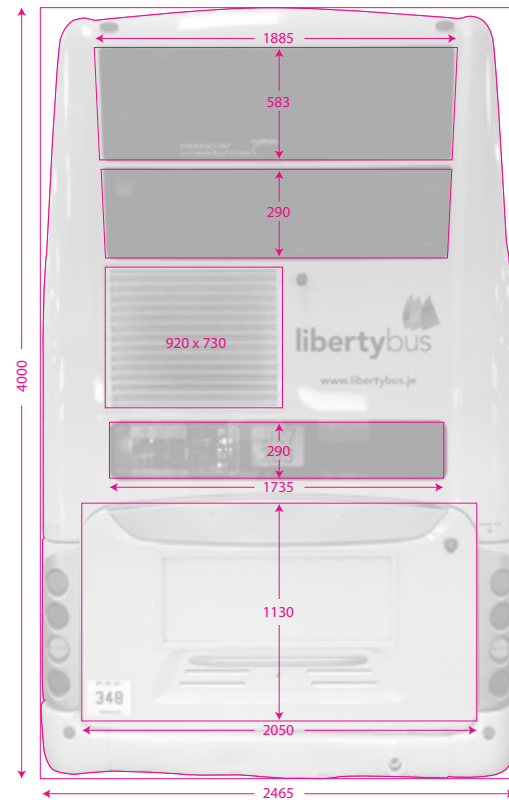

LibertyBus Double Decker Scania Rear Wrap

• Visual(s) - Not to scale

Site Description	12 Months	Print & Fit	Removal
DD Scania - Rear Wrap	£9,990	POA	£950

Please add a 50mm bleed on to the overall width and height

Supply artwork with:

All fonts outlined

Photos 150dpi at 100%

An .eps file with all images embedded

Any photo source files to be provided, separately