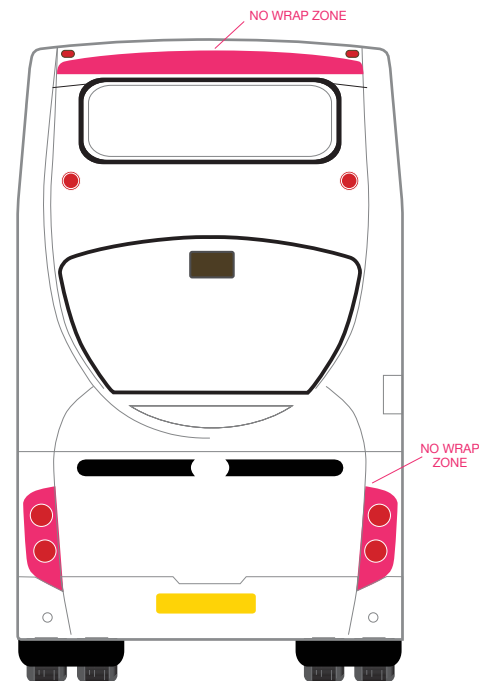

All fonts outlined

Photos 150dpi at 100%

An .eps file with all images embedded

Any photo source files to be provided, separately

LibertyBus Double Decker Enviro Rear Wrap

• Visual(s) - Not to scale

Site Description	12 Months	Print & Fit	Removal
DD Enviro - Rear Wrap	£9,990	POA	£950