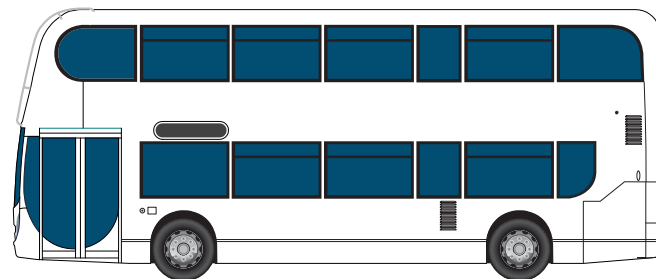

Any photo source files to be provided, separately

LibertyBus Double Decker Enviro Sides

• Visual(s) - Not to scale

Site Description	12 Months	Print & Fit	Removal
DD Enviro - Sides	£8,250	POA	£750

Supply artwork with: