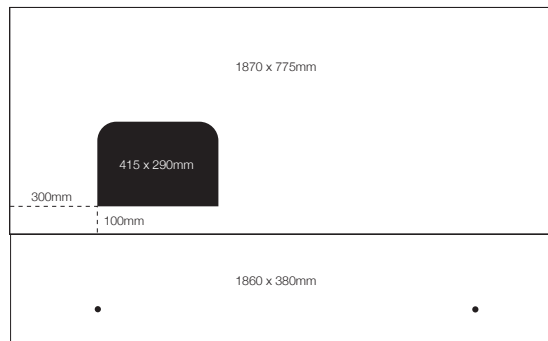

OTOKAR Bus Fleet Partial Rear

Site Description	12 Months	6 Months	Print & Fit	Removal
New Fleet Partial Rear Wrap	£5,500	£4,125	£450	£300
New Fleet Partial Rear & A*	£6,000	£4,500	£650	£300

• Visual(s) - Not to scale

Supply artwork with:

All fonts outlined

Photos 150dpi at 100%

An .eps file with all images embedded

Any photo source files to be provided, separately