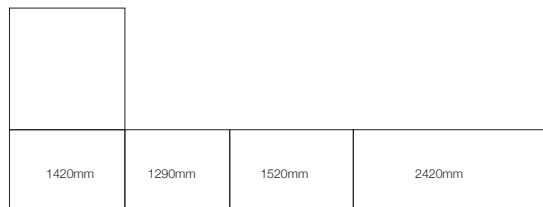

OTOKAR Bus Fleet Full Wrap

Site Description	12 Months	Print & Fit	Removal
New Fleet Full Wrap	£12,950	POA	£1,250

• Visual(s) - Not to scale

Passenger Side

Drivers Side