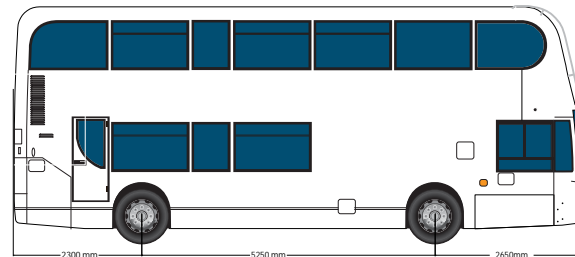

LibertyBus Double Decker Enviro Full Wrap

Site Description	12 Months	Print & Fit	Removal
DD Enviro - Full Wrap	£19,000	POA	£1,450

• Visual(s) - Not to scale

Supply artwork with:

All fonts outlined

Photos 150dpi at 100%

An .eps file with all images embedded

Any photo source files to be provided, separately