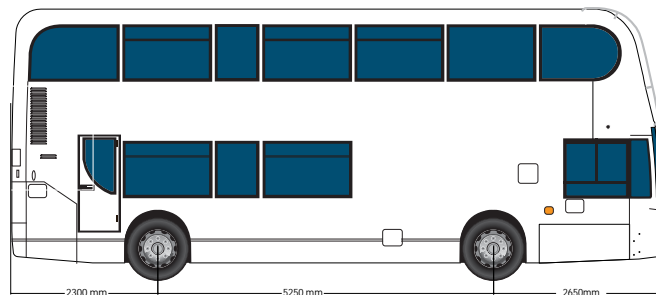

Any photo source files to be provided, separately

LibertyBus Double Decker Enviro Sides

• Visual(s) - Not to scale

Site Description	12 Months	Print & Fit	Removal
DD Enviro - Sides	£8,250	POA	£750

Supply artwork with: