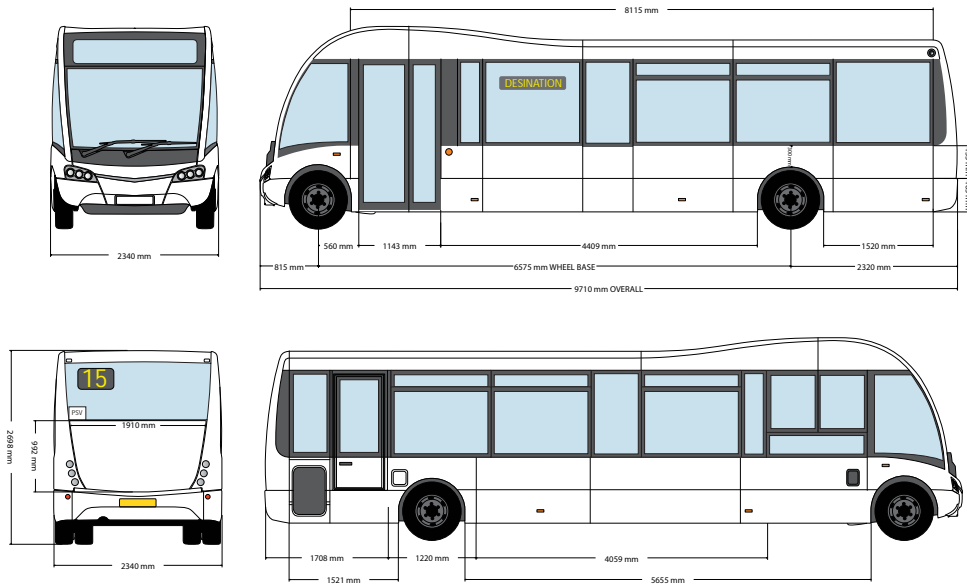

LibertyBus Main Fleet Full Wrap

Site Description	12 Months	Print & Fit	Removal
Main Fleet Full Wrap	£12,750	POA	£900

• Visual(s) - Not to scale

Supply artwork with:

All fonts outlined

Photos 150dpi at 100%

An .eps file with all images embedded

Any photo source files to be provided, separately