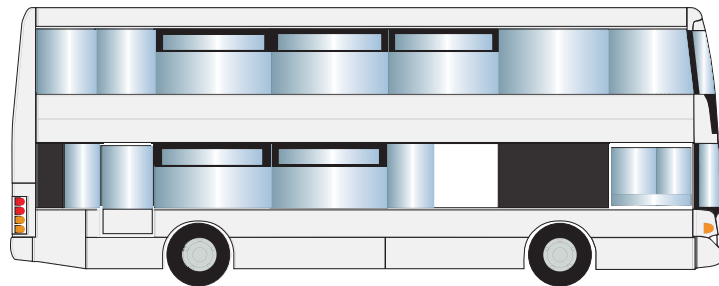

Any photo source files to be provided, separately

01534 811029

media@signtech.je

signtech.je/media

LibertyBus Double Decker Scania Sides

• Visual(s) - Not to scale

Site Description	12 Months	Print & Fit	Removal
DD Scania - Per side	£8,250	POA	£400