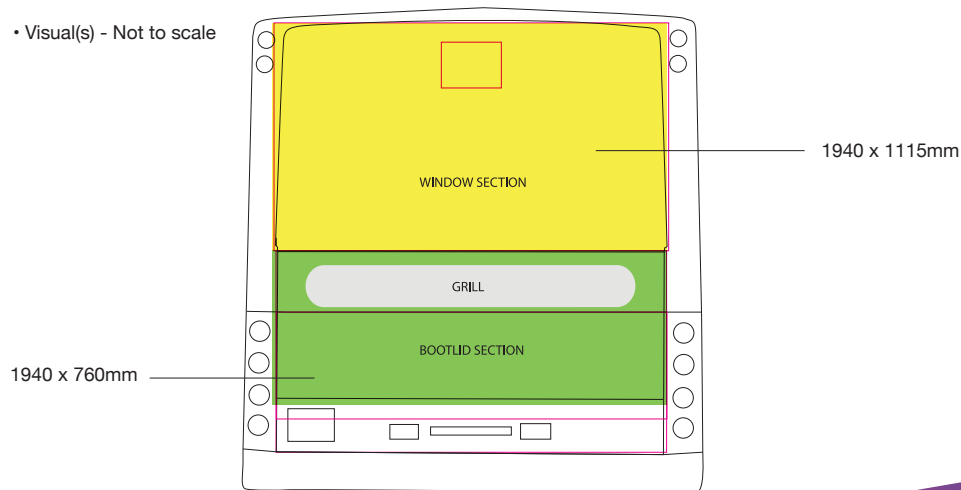

LibertyBus Extended Fleet Bootlid & Window

Site Description	12 Months	6 Months	Print & Fit	Removal
Extended Fleet Bootlid & Window	£4,750	£3,200	£420	£200
Extended Fleet Bootlid	£2,900	£1,850	£250	£120

• Visual(s) - Not to scale

Supply artwork with:

All fonts outlined

Photos 150dpi at 100%

An .eps file with all images embedded

Any photo source files to be provided, separately