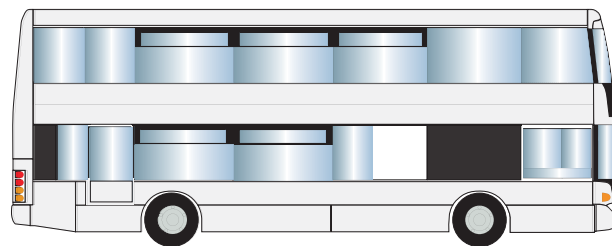

LibertyBus Double Decker Scania Full Wrap

Site Description	12 Months	Print & Fit	Removal
DD Scania - Full Wrap	£19,000	POA	£1,450

• Visual(s) - Not to scale

Supply artwork with:

All fonts outlined

Photos 150dpi at 100%

An .eps file with all images embedded

Any photo source files to be provided, separately

01534 811029

media@signtech.je

signtech.je/media