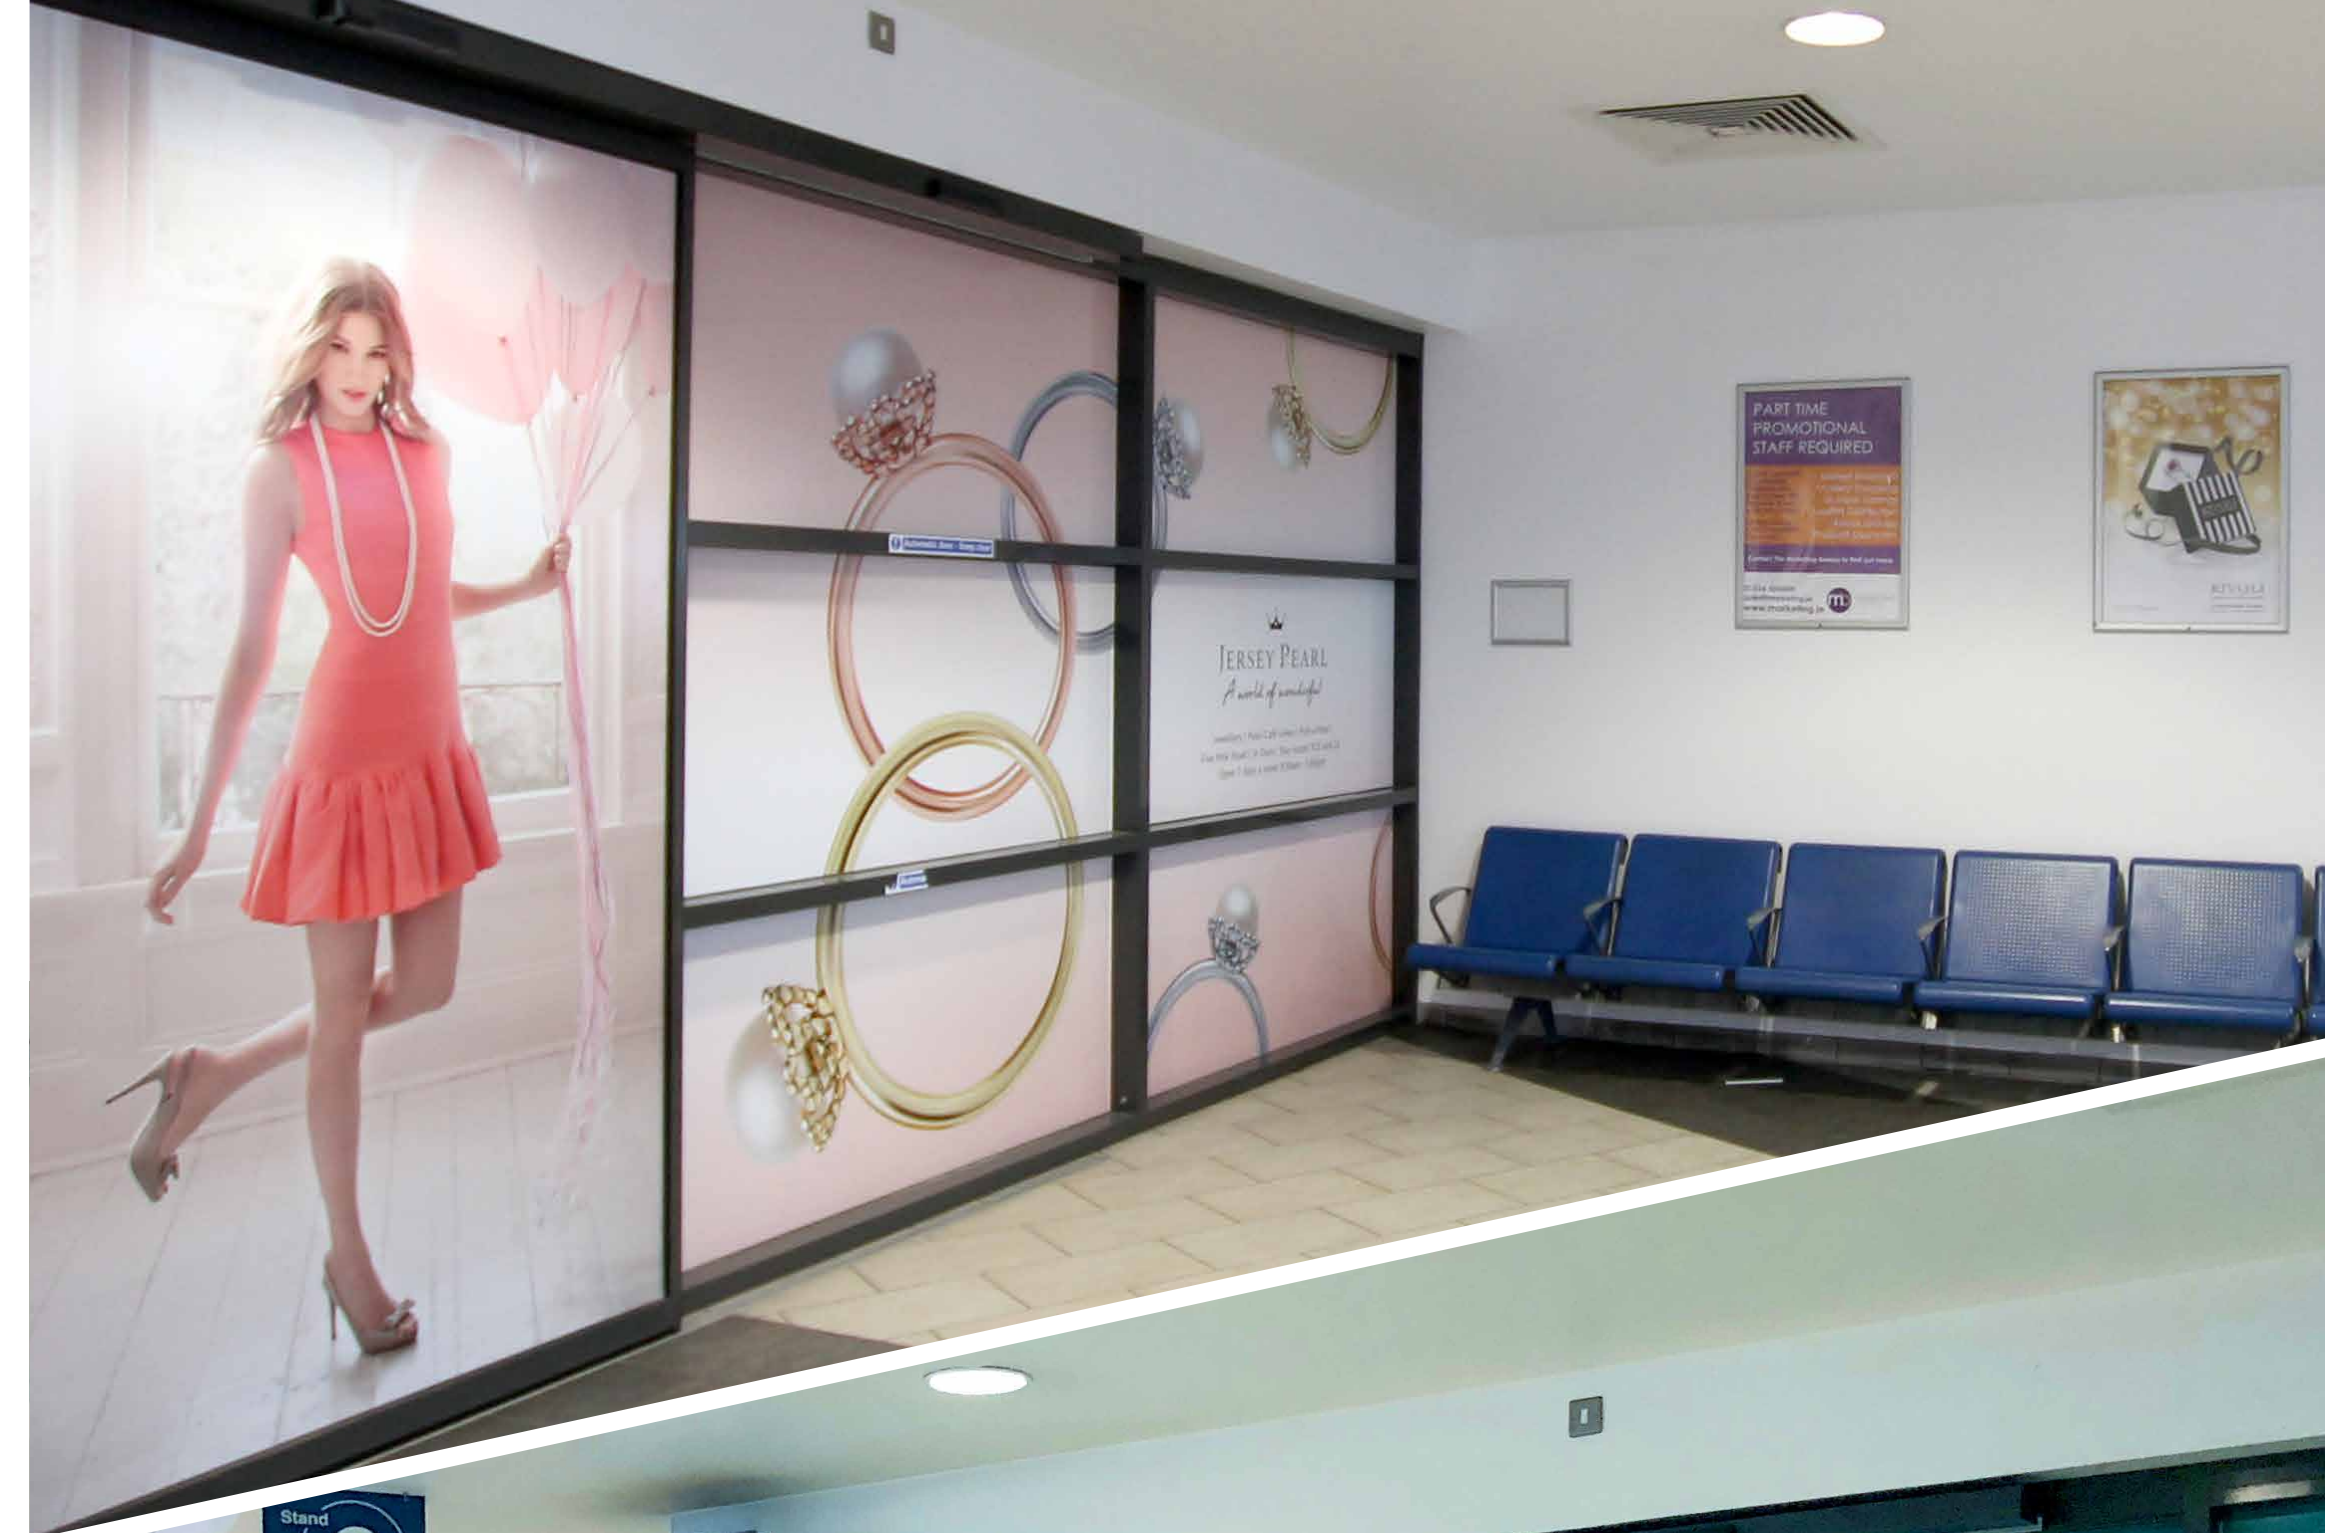

Enquire & Book

We make it easy to have your business out and about by providing everything you need from start to finish.

- + Campaign Planning & Advice
- + Bookings & Management
- + Creative Services
- + Print & Install
- + Maintenance