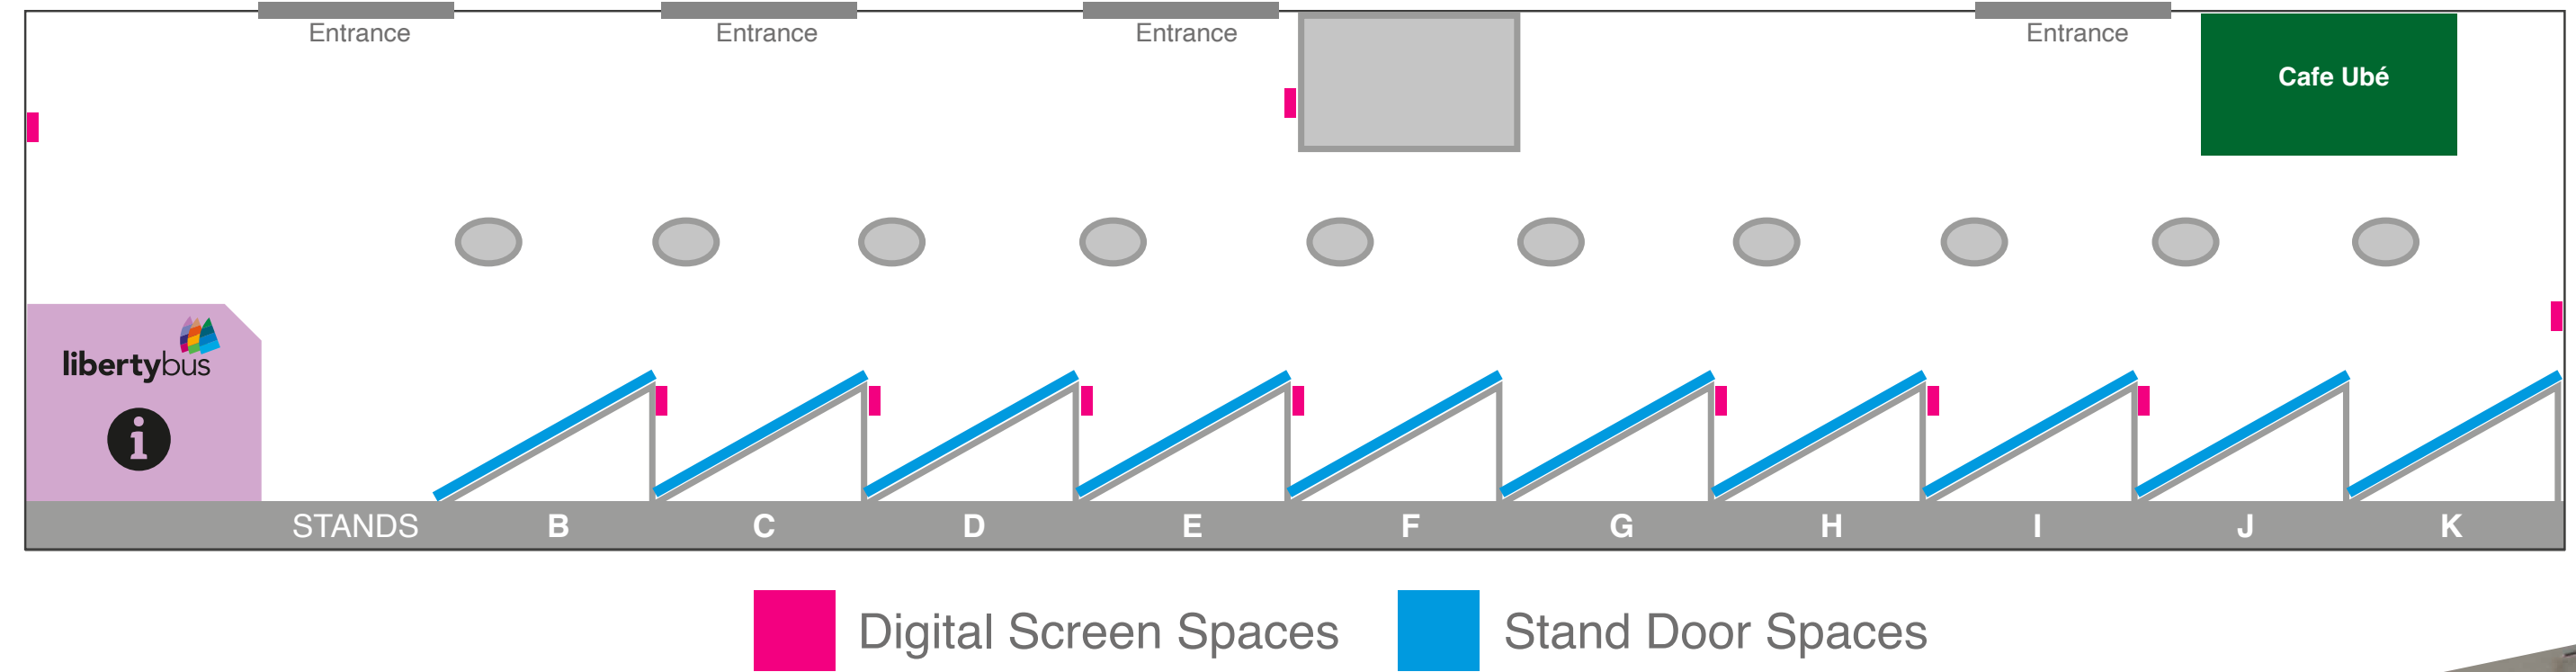

The Journey Starts Here

Liberation Station Advertising Sites