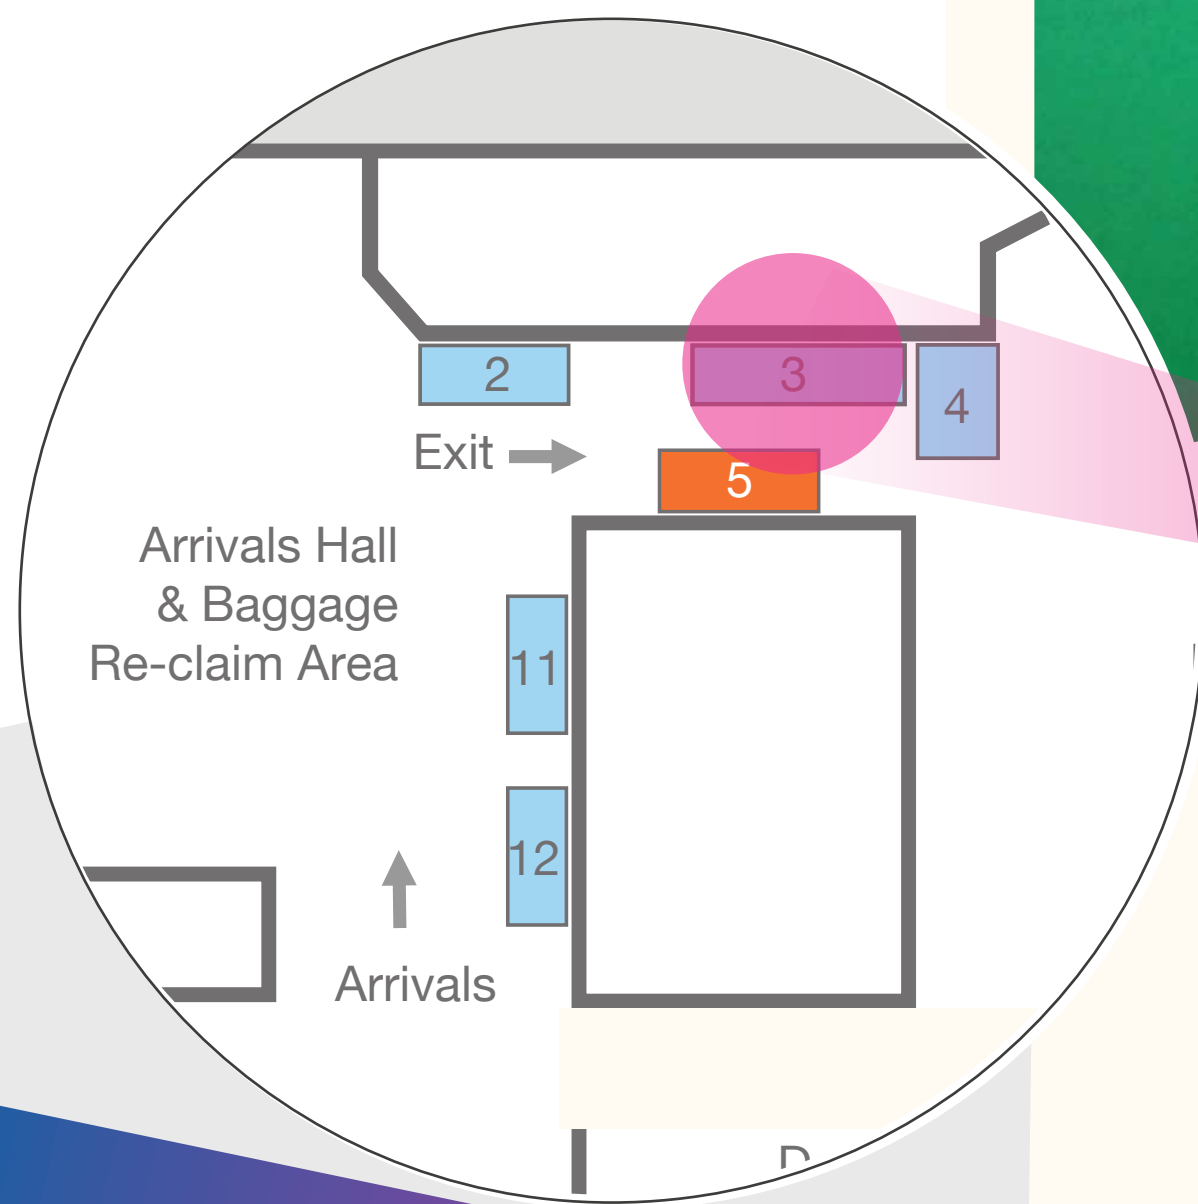

01534 811029

media@signtech.je

signtech.je/media

Arrivals Hall

Wall Wrap

- + Over 470,000 passengers each year
- + Over 98,000 cars travel through the port each year

Photographs show only some of the spaces available. All prices are subject to availability and 5% GST. Payment terms are quoted separately for 1. Advertising and 2. Print and Fit charges.

Arrivals Hall

Exit Door Wrap

+ Over 470,000 passengers each year

+ Over 98,000 cars travel through the port each year

Photographs show only some of the spaces available. All prices are subject to availability and 5% GST. Payment terms are quoted separately for 1. Advertising and 2. Print and Fit charges.