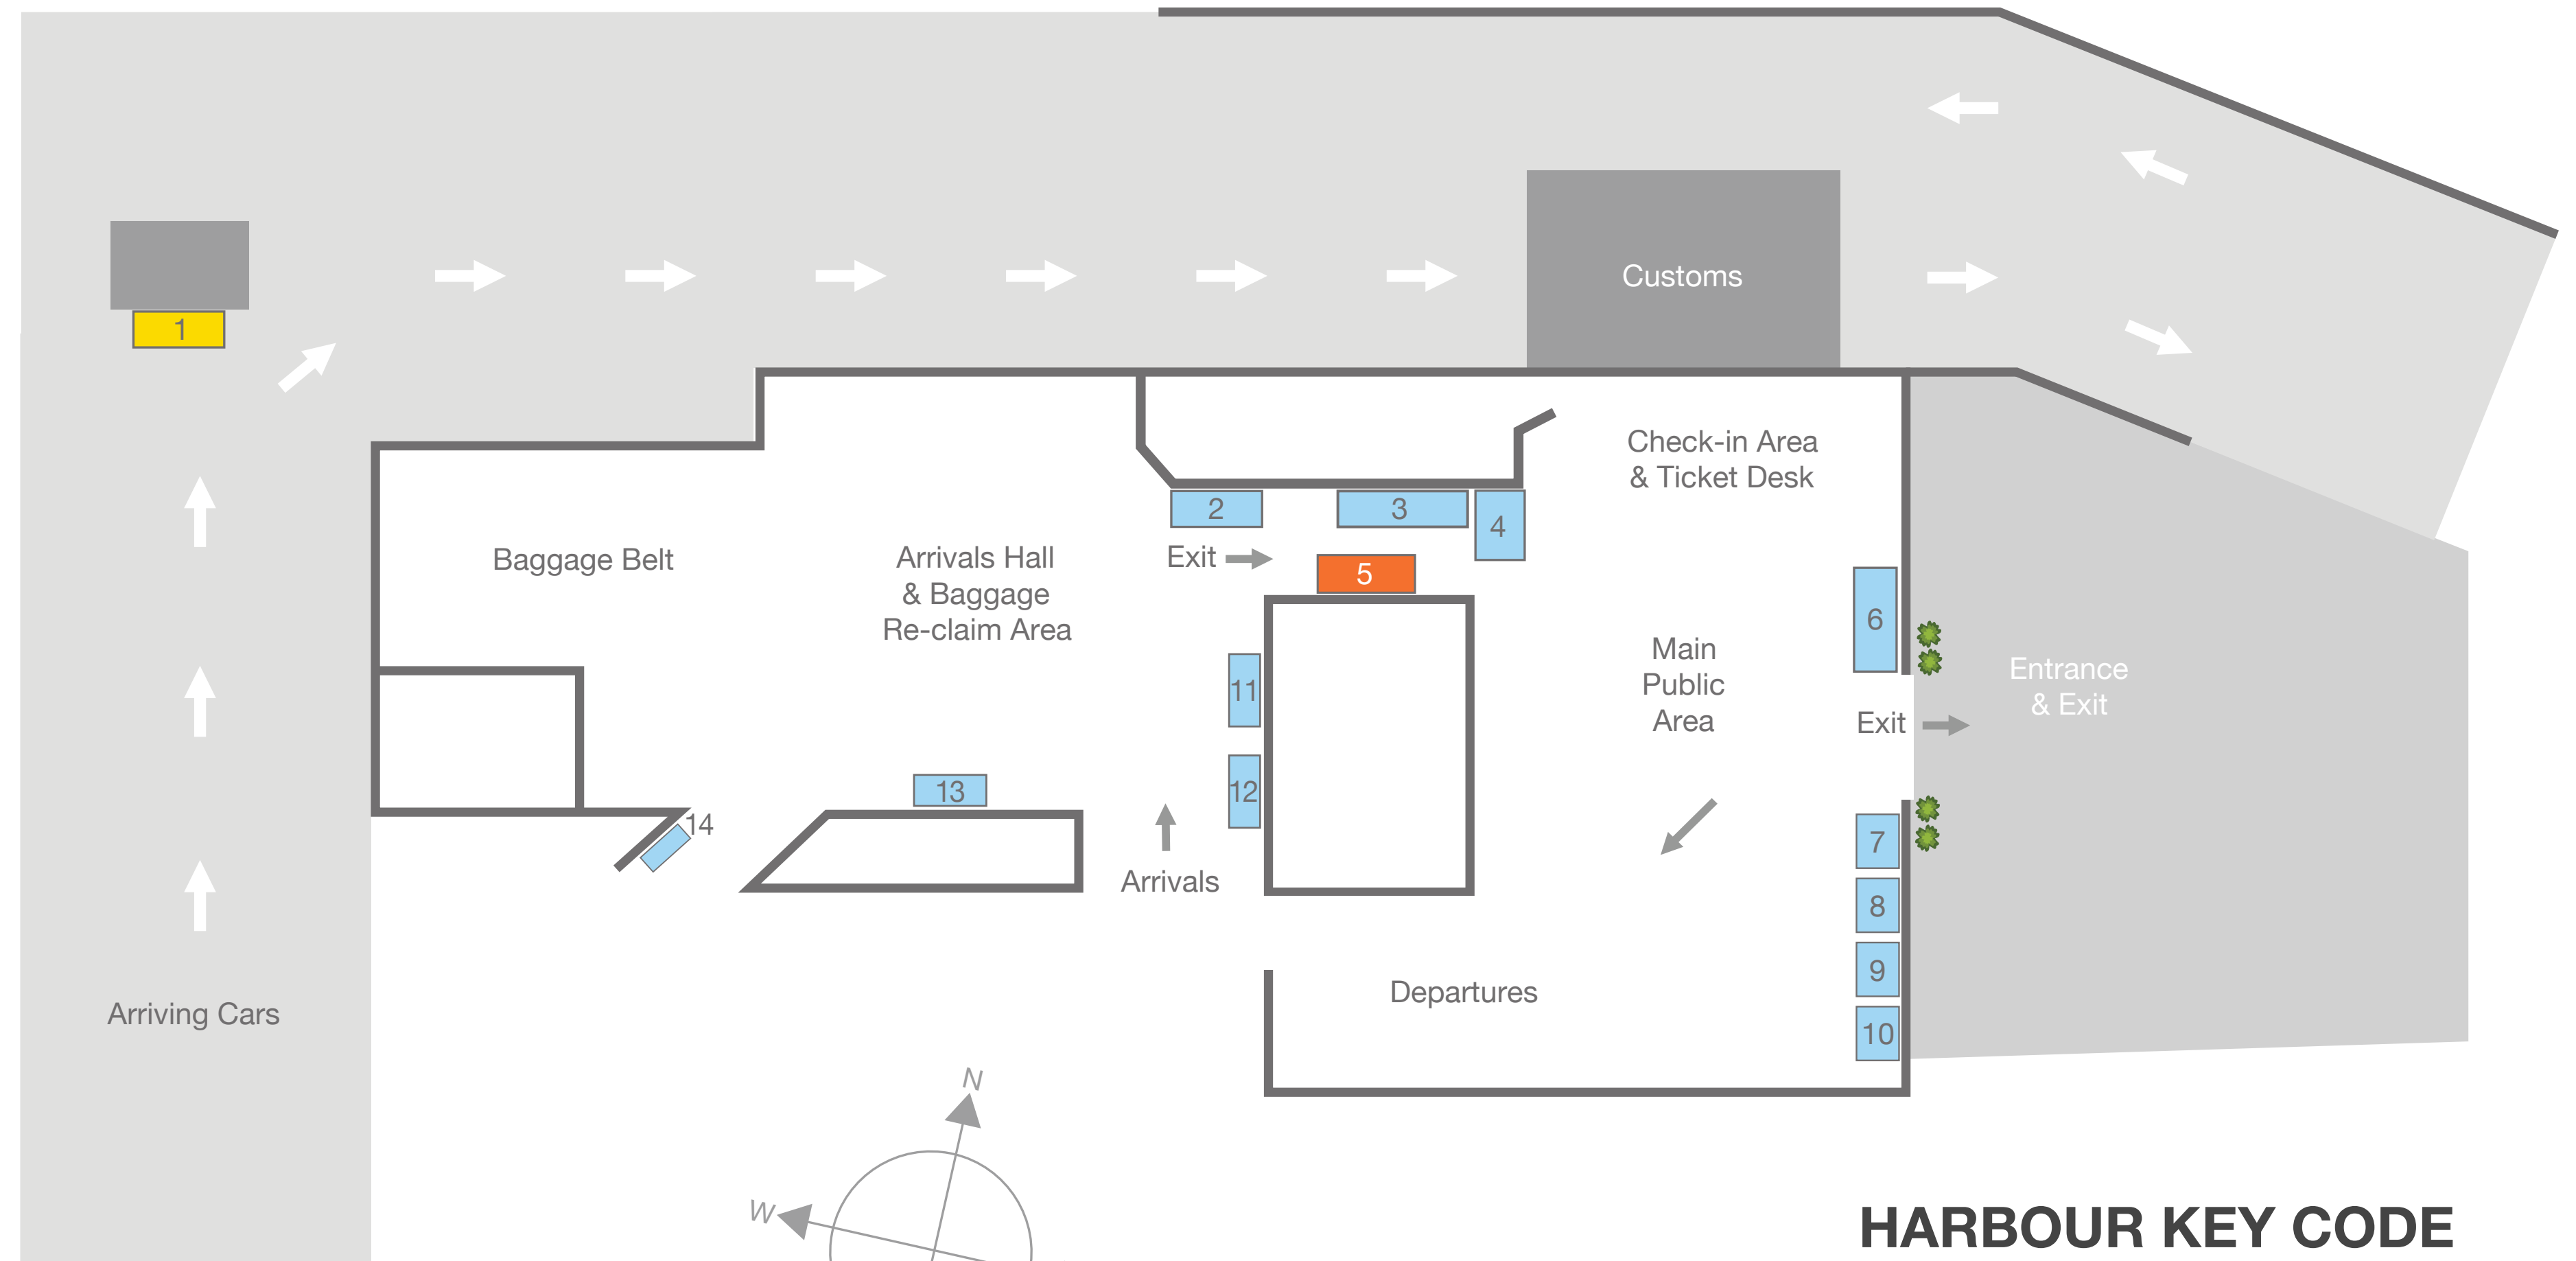

Advertising Site Locations

HARBOUR KEY CODE

-  Illuminated Sites
-  Non-illuminated Sites
-  Leaflet Dispenser
-  Walkway

Please refer to this when reviewing the site inventory on the following pages.

Outside