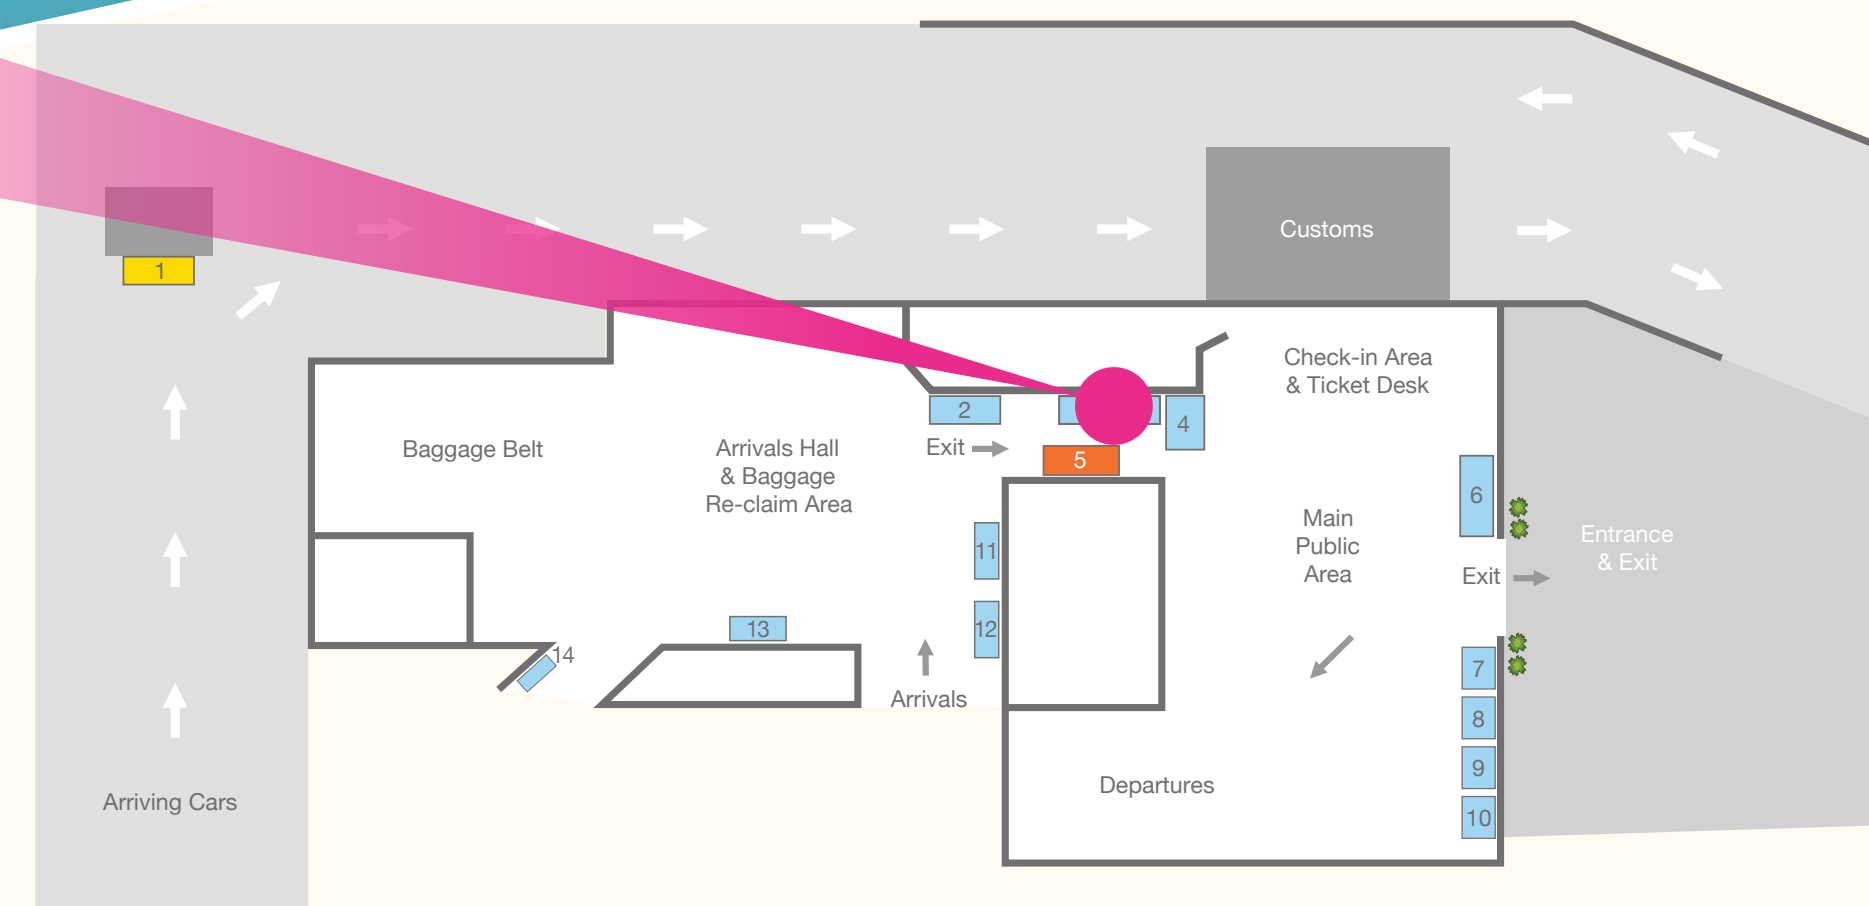

01534 811029

media@signtech.je

signtech.je/media

Arrivals Hall

Wall Wrap

- + Over 470,000 passengers each year
- + Over 98,000 cars travel through the port each year

Photographs show only some of the spaces available. All prices are subject to availability and 5% GST. Payment terms are quoted separately for 1. Advertising and 2. Print and Fit charges.

Arrivals Hall

Exit Door Wrap

+ Over 470,000 passengers each year

+ Over 98,000 cars travel through the port each year

Photographs show only some of the spaces available. All prices are subject to availability and 5% GST. Payment terms are quoted separately for 1. Advertising and 2. Print and Fit charges.