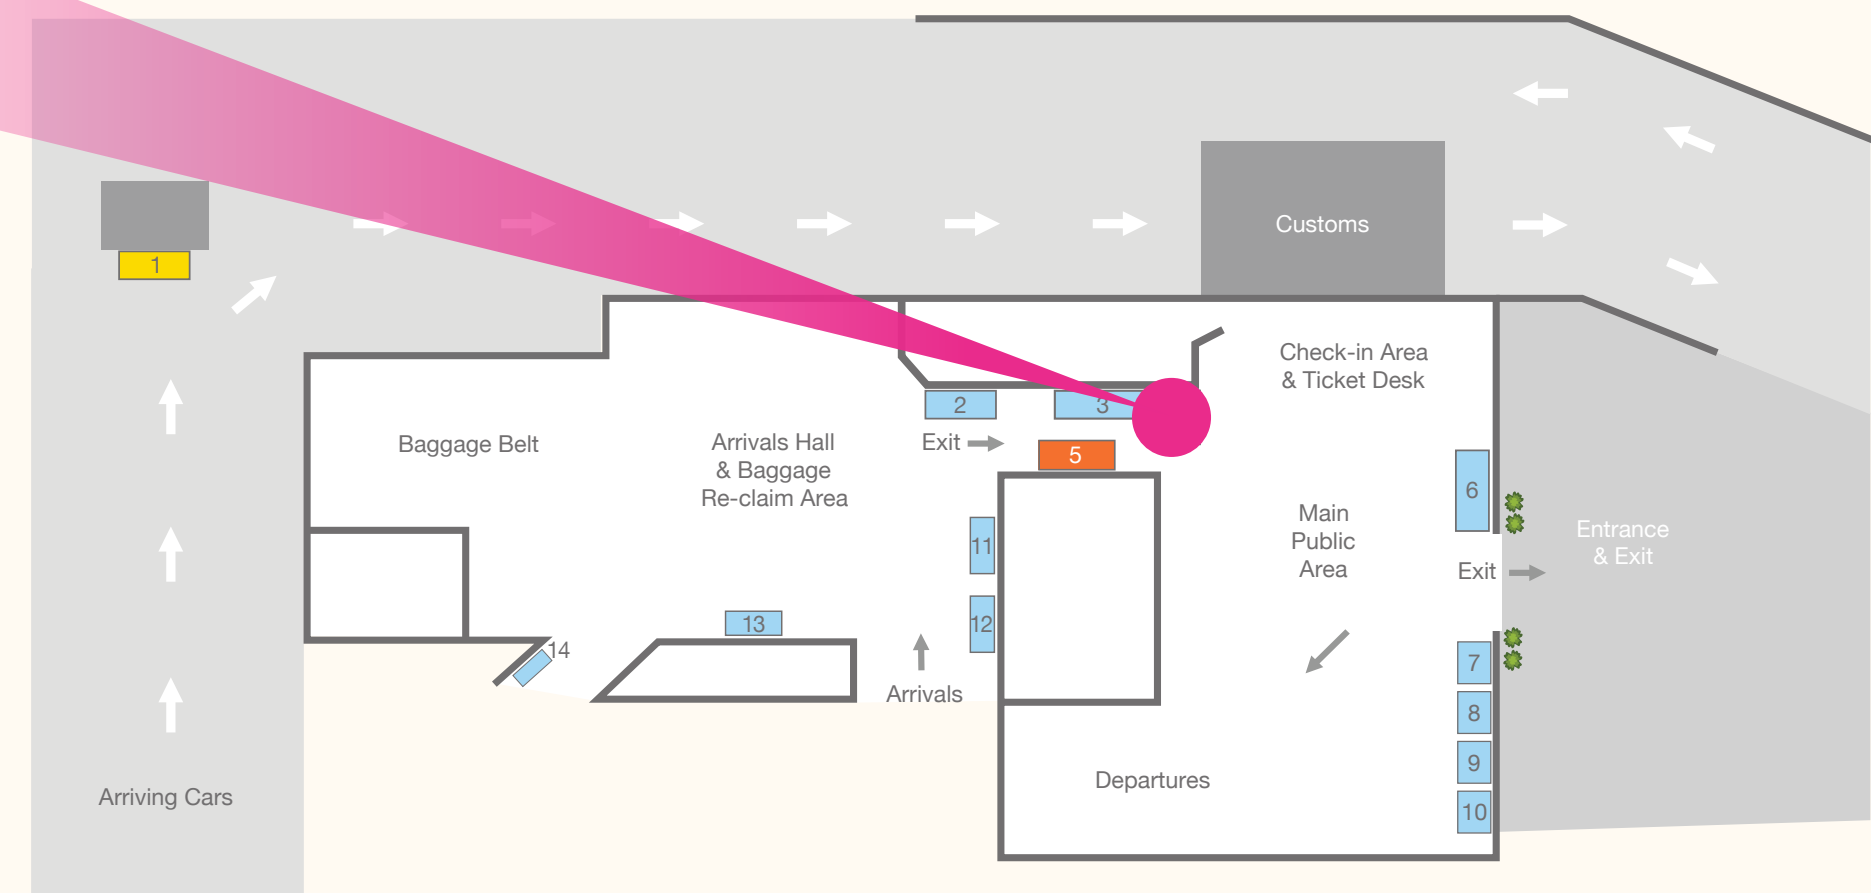

01534 811029

media@signtech.je

signtech.je/media

Arrivals Hall

Wall Wrap

- + Over 470,000 passengers each year
- + Over 98,000 cars travel through the port each year

Photographs show only some of the spaces available. All prices are subject to availability and 5% GST. Payment terms are quoted separately for 1. Advertising and 2. Print and Fit charges.

Arrivals Hall

Exit Door Wrap

+ Over 470,000 passengers each year

+ Over 98,000 cars travel through the port each year

Photographs show only some of the spaces available. All prices are subject to availability and 5% GST. Payment terms are quoted separately for 1. Advertising and 2. Print and Fit charges.