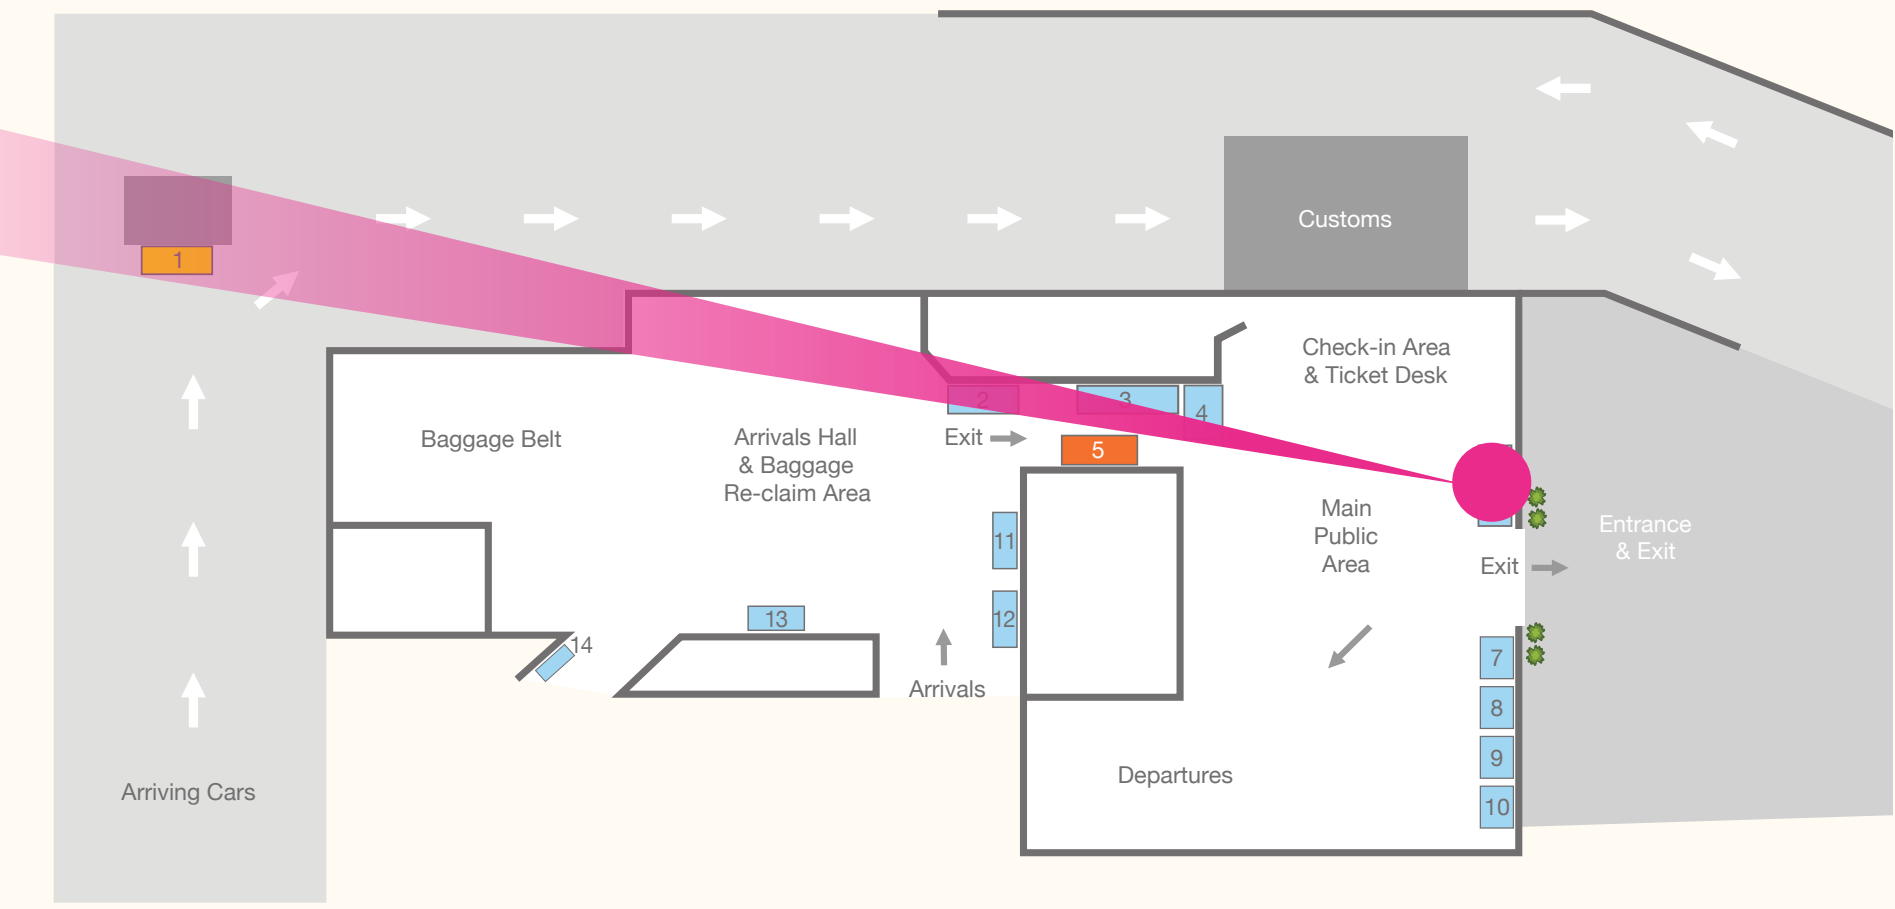

Arrivals Hall

Leaflet Dispenser

- + Over 470,000 passengers each year
- + Over 98,000 cars travel through the port each year

Photographs show only some of the spaces available. All prices are subject to availability and 5% GST. Payment terms are quoted separately for 1. Advertising and 2. Print and Fit charges.

Arrivals Hall

Wall Wrap with Digital Display

+ Over 470,000 passengers each year

+ Over 98,000 cars travel through the port each year

Photographs show only some of the spaces available. All prices are subject to availability and 5% GST. Payment terms are quoted separately for 1. Advertising and 2. Print and Fit charges.