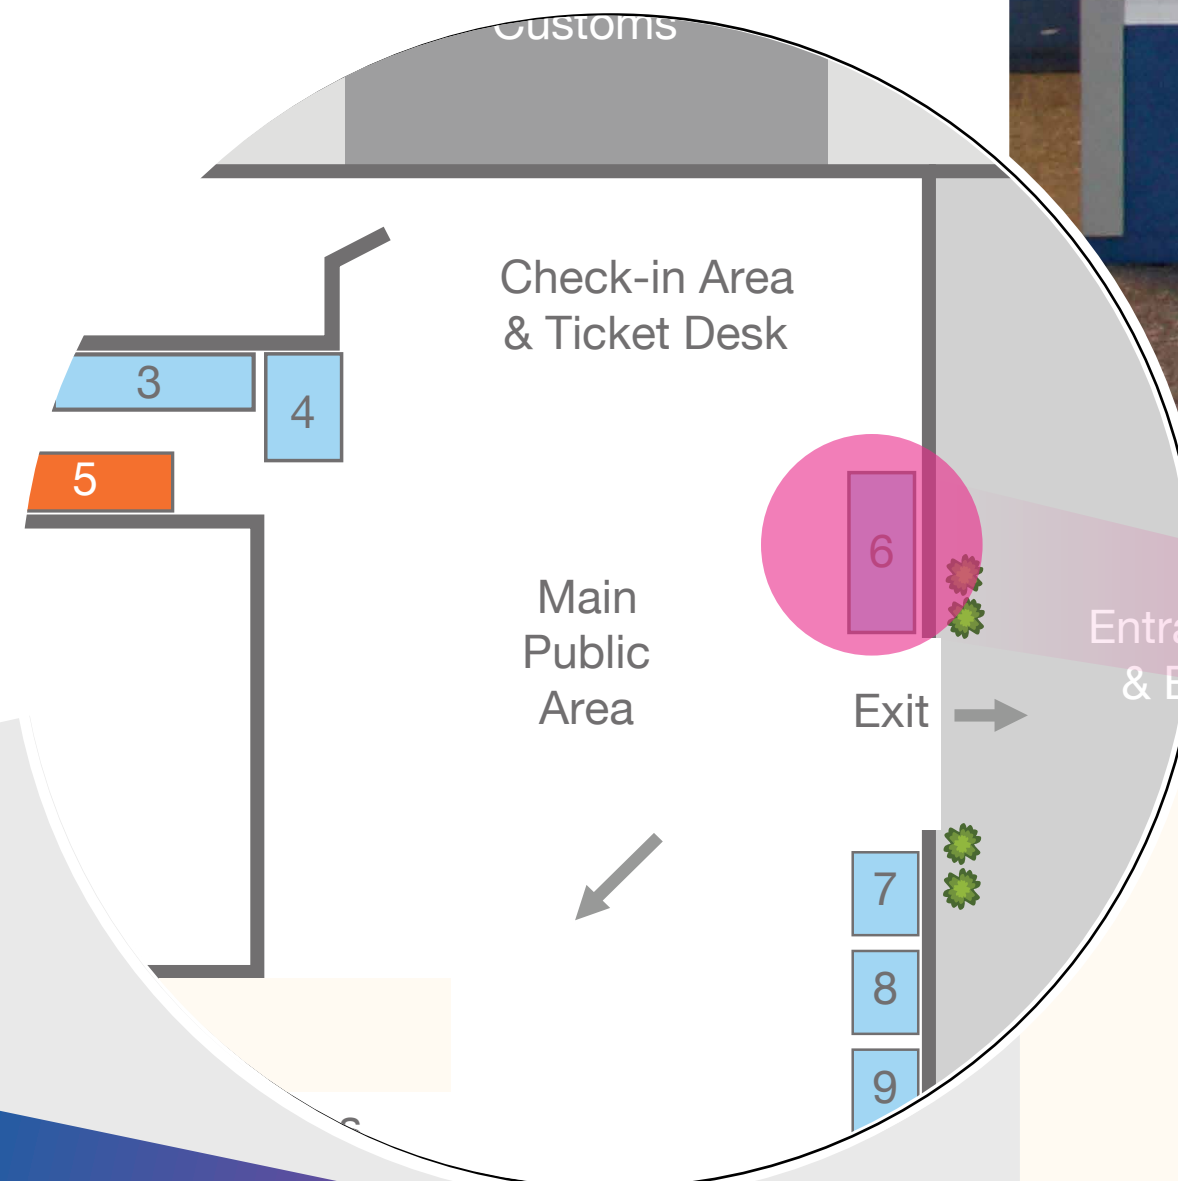

Arrivals Hall

Leaflet Dispenser

- + Over 470,000 passengers each year
- + Over 98,000 cars travel through the port each year

Photographs show only some of the spaces available. All prices are subject to availability and 5% GST. Payment terms are quoted separately for 1. Advertising and 2. Print and Fit charges.

Arrivals Hall

Wall Wrap with Digital Display

+ Over 470,000 passengers each year

+ Over 98,000 cars travel through the port each year

Photographs show only some of the spaces available. All prices are subject to availability and 5% GST. Payment terms are quoted separately for 1. Advertising and 2. Print and Fit charges.