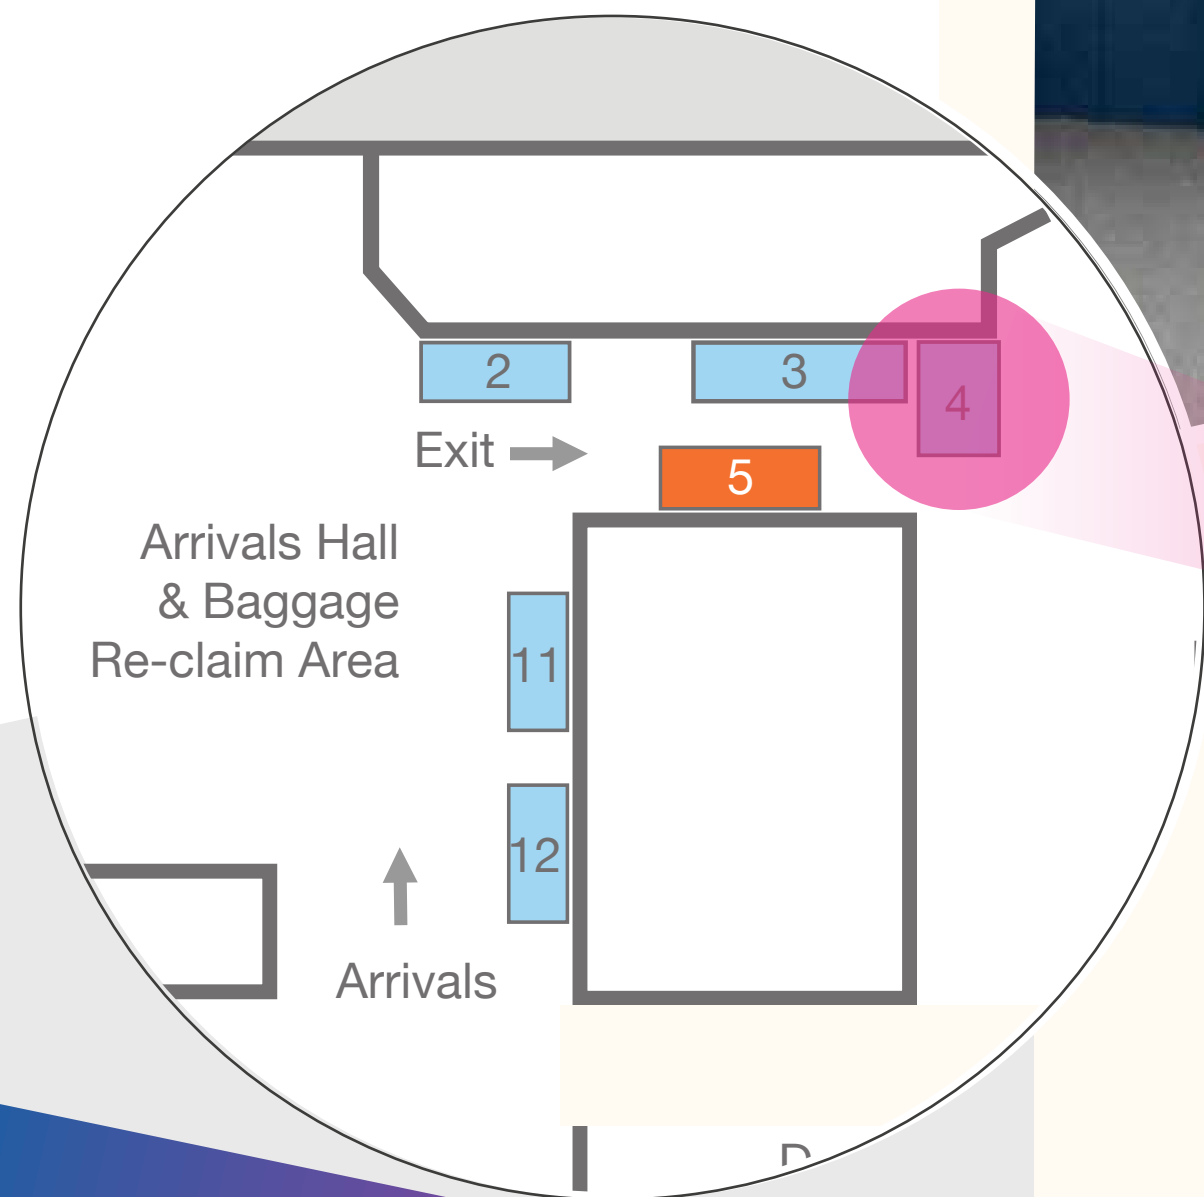

01534 811029

media@signtech.je

signtech.je/media

Arrivals Hall

Wall Wrap

- + Over 470,000 passengers each year
- + Over 98,000 cars travel through the port each year

Photographs show only some of the spaces available. All prices are subject to availability and 5% GST. Payment terms are quoted separately for 1. Advertising and 2. Print and Fit charges.

Arrivals Hall

Exit Door Wrap

+ Over 470,000 passengers each year

+ Over 98,000 cars travel through the port each year

Photographs show only some of the spaces available. All prices are subject to availability and 5% GST. Payment terms are quoted separately for 1. Advertising and 2. Print and Fit charges.