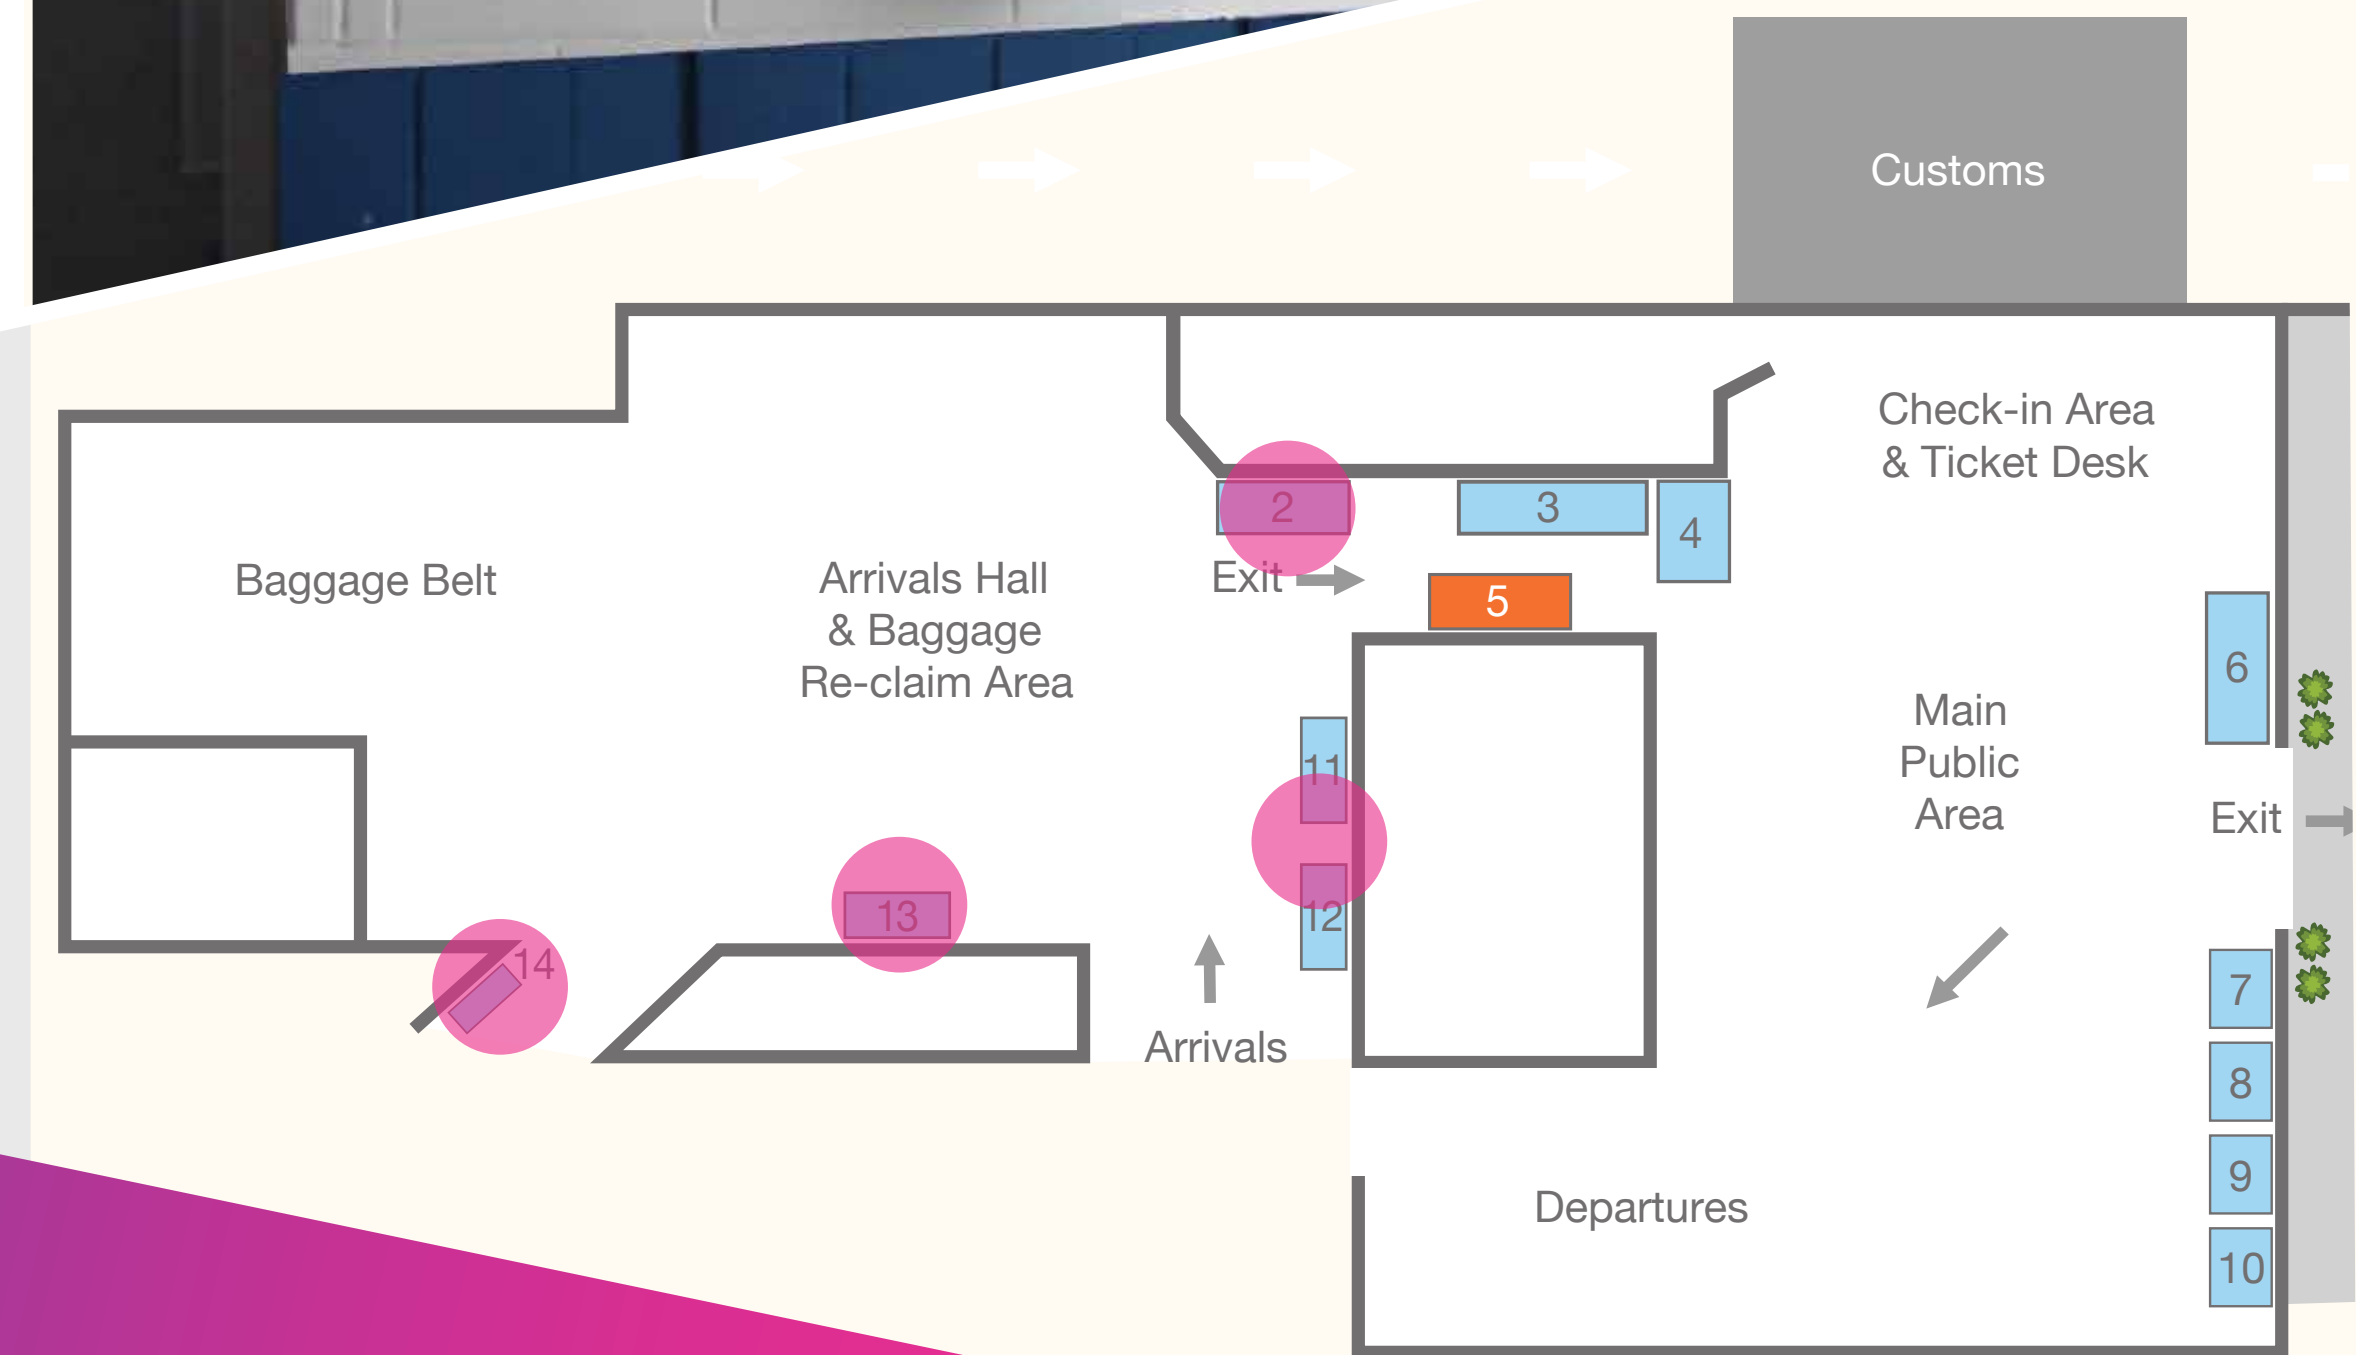

01534 811029

media@signtech.je

signtech.je/media

Arrivals Hall

Poster Frame with pre-printed panels

+ Over 470,000 passengers each year

+ Over 98,000 cars travel through the port each year

Photographs show only some of the spaces available. All prices are subject to availability and 5% GST. Payment terms are quoted separately for 1. Advertising and 2. Print and Fit charges.

01534 811029

media@signtech.je

signtech.je/media

Arrivals Hall

Wall Wrap

- + Over 470,000 passengers each year
- + Over 98,000 cars travel through the port each year

Photographs show only some of the spaces available. All prices are subject to availability and 5% GST. Payment terms are quoted separately for 1. Advertising and 2. Print and Fit charges.