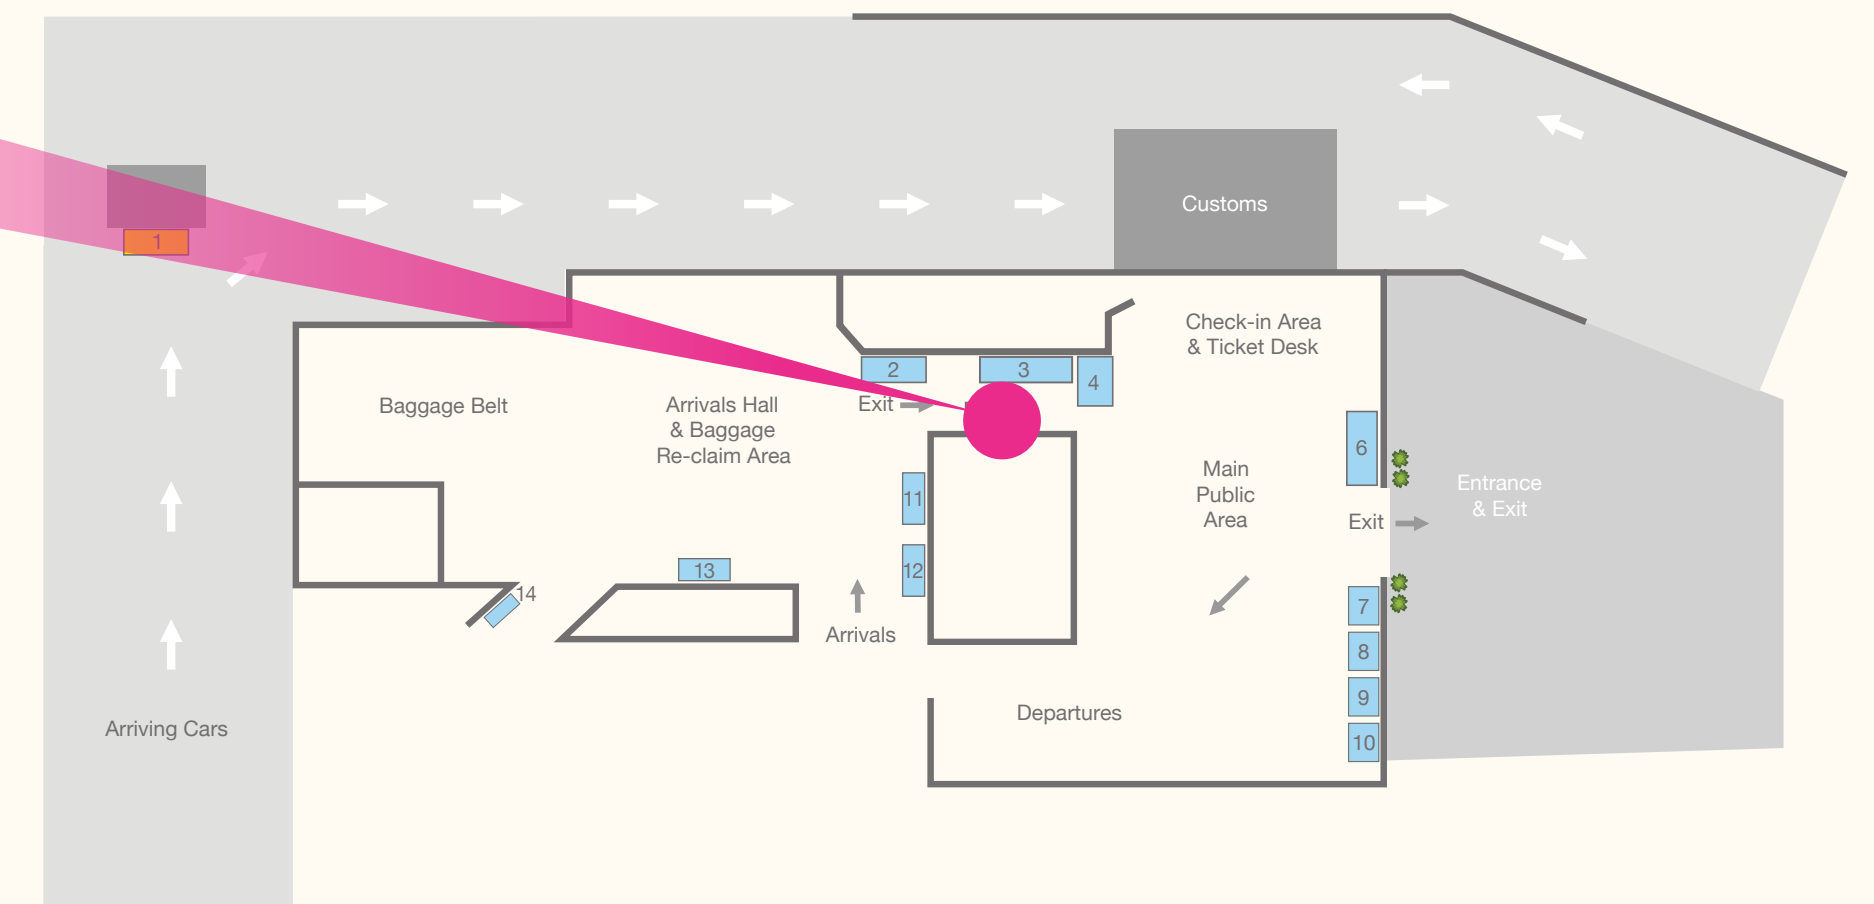

Arrivals Hall

Leaflet Dispenser

- + Over 470,000 passengers each year
- + Over 98,000 cars travel through the port each year

Photographs show only some of the spaces available. All prices are subject to availability and 5% GST. Payment terms are quoted separately for 1. Advertising and 2. Print and Fit charges.