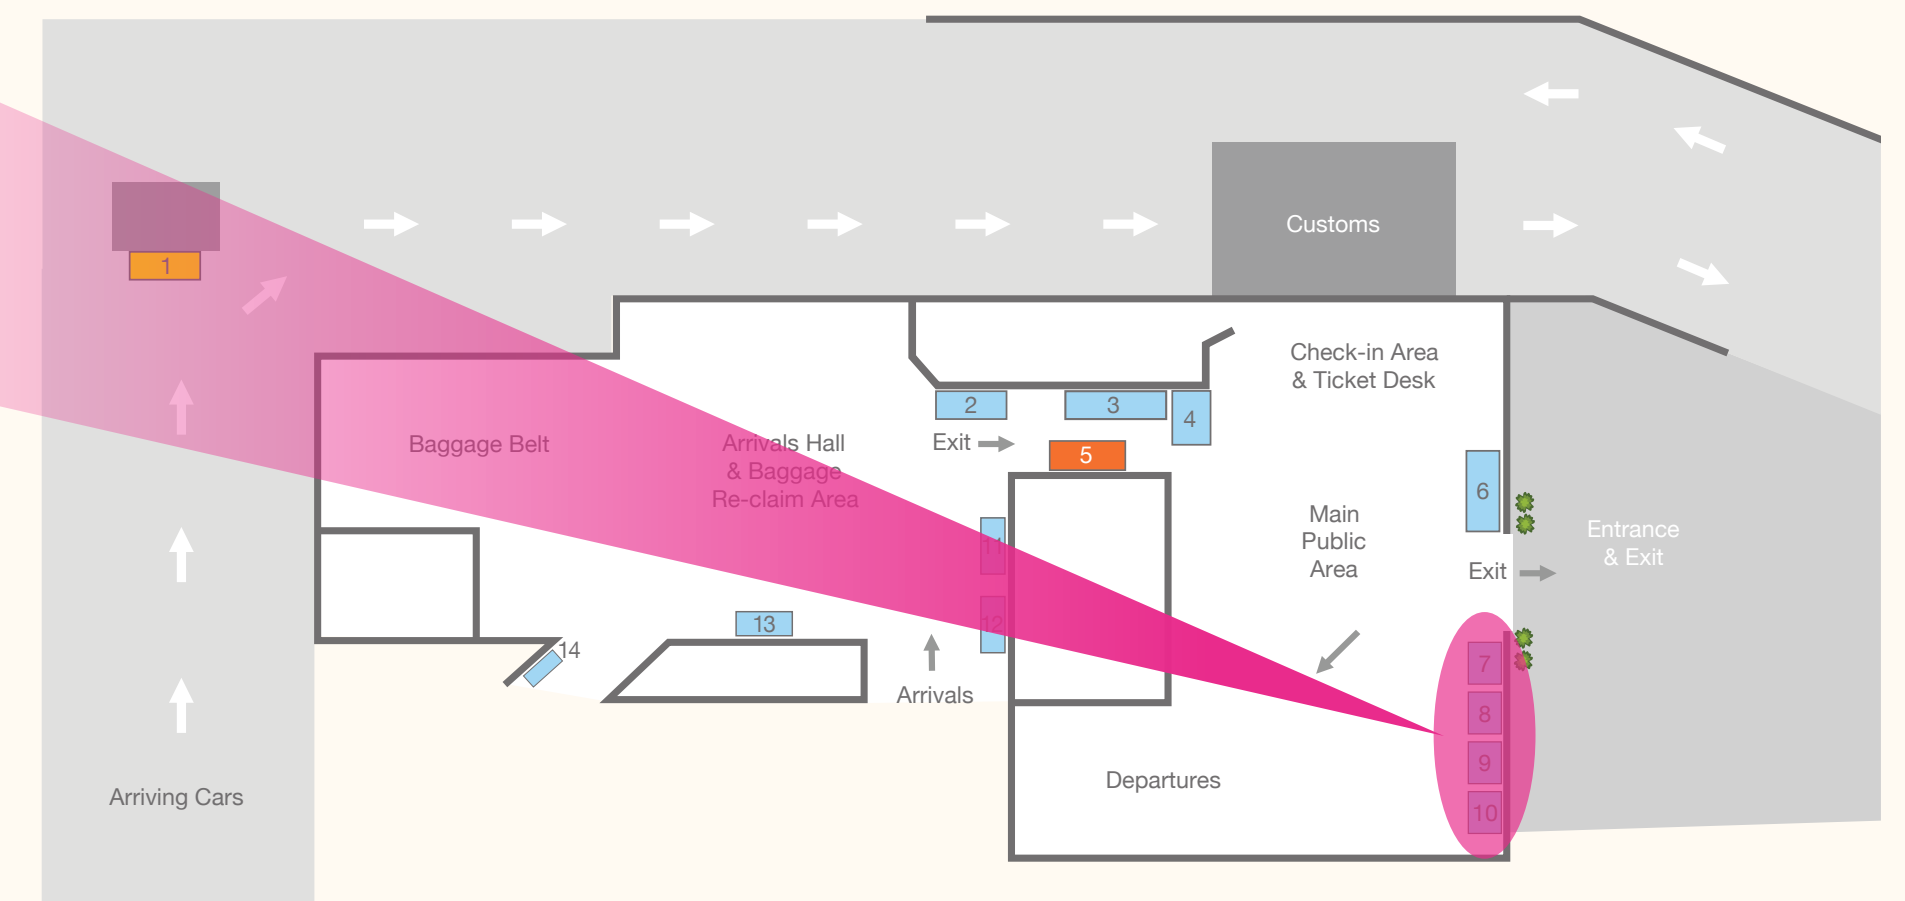

+ Over 470,000 passengers each year

+ Over 98,000 cars travel through the port each year

Photographs show only some of the spaces available. All prices are subject to availability and 5% GST. Payment terms are quoted separately for 1. Advertising and 2. Print and Fit charges.