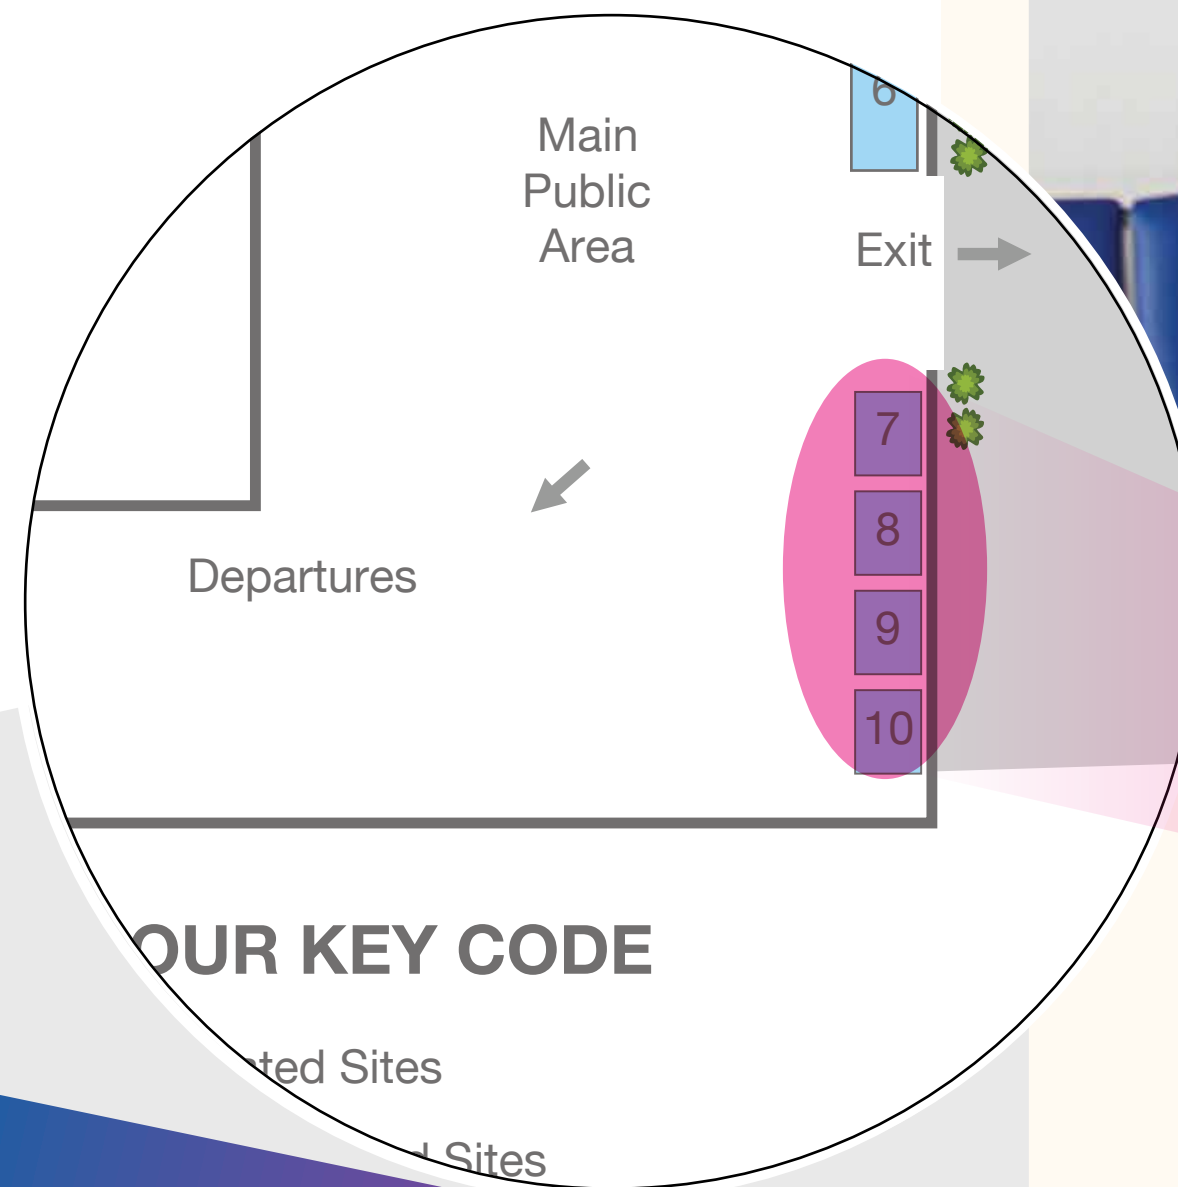

Departures

Poster Frame with pre-printed panels

OUR KEY CODE

ted Sites

l Sites