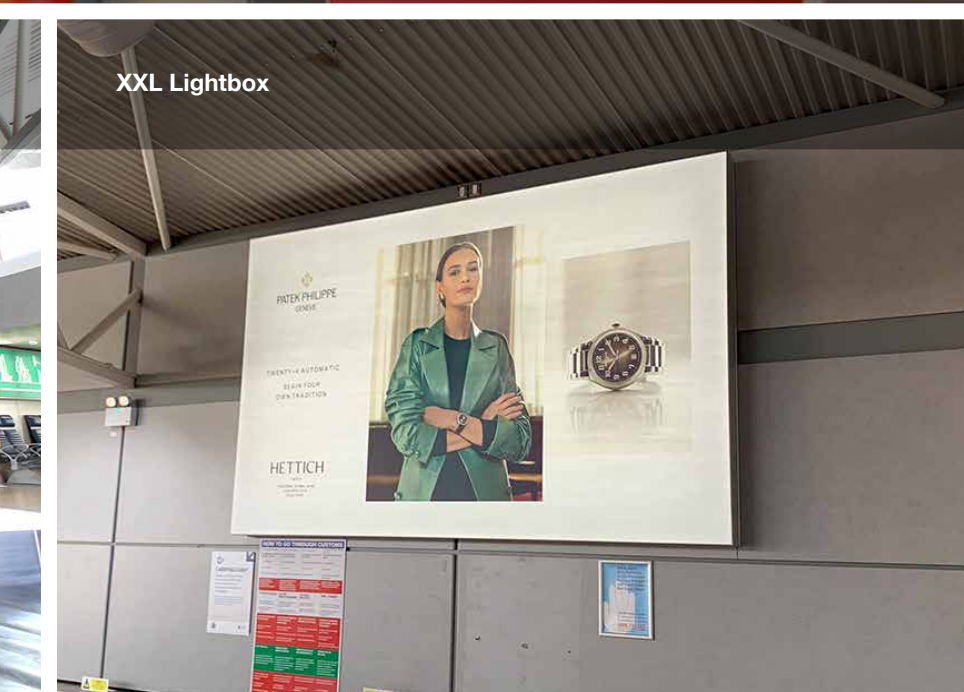

01534 811029 | media@signtech.je | signtech.je/media

XL Digital Screen with Surround

XL Lightbox

XL Long Lightbox

3-sided Rotating Lightbox

XXL Lightbox

Double-Sided Light Box Clock