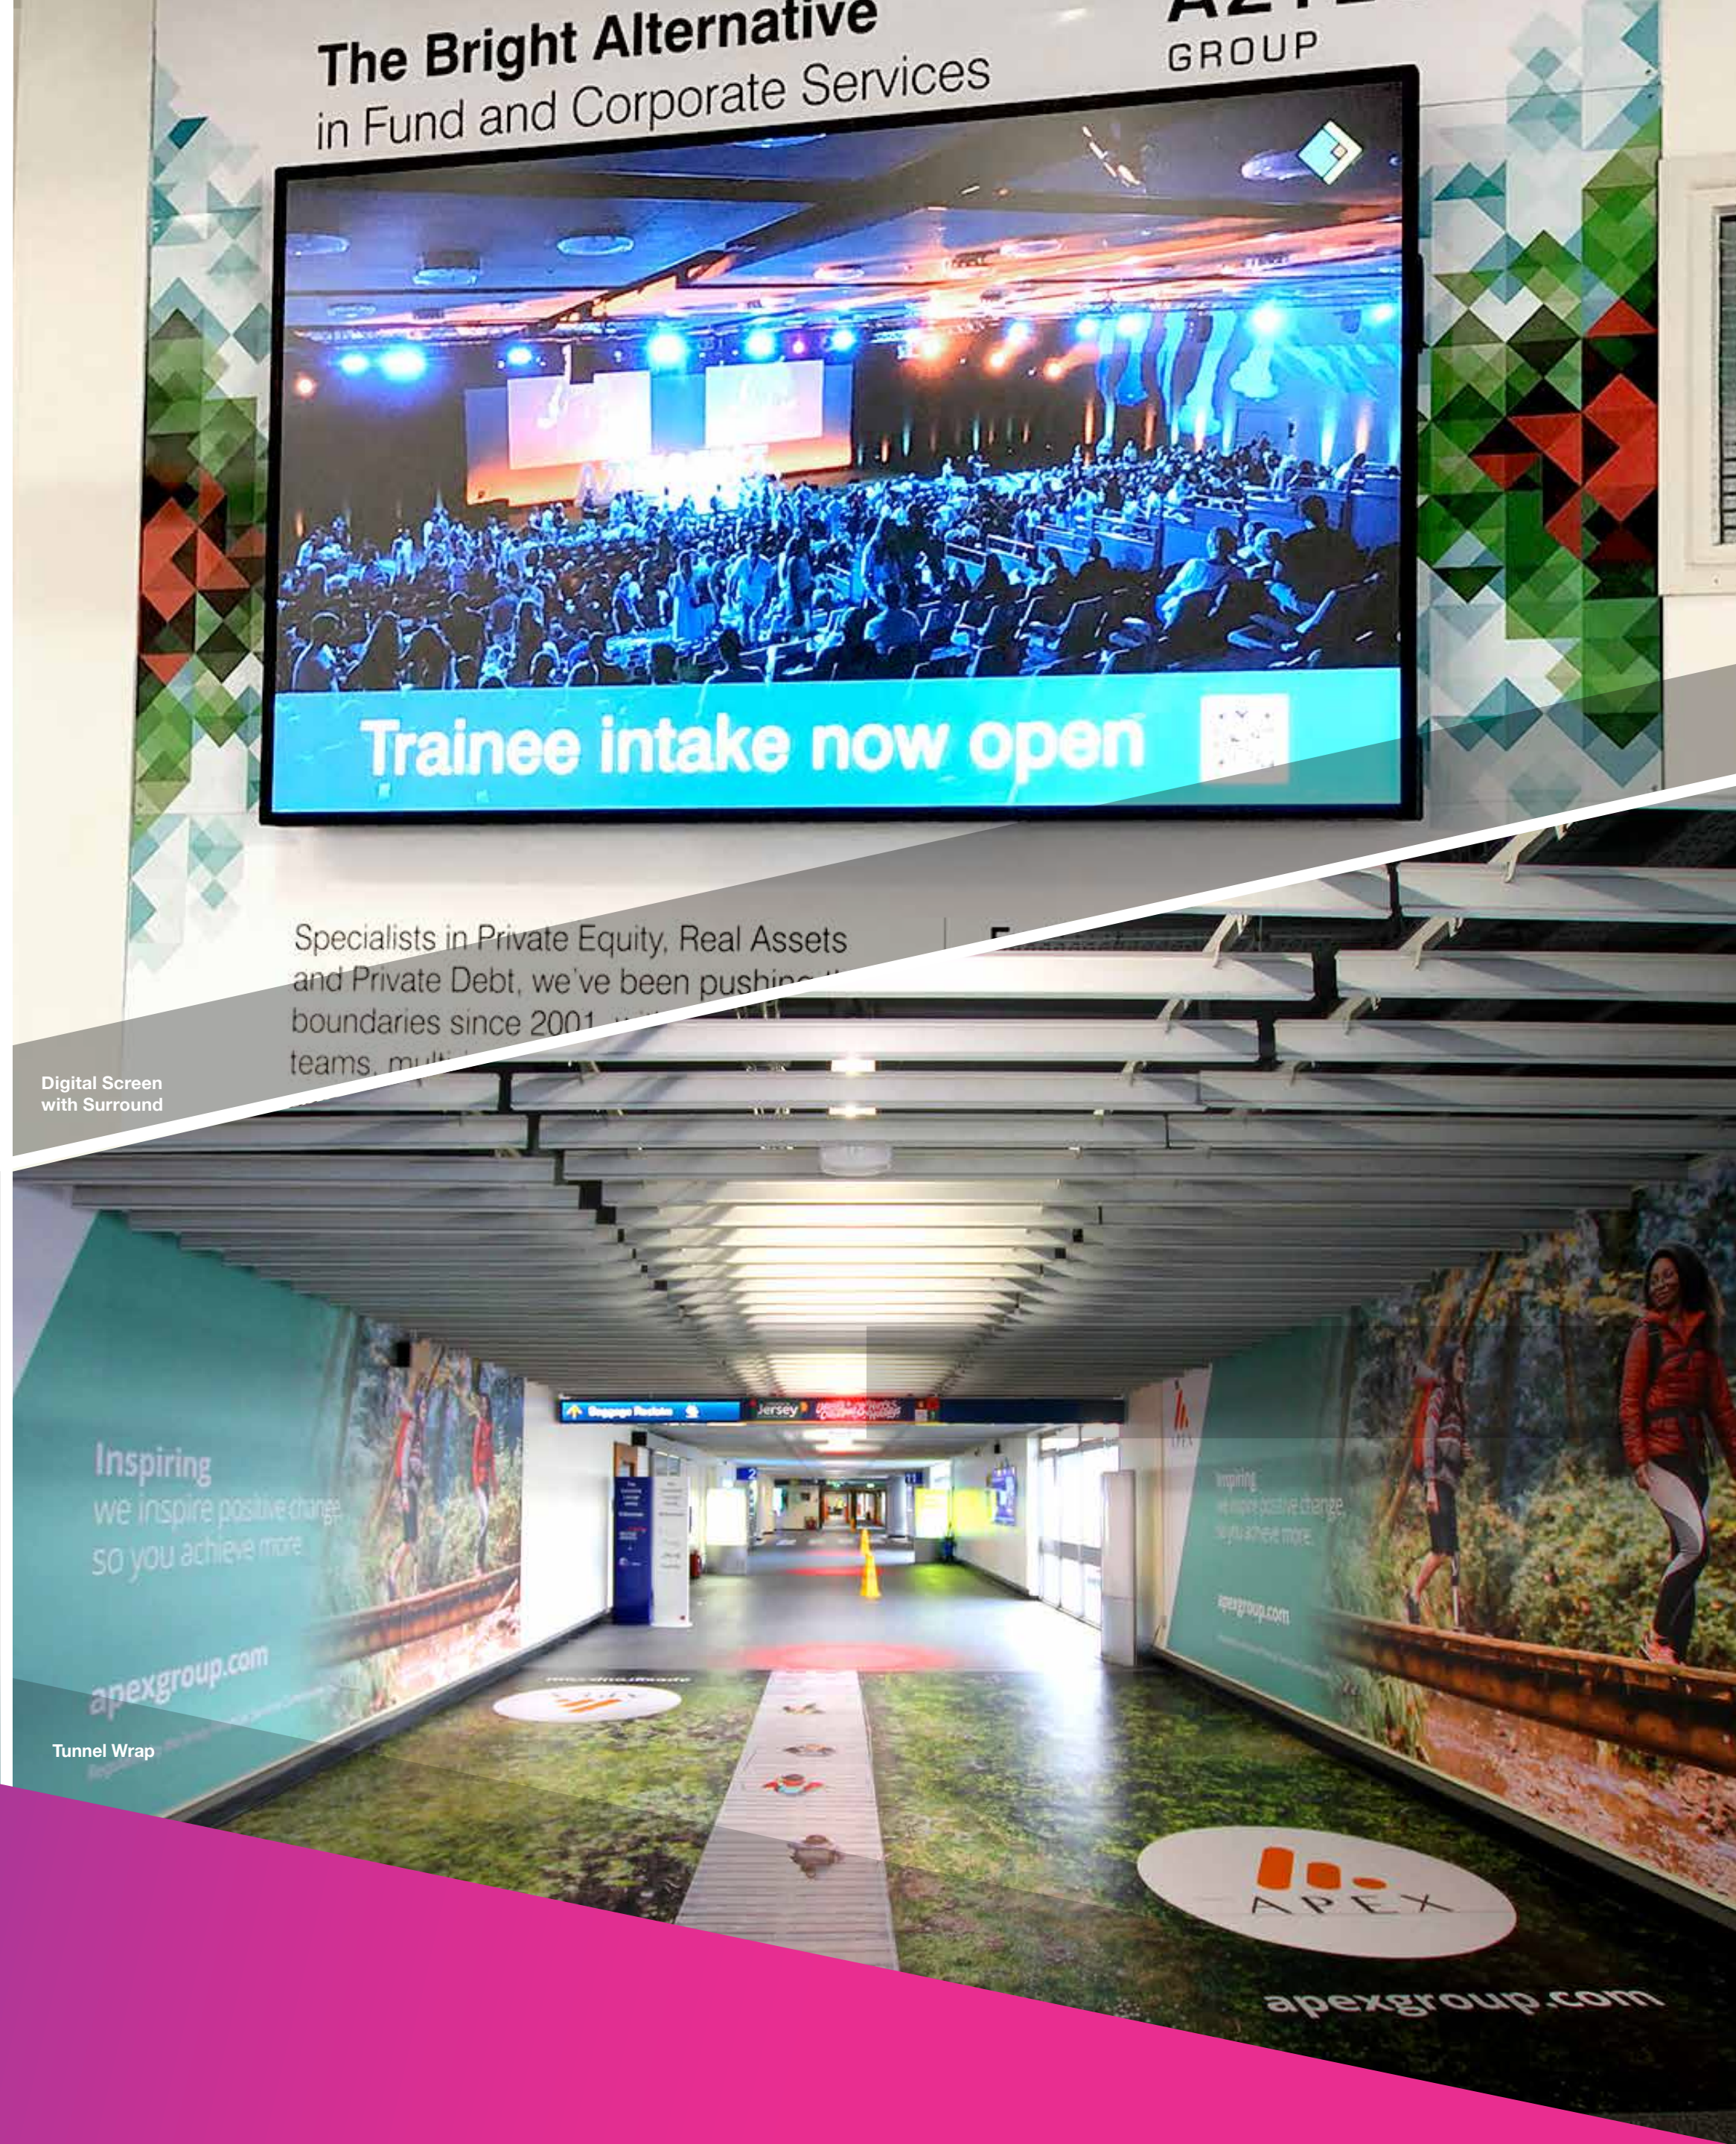

Departures + Arrivals

— **Pier**

Guaranteed, high-profile visibility

+ Over 1.4 million business & leisure passengers in 2023

Jersey Airport has over 120 Advertising Sites to amplify your brand. Photographs show only some of the spaces available. All prices are subject to availability and 5% GST. Payment terms are quoted separately for 1. Advertising and 2. Print and Fit charges.

01534 811029 media@signtech.je signtech.je/media