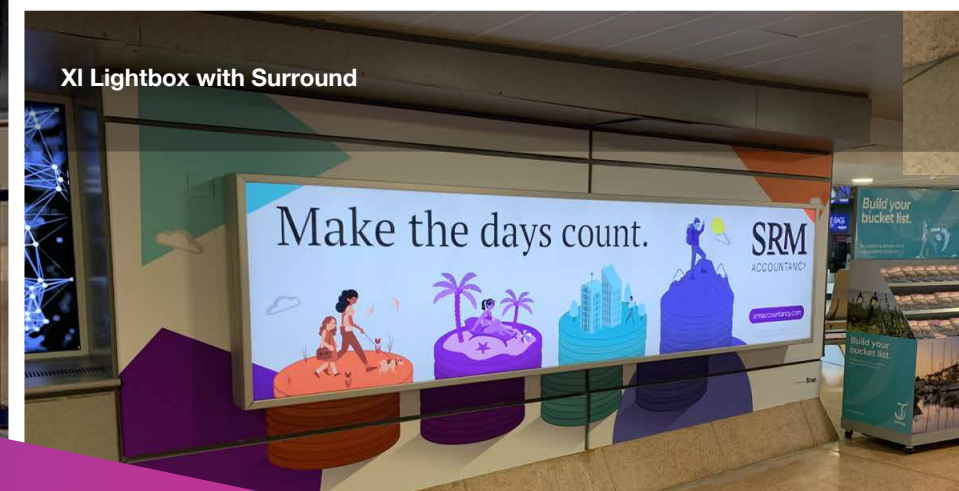

01534 811029 | media@signtech.je | signtech.je/media

Angled Lightbox with Surround

Digital Screen with Enhanced Surround

Standard Lightbox with Surround

XI Lightbox with Surround

Sliding Doors x2 SETS

Window Graphics