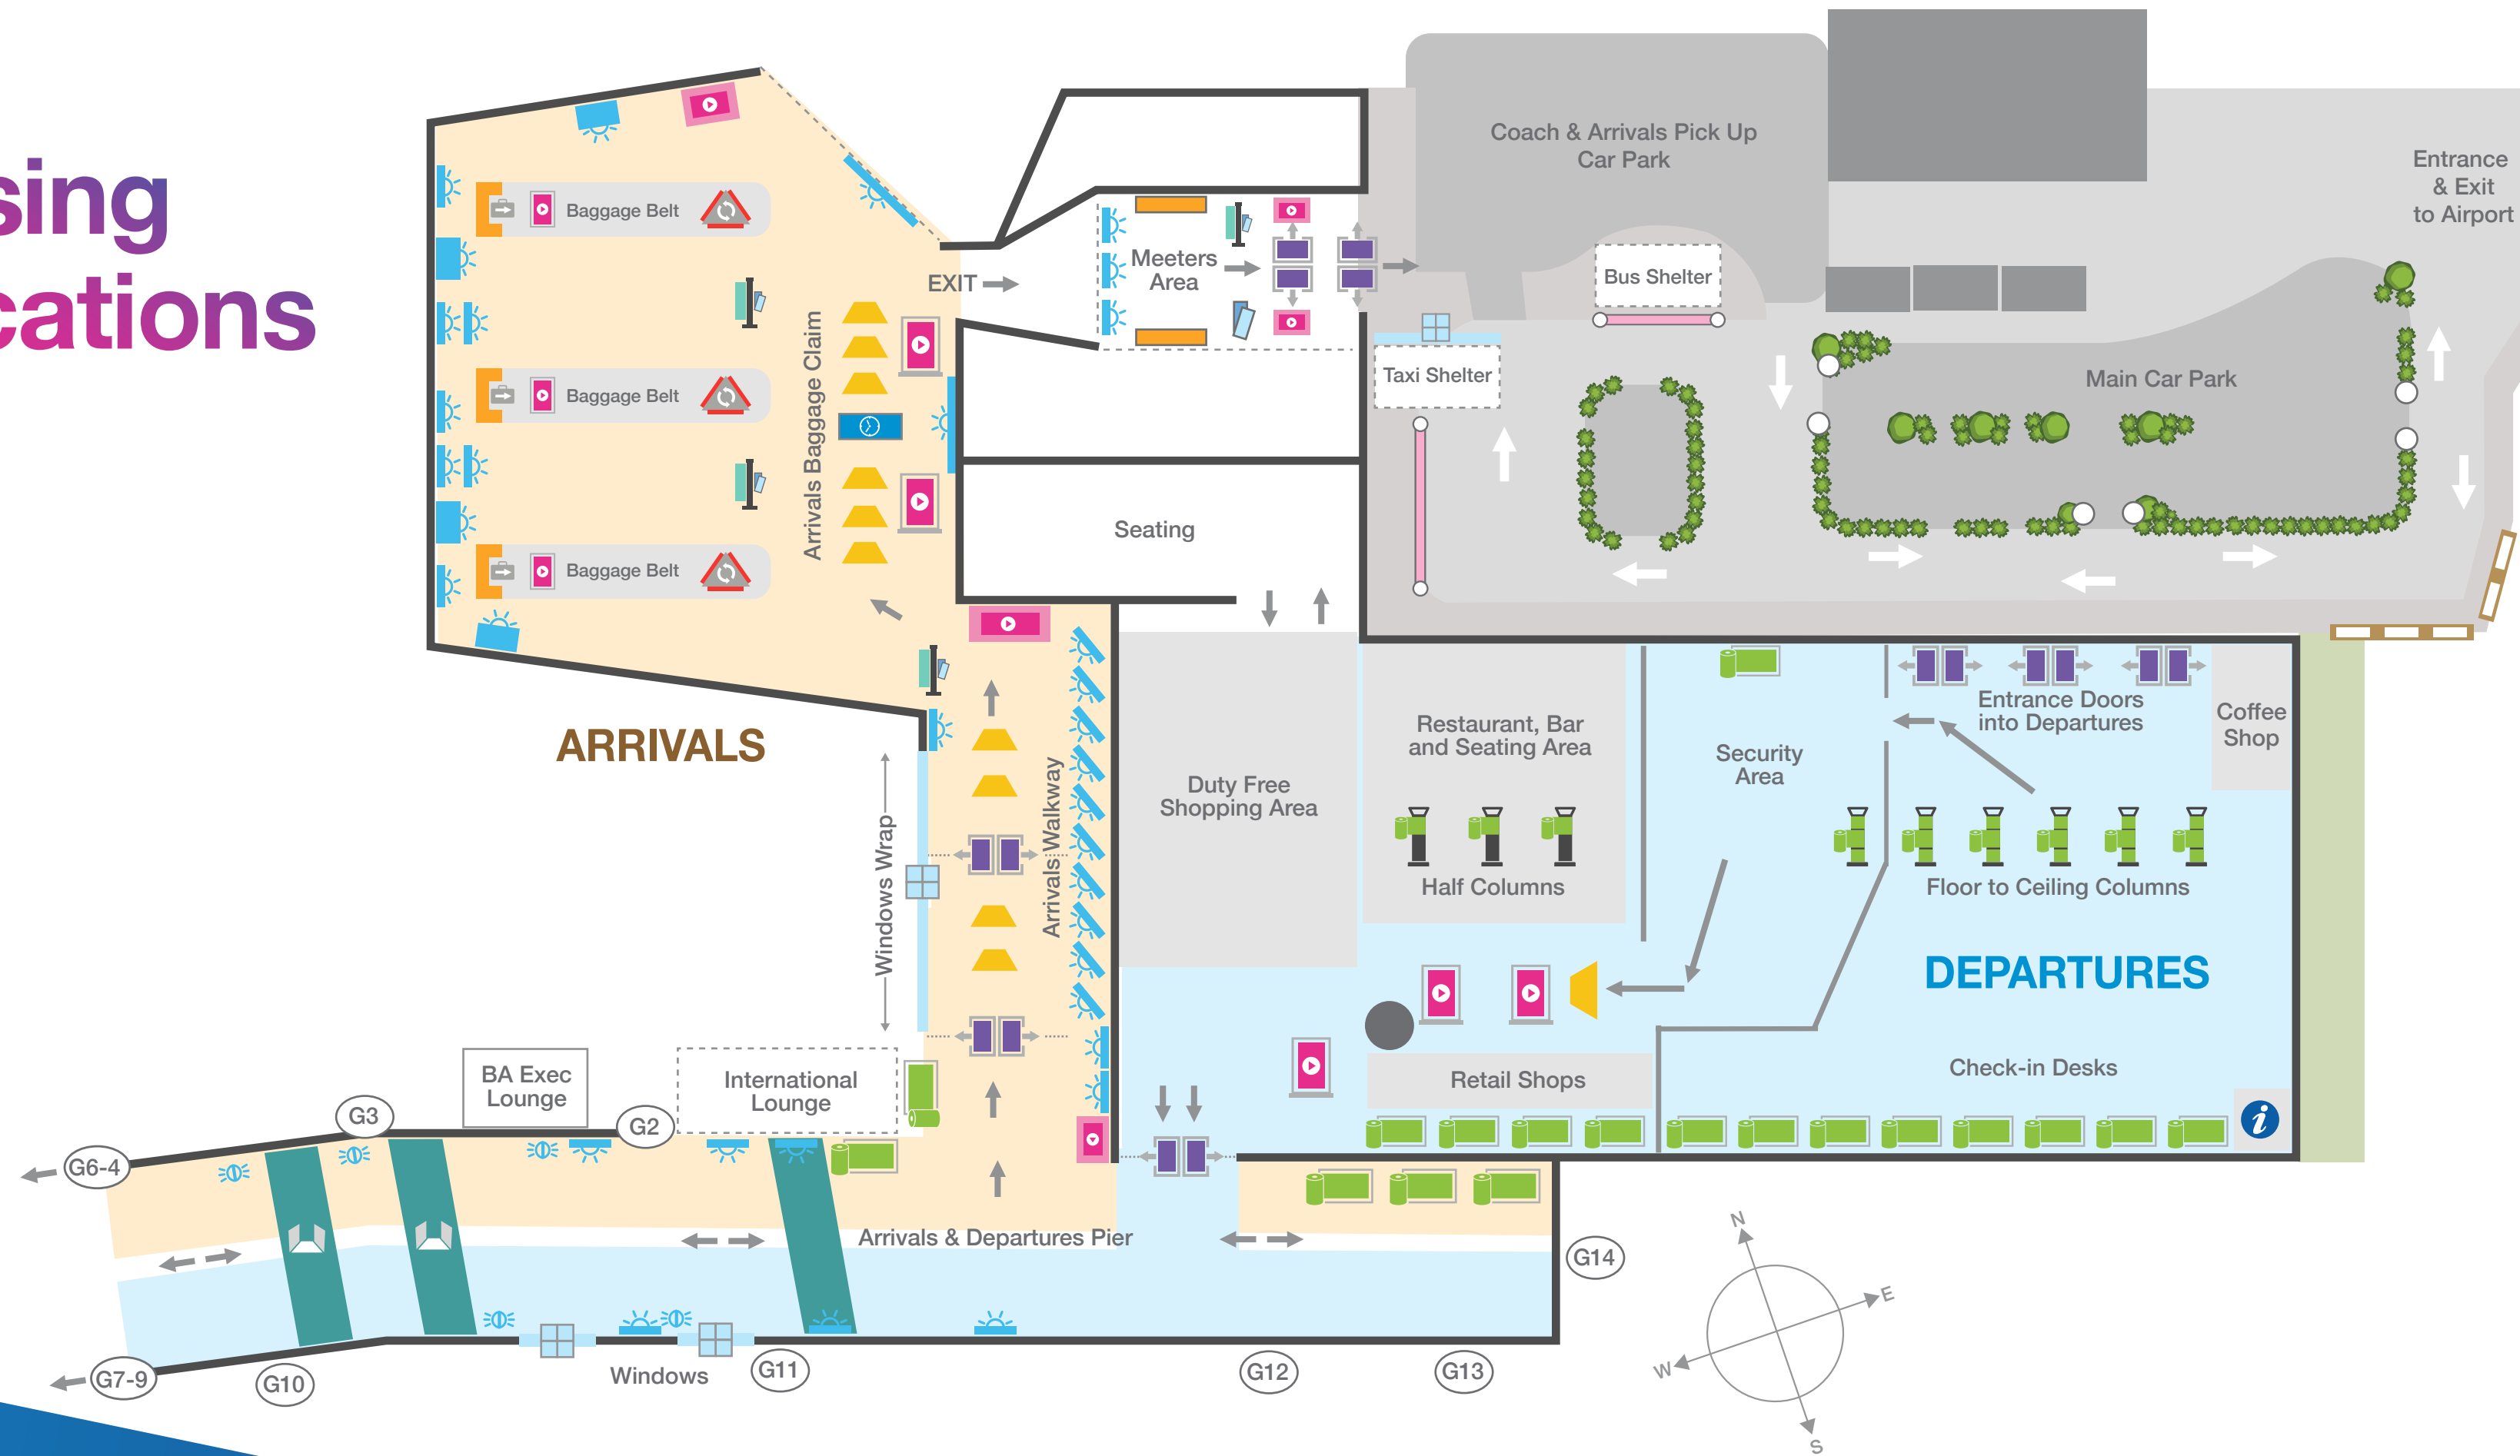

# Advertising Site Locations

AIRPORT KEY CODE	
	Lightboxes
	Wall Wraps
	Digital + Surround
	Freestanding Digital
	Baggage Belt Digital
	Auto Doors Panels
	Floor Graphics
	Full Column Wraps
	Half Column Wraps
	3-Side Rotating Unit
	Baggage Arch Wrap
	Exterior Fence Banners
	Railing Panels
	Glass/Window Panels
	Poster Frame
	Branded Clock Lightbox
	Tunnel Wrap
	Leaflet Dispenser
	Banner Leaflet Display