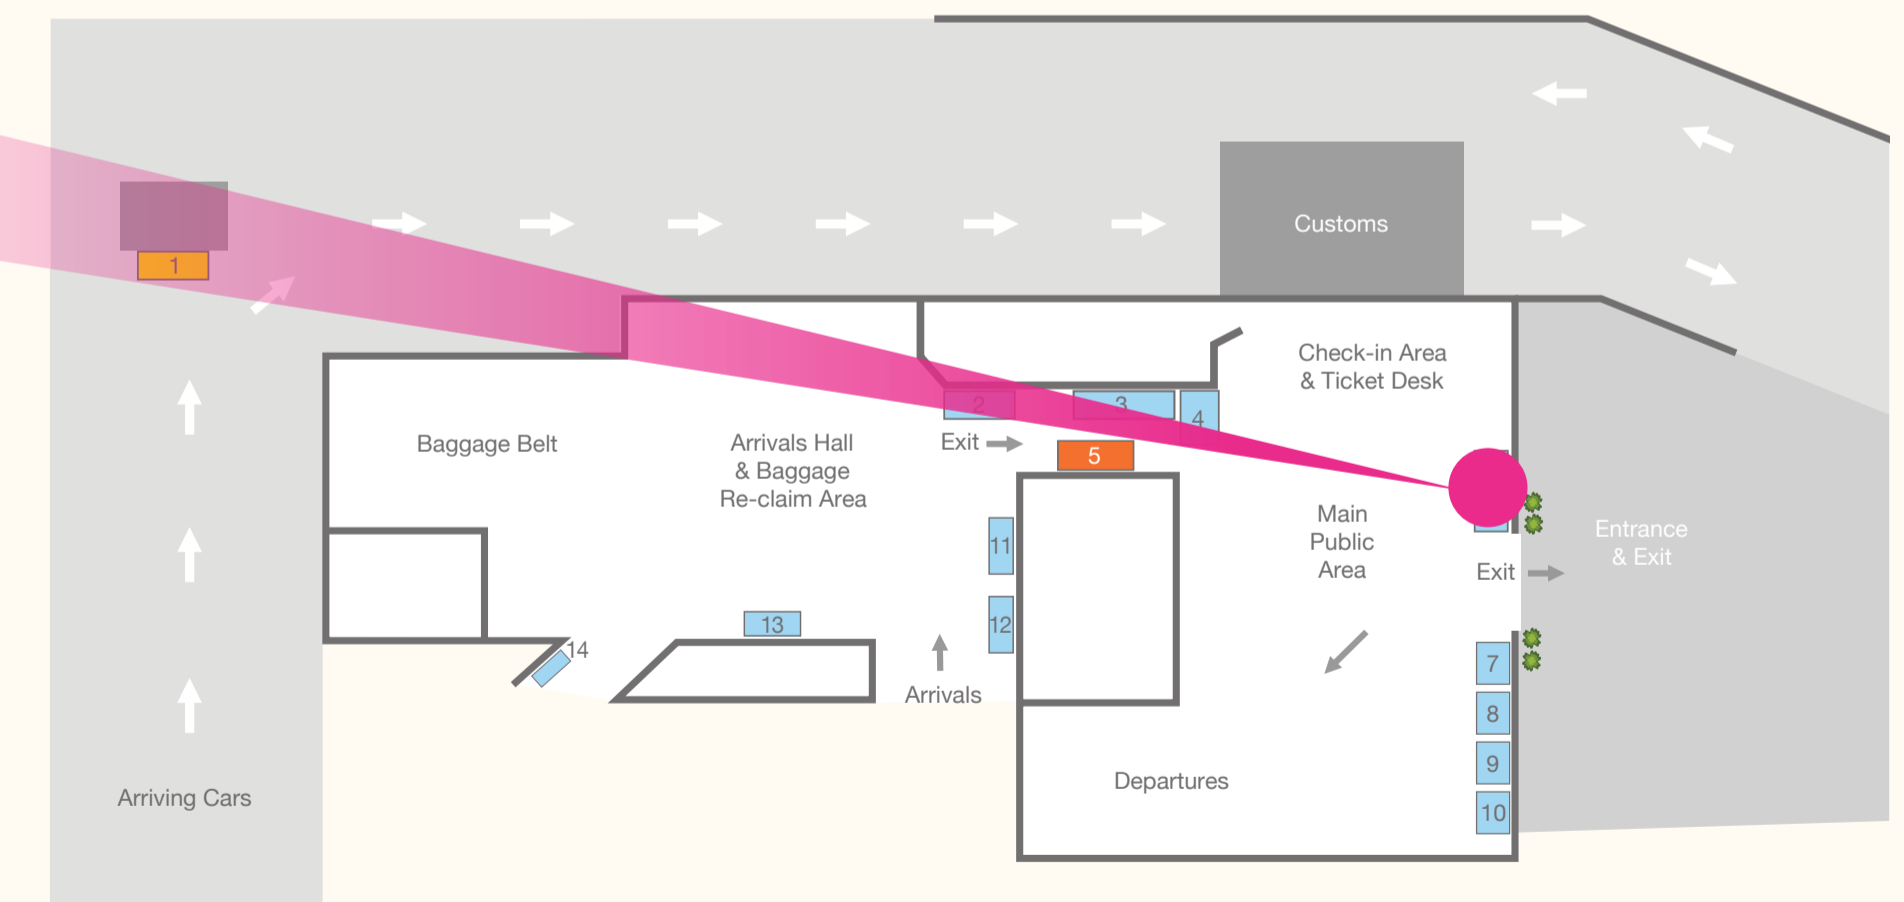

# Arrivals Hall

Wall Wrap with Digital Display

- + Over 470,000 passengers each year
- + Over 98,000 cars travel through the port each year

Photographs show only some of the spaces available. All prices are subject to availability and 5% GST. Payment terms are quoted separately for 1. Advertising and 2. Print and Fit charges.