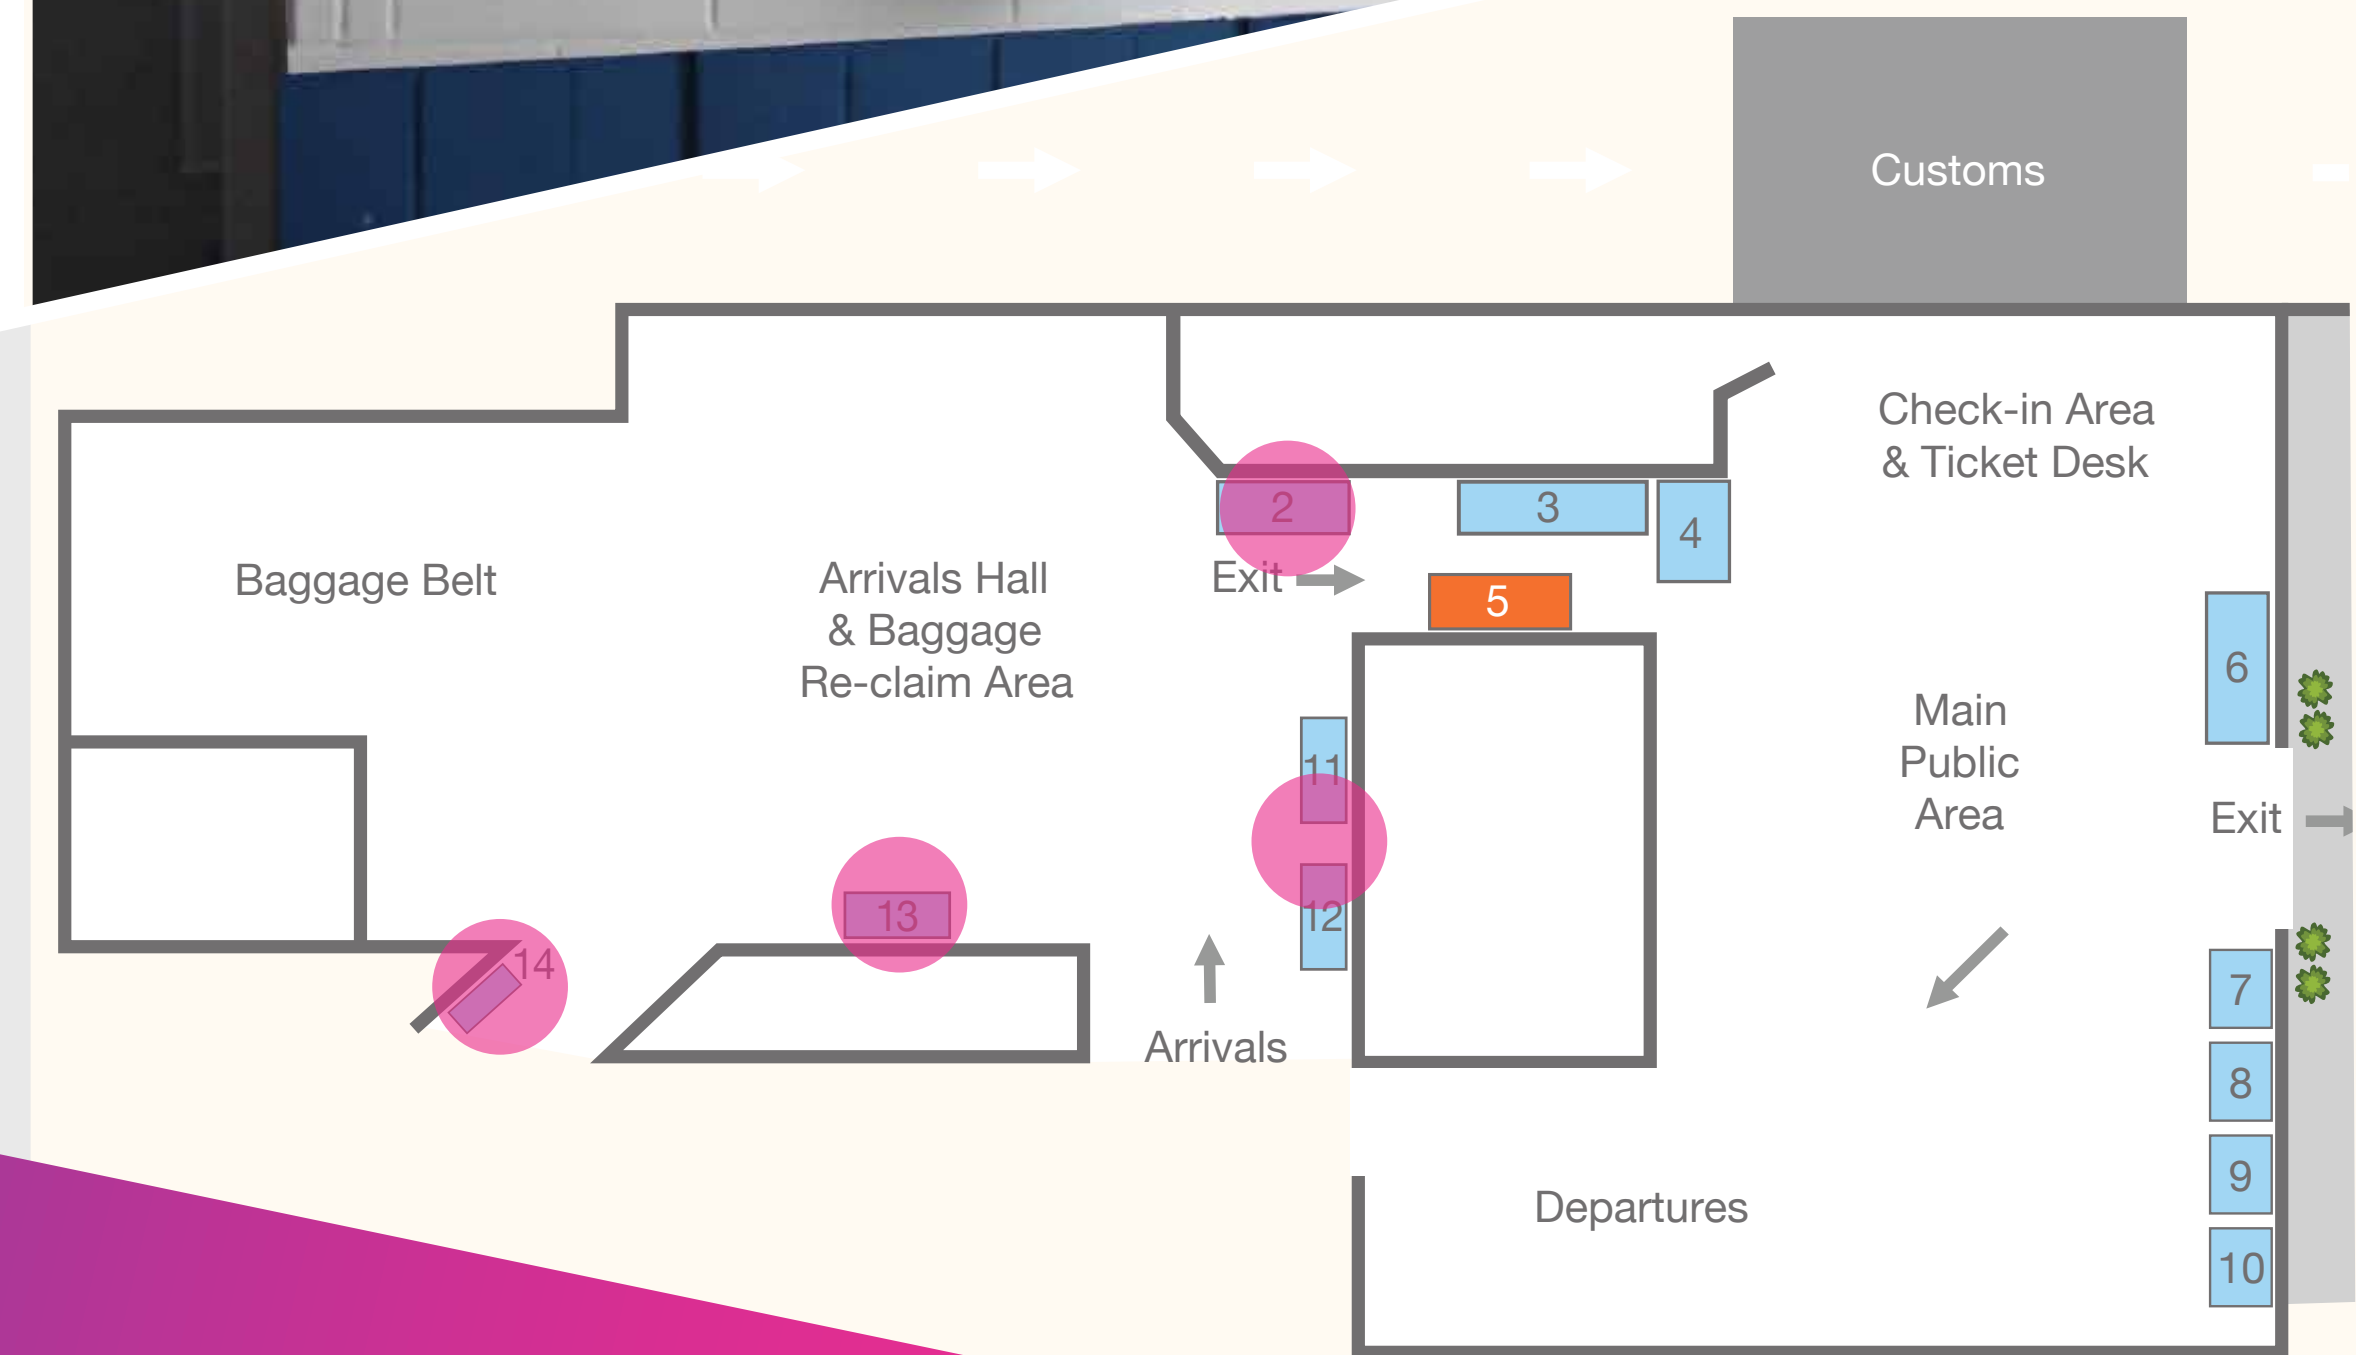

# Arrivals Hall

Poster Frame with pre-printed panels

+ Over 470,000 passengers each year

+ Over 98,000 cars travel through the port each year

Photographs show only some of the spaces available. All prices are subject to availability and 5% GST. Payment terms are quoted separately for 1. Advertising and 2. Print and Fit charges.