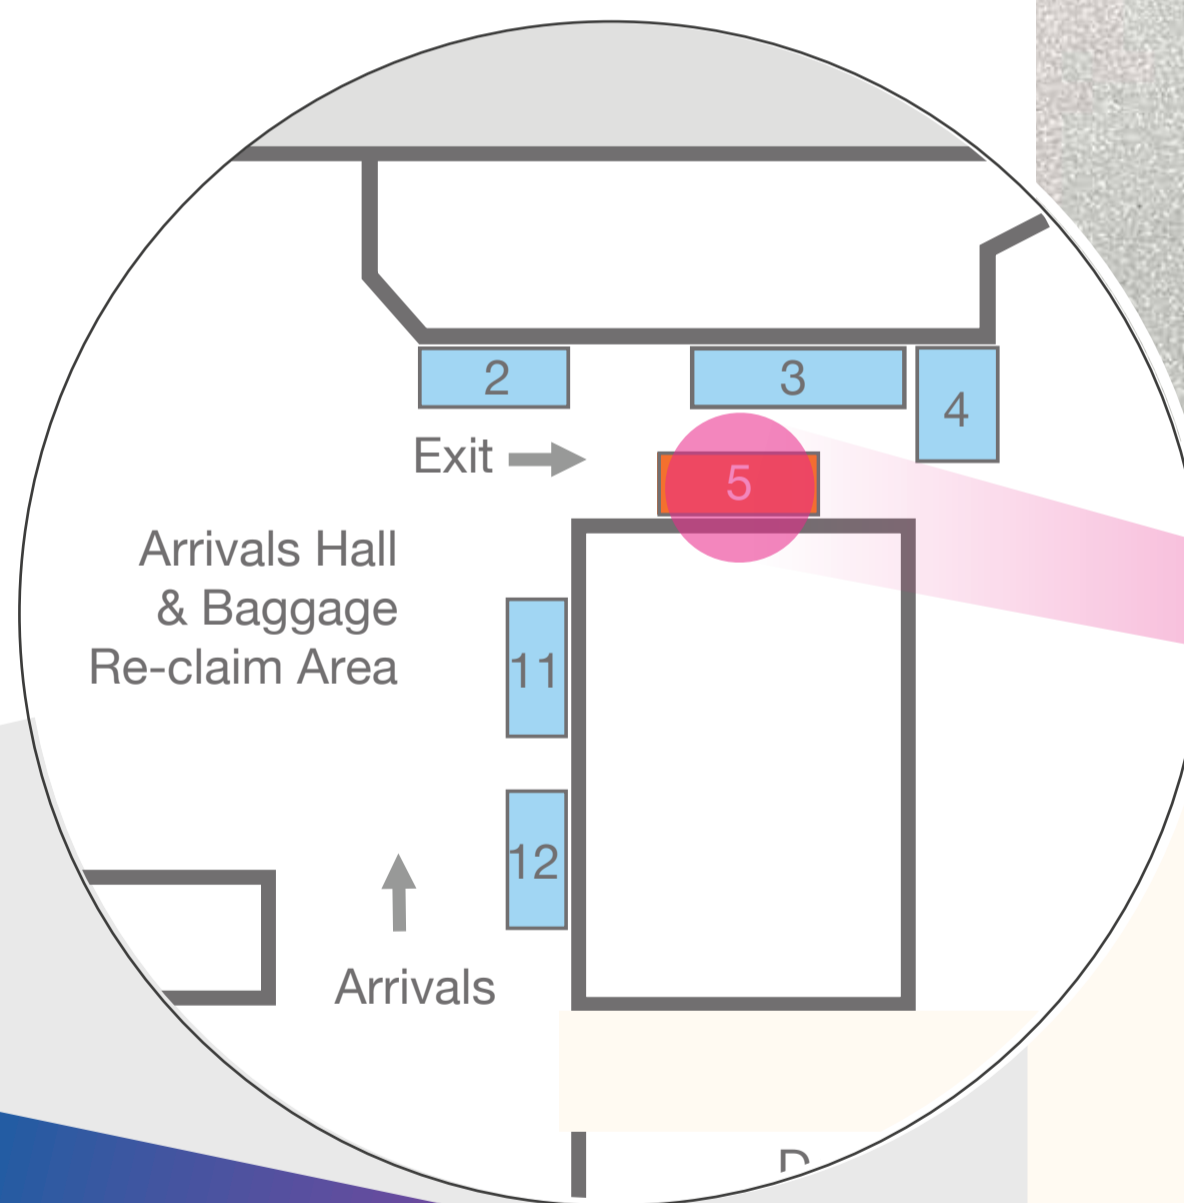

Arrivals Hall

Leaflet Dispenser

+ Over 470,000 passengers each year

+ Over 98,000 cars travel through the port each year

Photographs show only some of the spaces available. All prices are subject to availability and 5% GST. Payment terms are quoted separately for 1. Advertising and 2. Print and Fit charges.

01534 811029

media@signtech.je

signtech.je/media