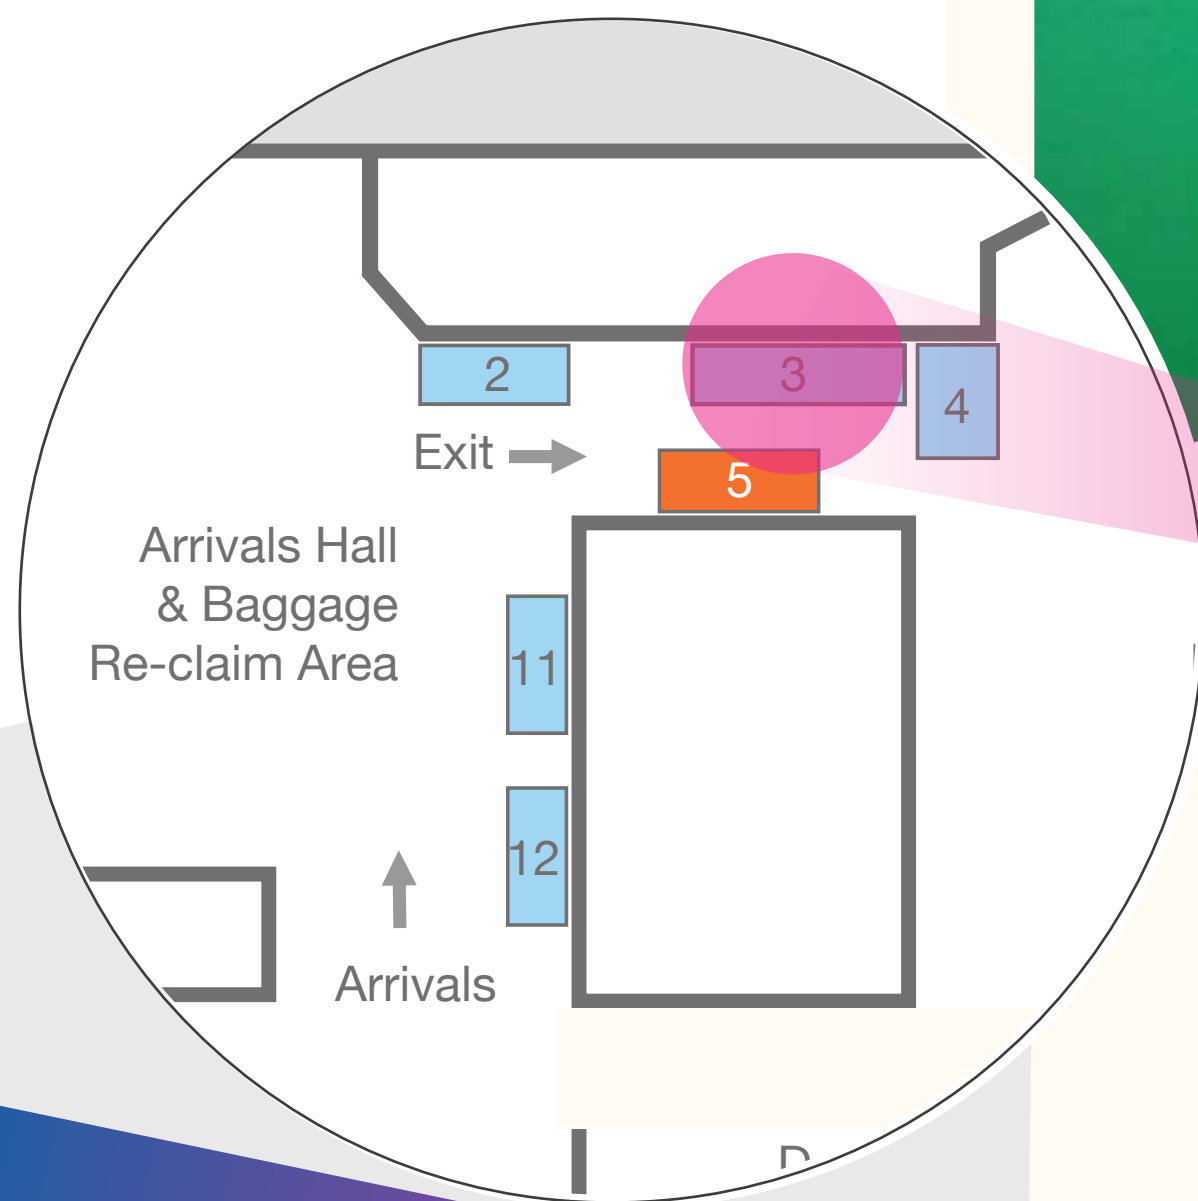

# Arrivals Hall

Wall Wrap

- + Over 470,000 passengers each year
- + Over 98,000 cars travel through the port each year

Photographs show only some of the spaces available. All prices are subject to availability and 5% GST. Payment terms are quoted separately for 1. Advertising and 2. Print and Fit charges.