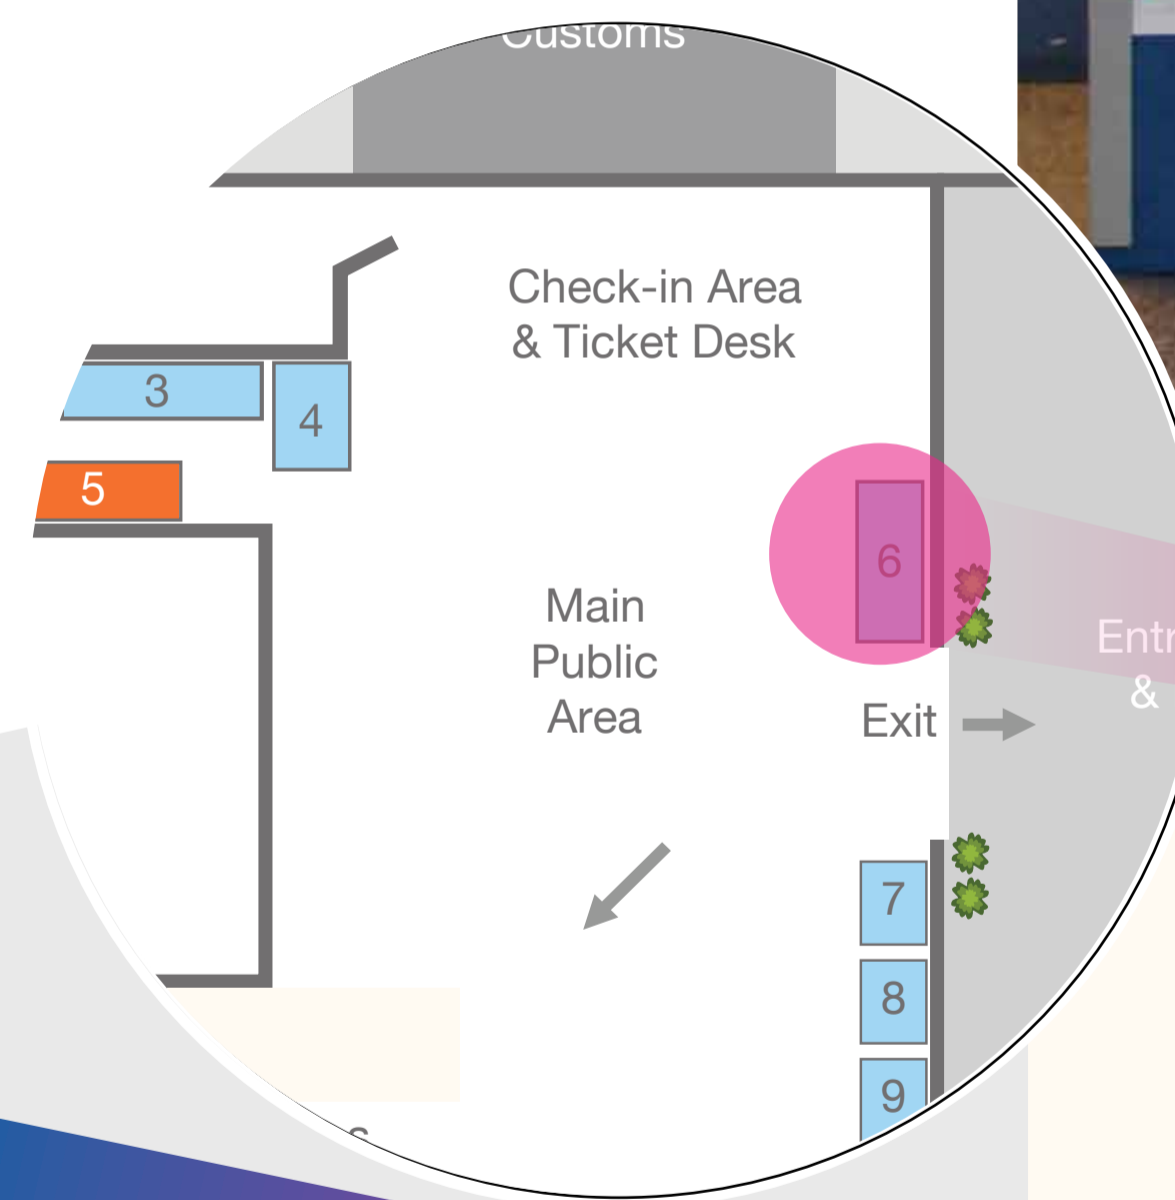

# Arrivals Hall

Wall Wrap with Digital Display

- + Over 470,000 passengers each year
- + Over 98,000 cars travel through the port each year

Photographs show only some of the spaces available. All prices are subject to availability and 5% GST. Payment terms are quoted separately for 1. Advertising and 2. Print and Fit charges.