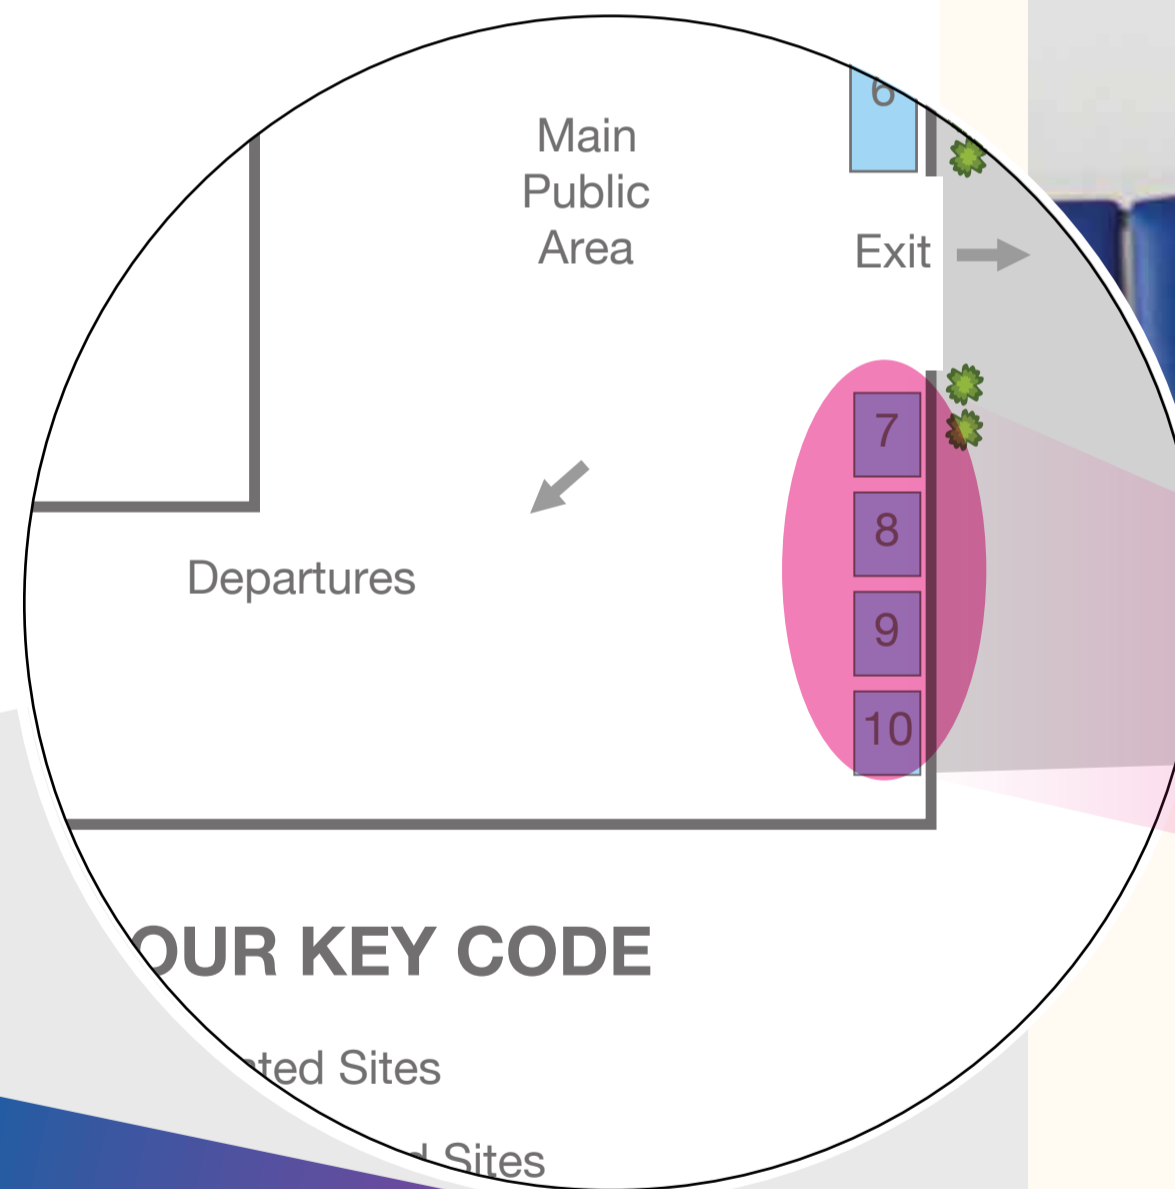

Departures

Poster Frame with pre-printed panels

- + Over 470,000 passengers each year
- + Over 98,000 cars travel through the port each year

Photographs show only some of the spaces available. All prices are subject to availability and 5% GST. Payment terms are quoted separately for 1. Advertising and 2. Print and Fit charges.