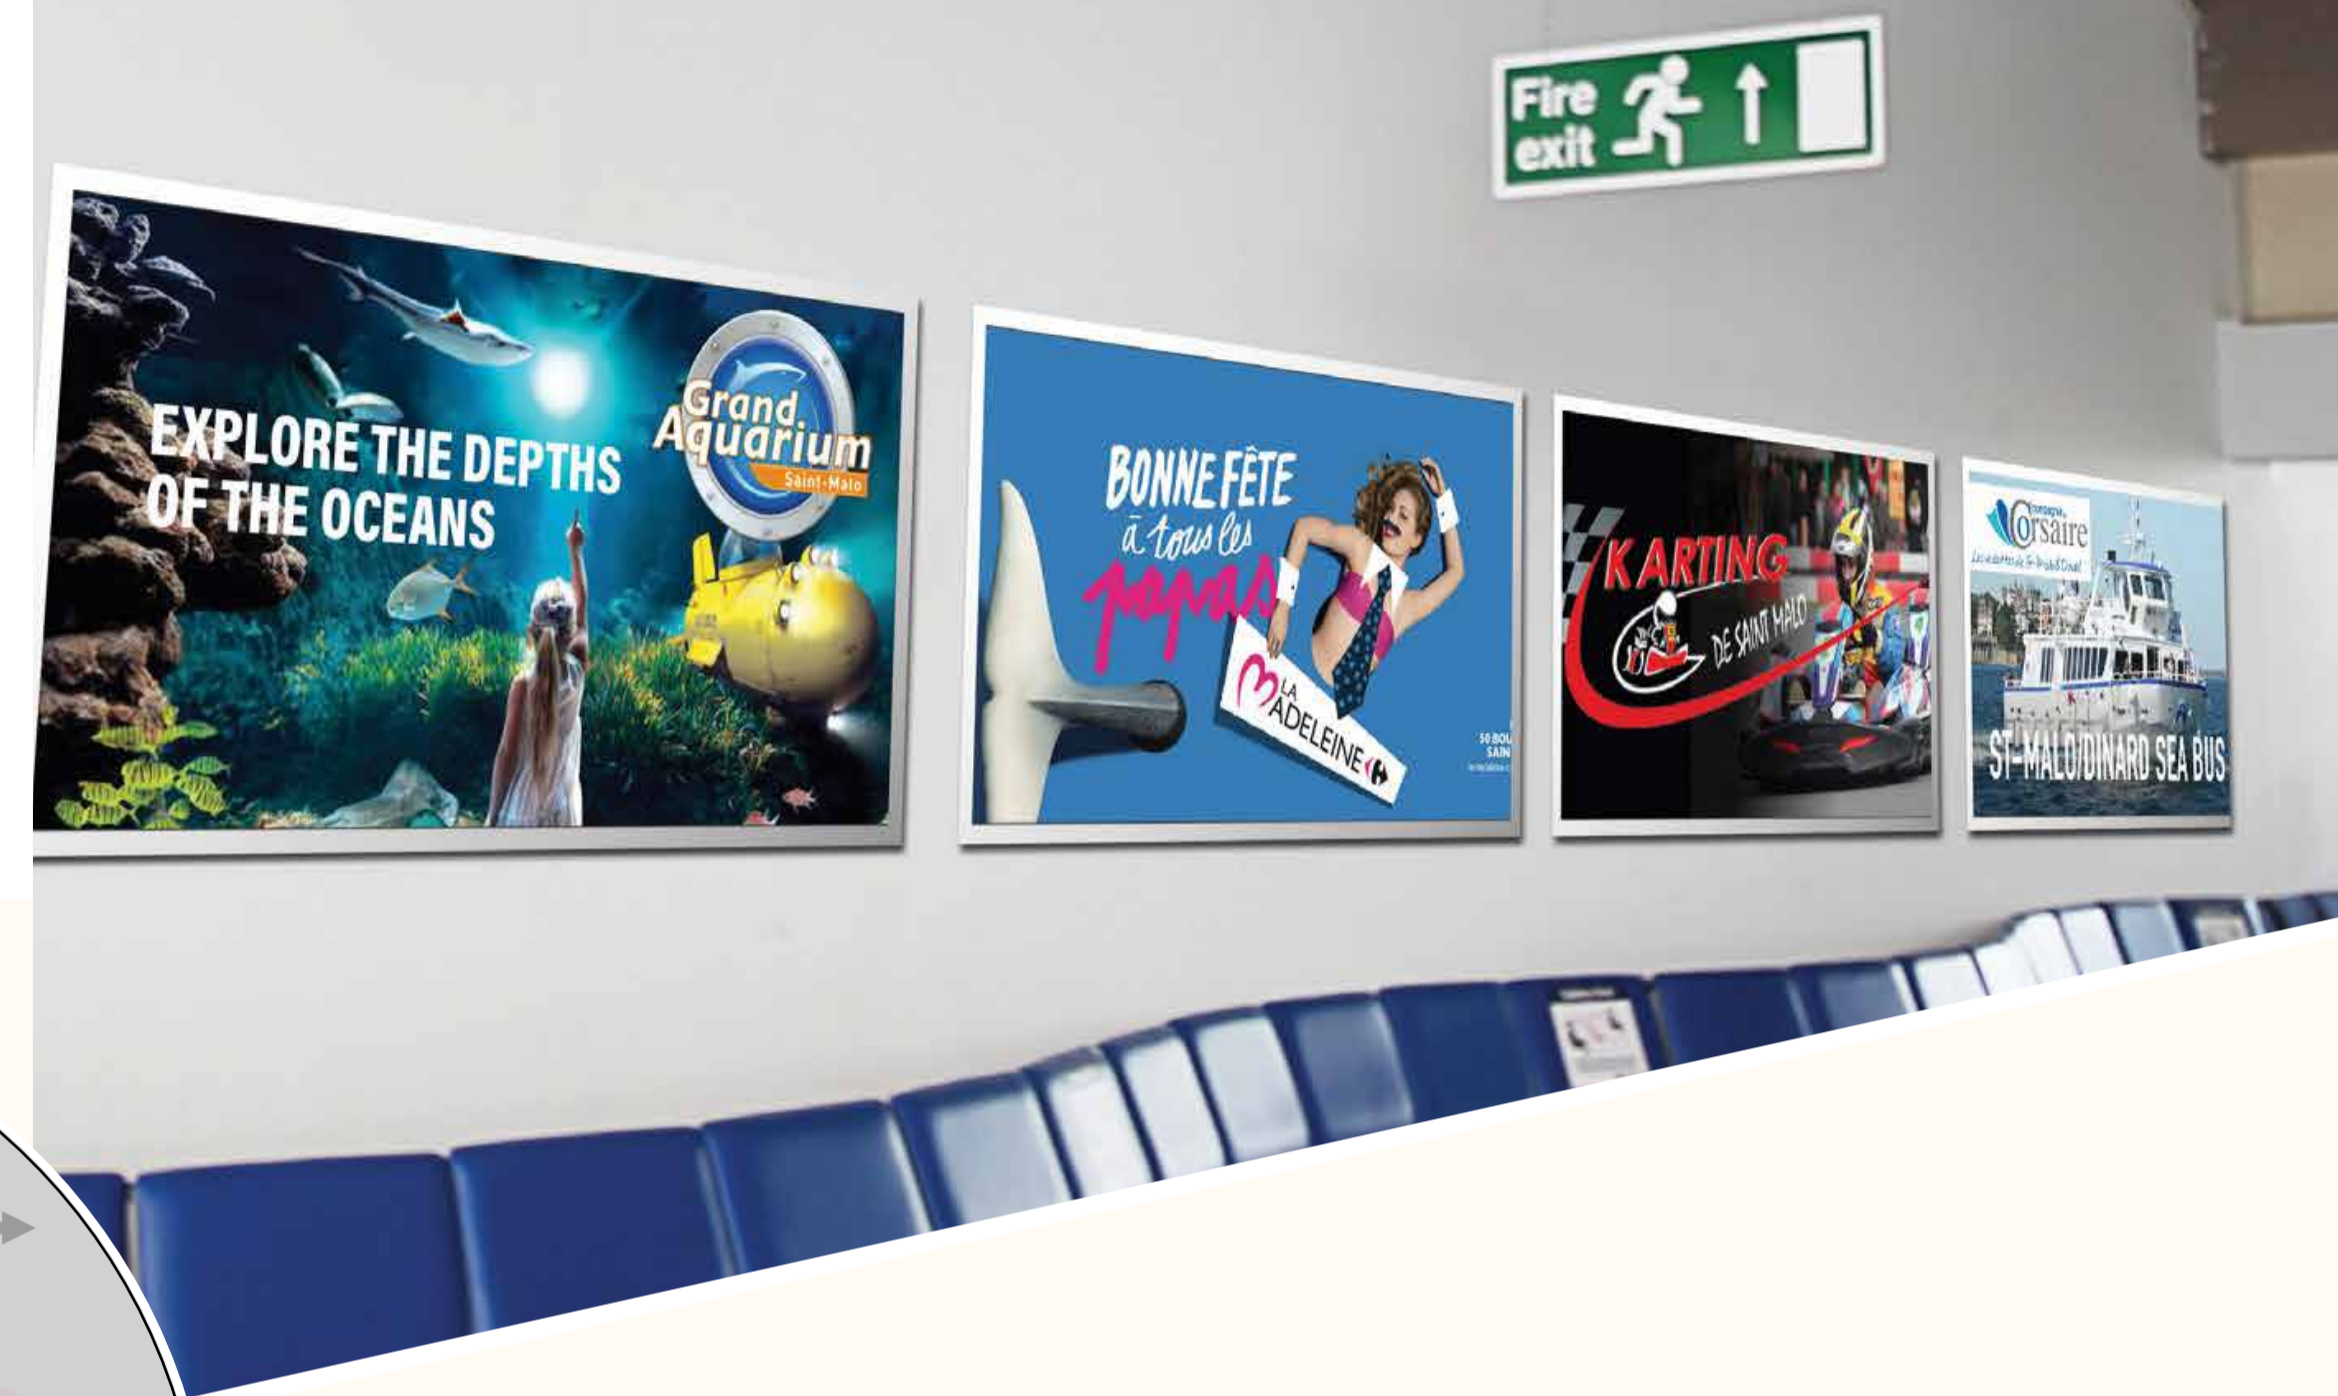

Departures

Poster Frame with pre-printed panels

- + Over 470,000 passengers each year
- + Over 98,000 cars travel through the port each year

Photographs show only some of the spaces available. All prices are subject to availability and 5% GST. Payment terms are quoted separately for 1. Advertising and 2. Print and Fit charges.