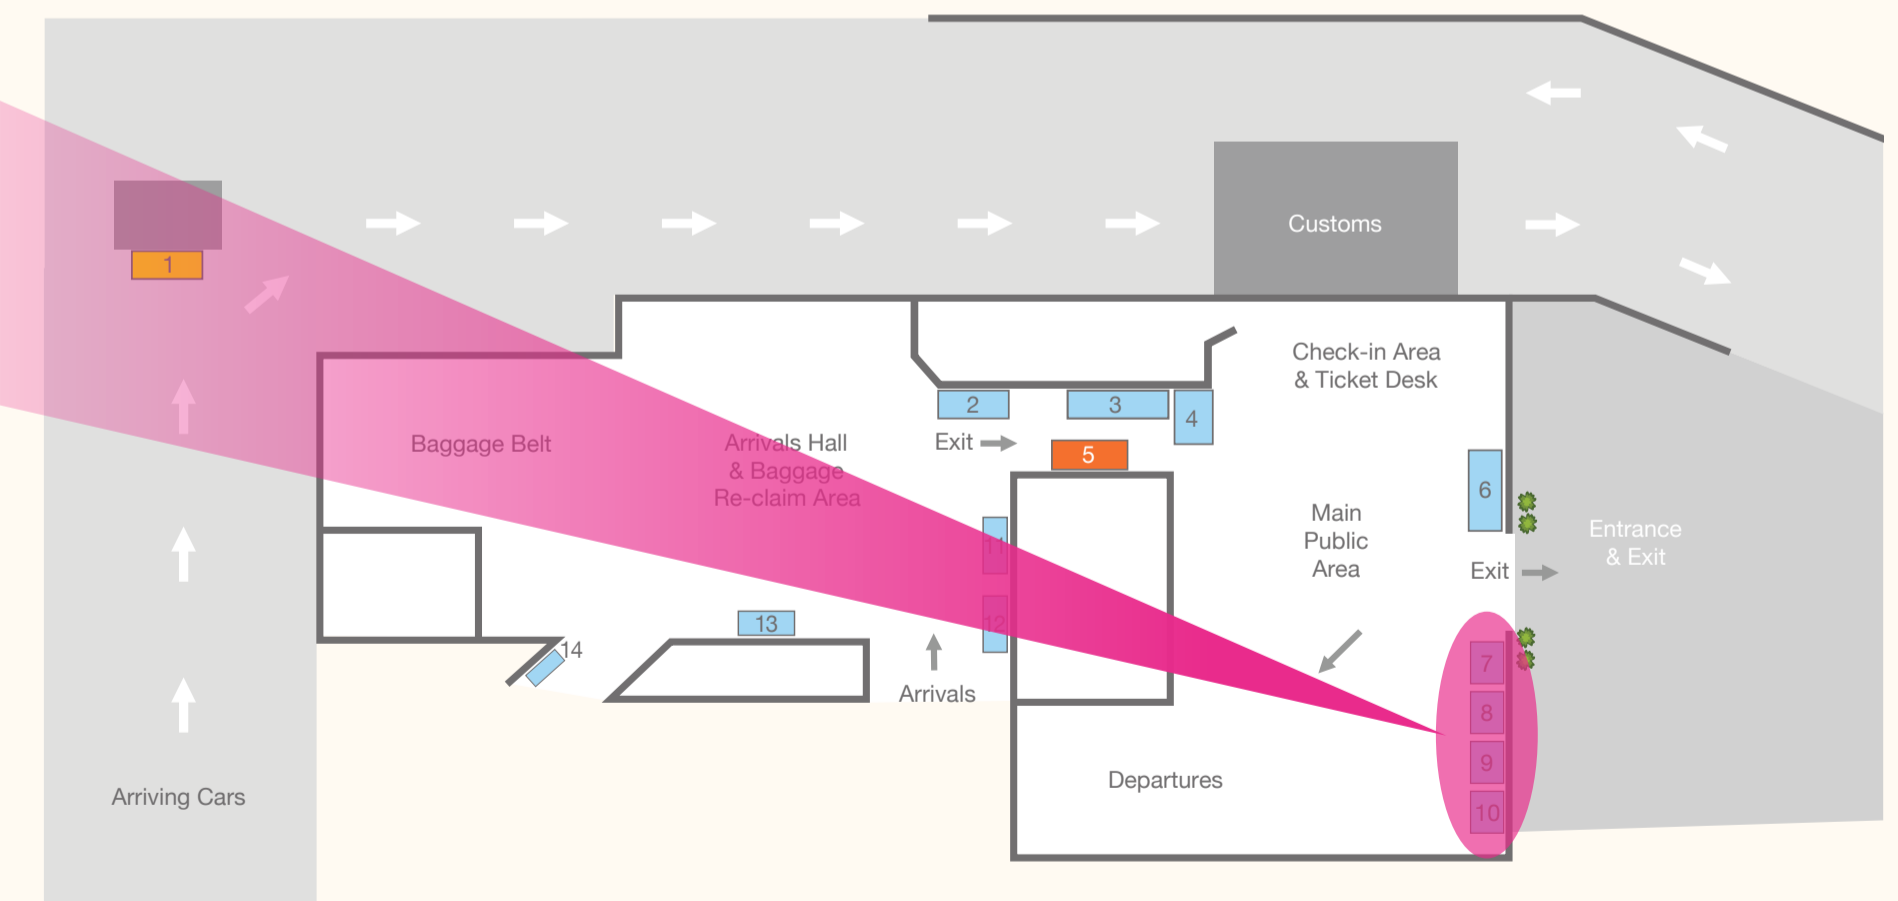

Departures

Poster Frame with pre-printed panels

- + Over 470,000 passengers each year
- + Over 98,000 cars travel through the port each year

Photographs show only some of the spaces available. All prices are subject to availability and 5% GST. Payment terms are quoted separately for 1. Advertising and 2. Print and Fit charges.