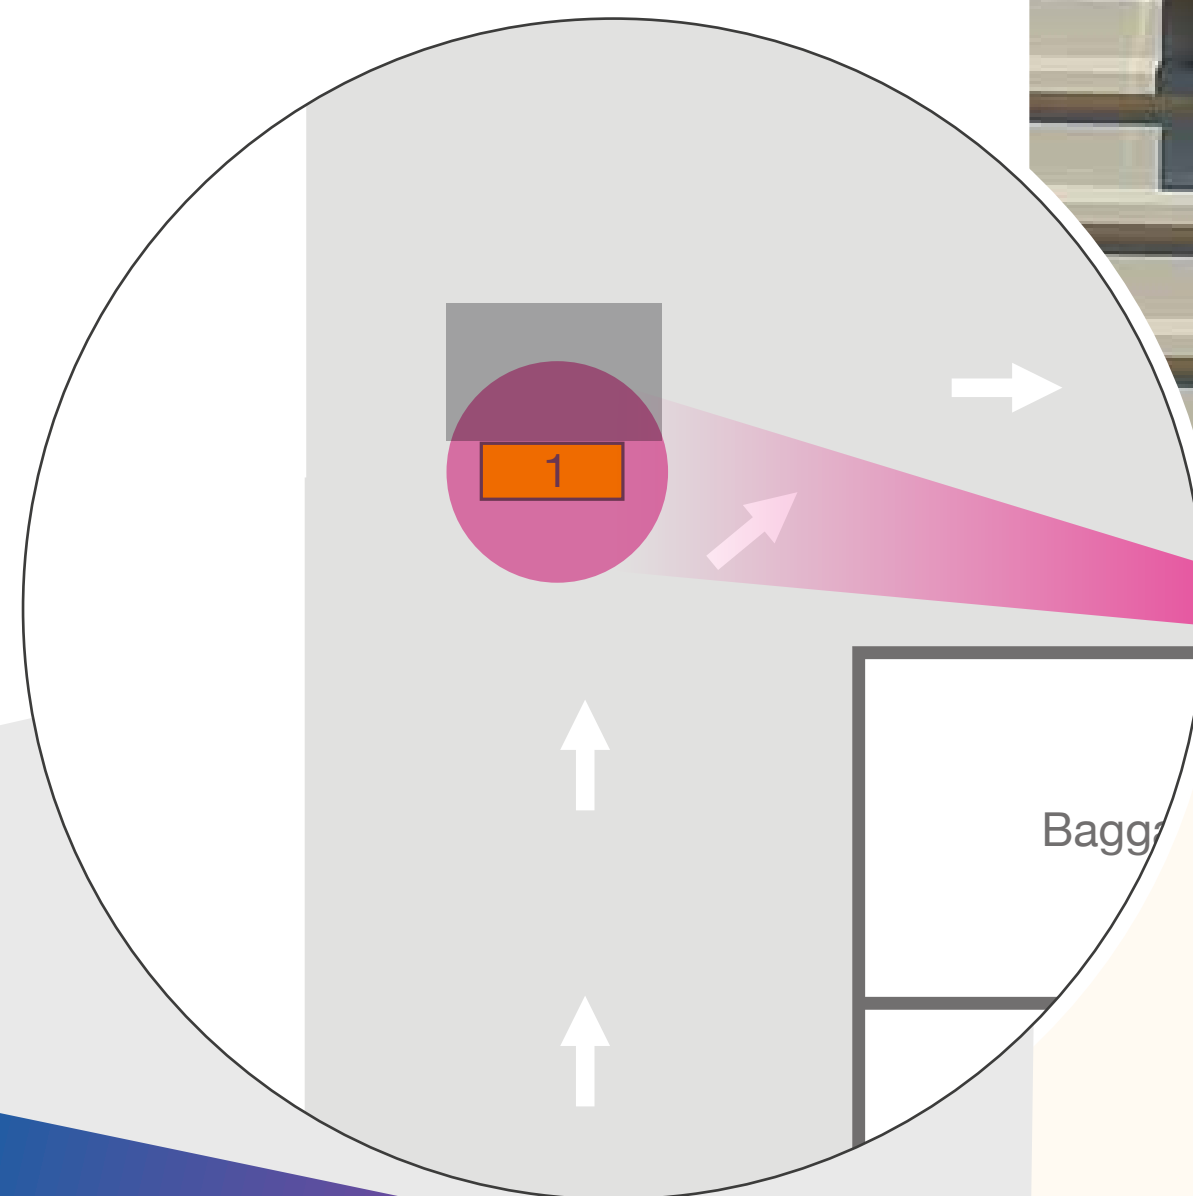

Outside

Arrivals Illuminated Lightbox

+ Over 470,000 passengers each year

+ Over 98,000 cars travel through the port each year

Photographs show only some of the spaces available. All prices are subject to availability and 5% GST. Payment terms are quoted separately for 1. Advertising and 2. Print and Fit charges.

01534 811029

media@signtech.je

signtech.je/media