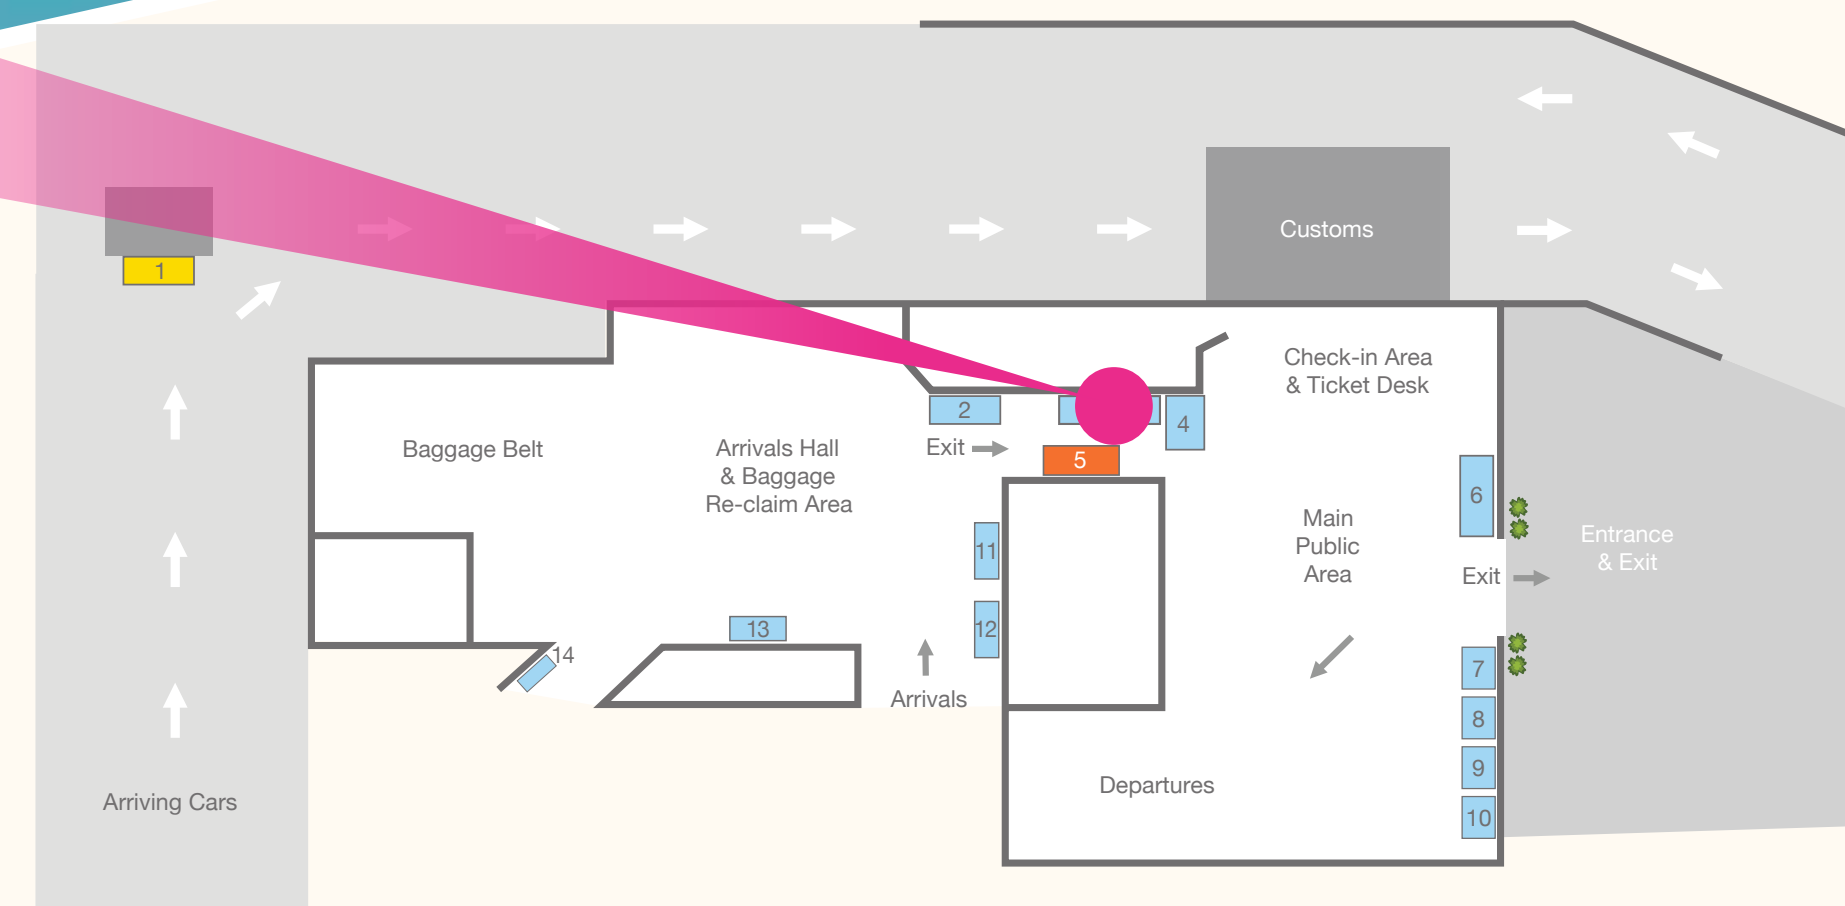

# Arrivals Hall

Wall Wrap

- + Over 470,000 passengers each year
- + Over 98,000 cars travel through the port each year

Photographs show only some of the spaces available. All prices are subject to availability and 5% GST. Payment terms are quoted separately for 1. Advertising and 2. Print and Fit charges.