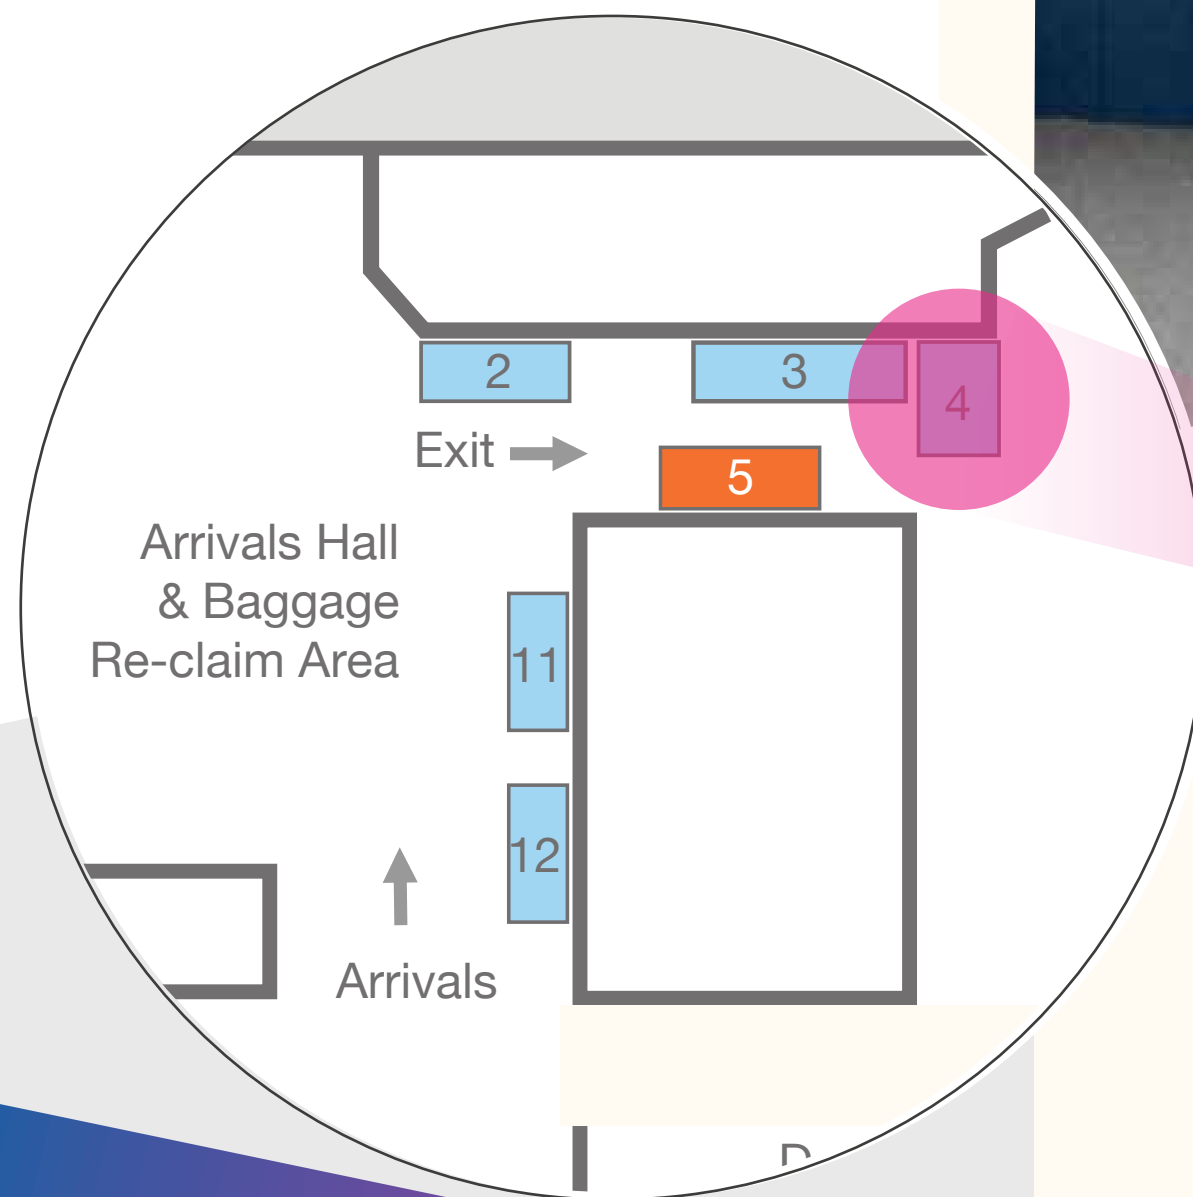

# Arrivals Hall

Wall Wrap

- + Over 470,000 passengers each year
- + Over 98,000 cars travel through the port each year

Photographs show only some of the spaces available. All prices are subject to availability and 5% GST. Payment terms are quoted separately for 1. Advertising and 2. Print and Fit charges.

# Arrivals Hall

Exit Door Wrap

+ Over 470,000 passengers each year

+ Over 98,000 cars travel through the port each year

Photographs show only some of the spaces available. All prices are subject to availability and 5% GST. Payment terms are quoted separately for 1. Advertising and 2. Print and Fit charges.