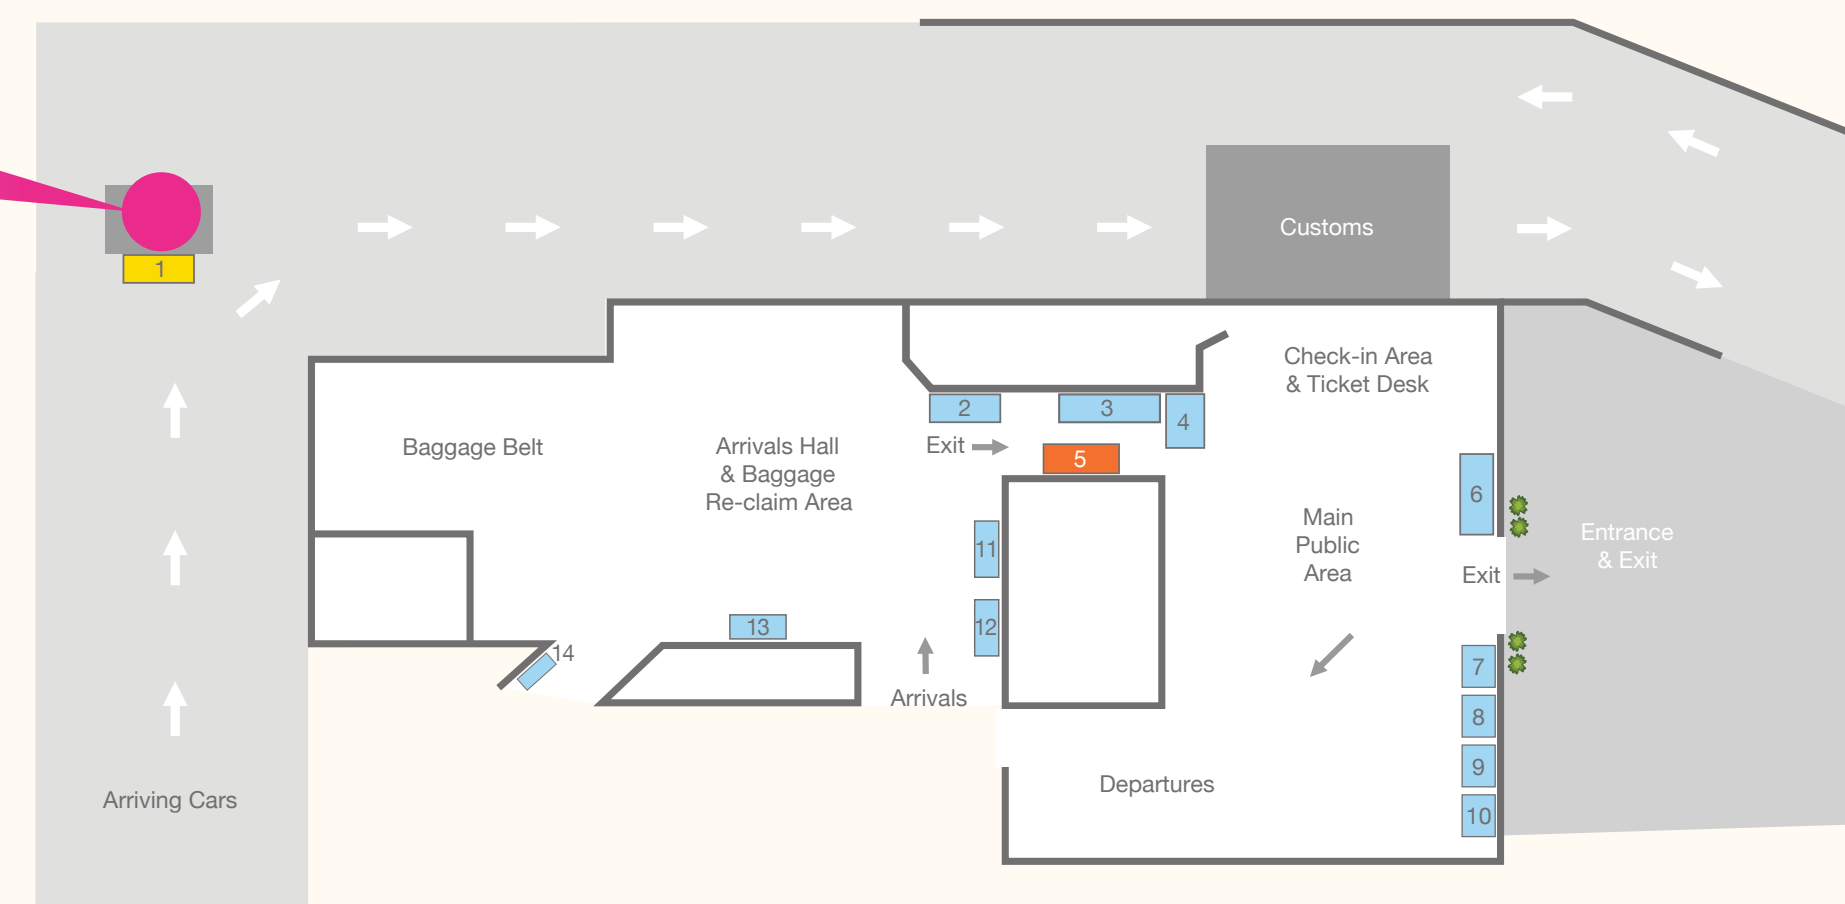

Outside

Arrivals Illuminated Lightbox

+ Over 470,000 passengers each year

+ Over 98,000 cars travel through the port each year

Photographs show only some of the spaces available. All prices are subject to availability and 5% GST. Payment terms are quoted separately for 1. Advertising and 2. Print and Fit charges.

01534 811029

media@signtech.je

signtech.je/media