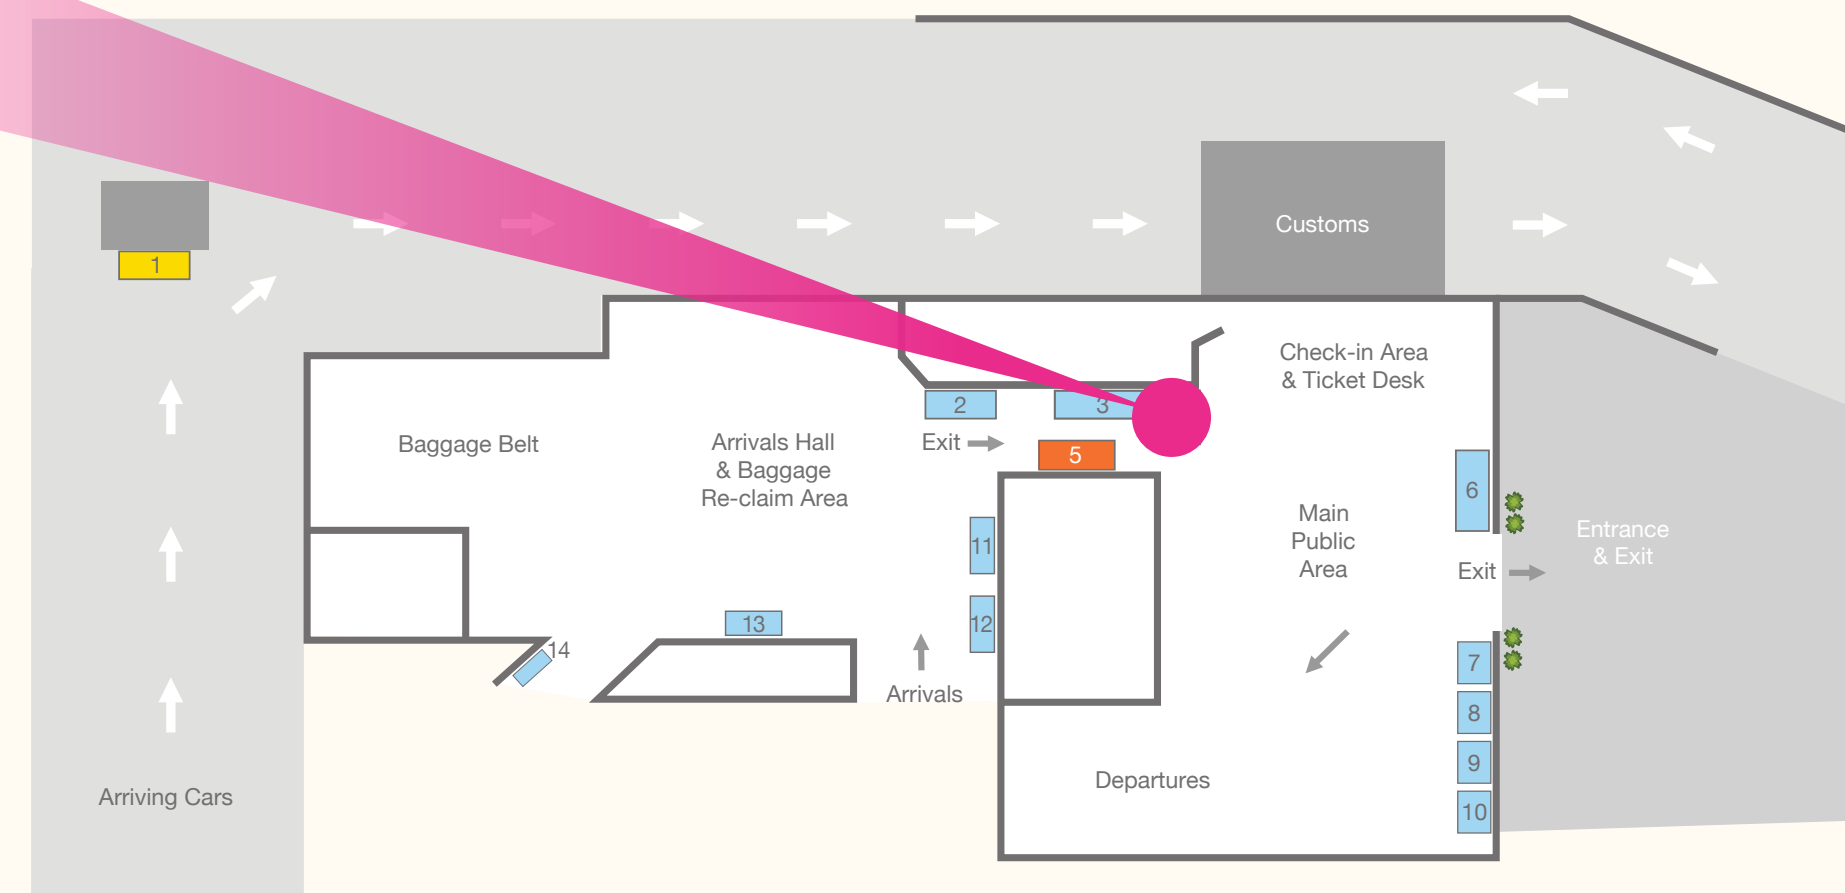

Arrivals Hall

Exit Door Wrap

+ Over 470,000 passengers each year

+ Over 98,000 cars travel through the port each year

Photographs show only some of the spaces available. All prices are subject to availability and 5% GST. Payment terms are quoted separately for 1. Advertising and 2. Print and Fit charges.

01534 811029

media@signtech.je

signtech.je/media