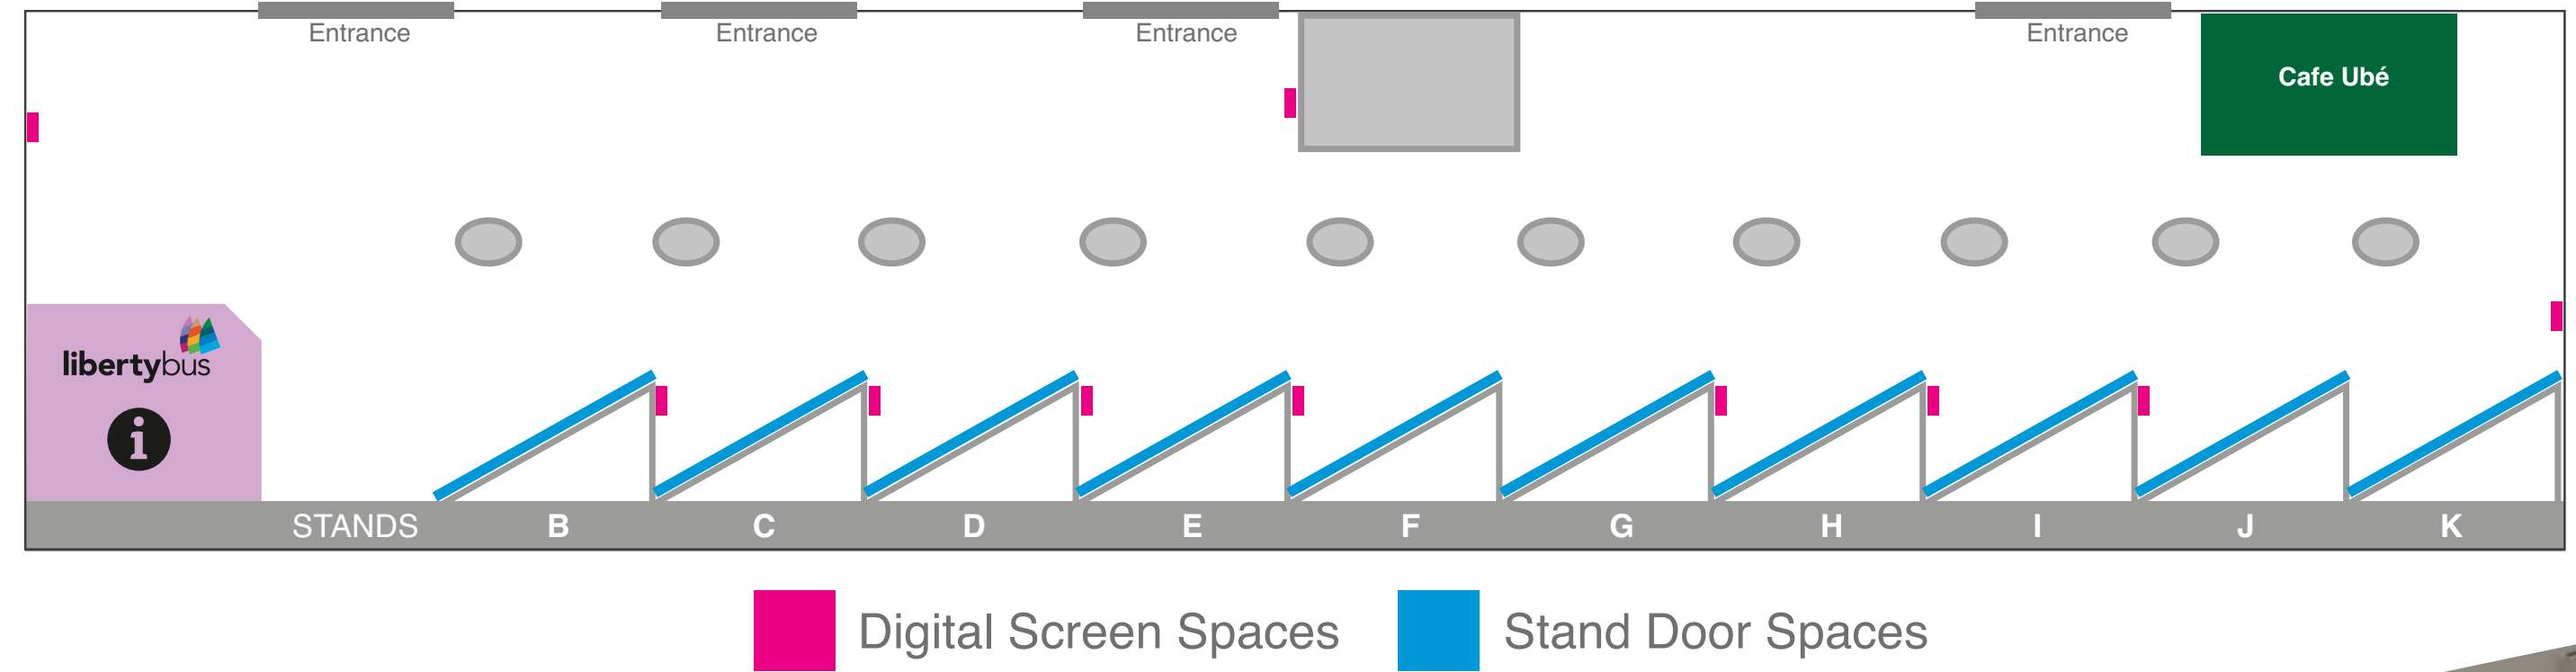

The Journey Starts Here

Liberation Station Advertising Sites

Signtech Media offers a fully serviced solution. Our creative team can design and produce your adverts!

01534 811029

media@signtech.je

signtech.je/media