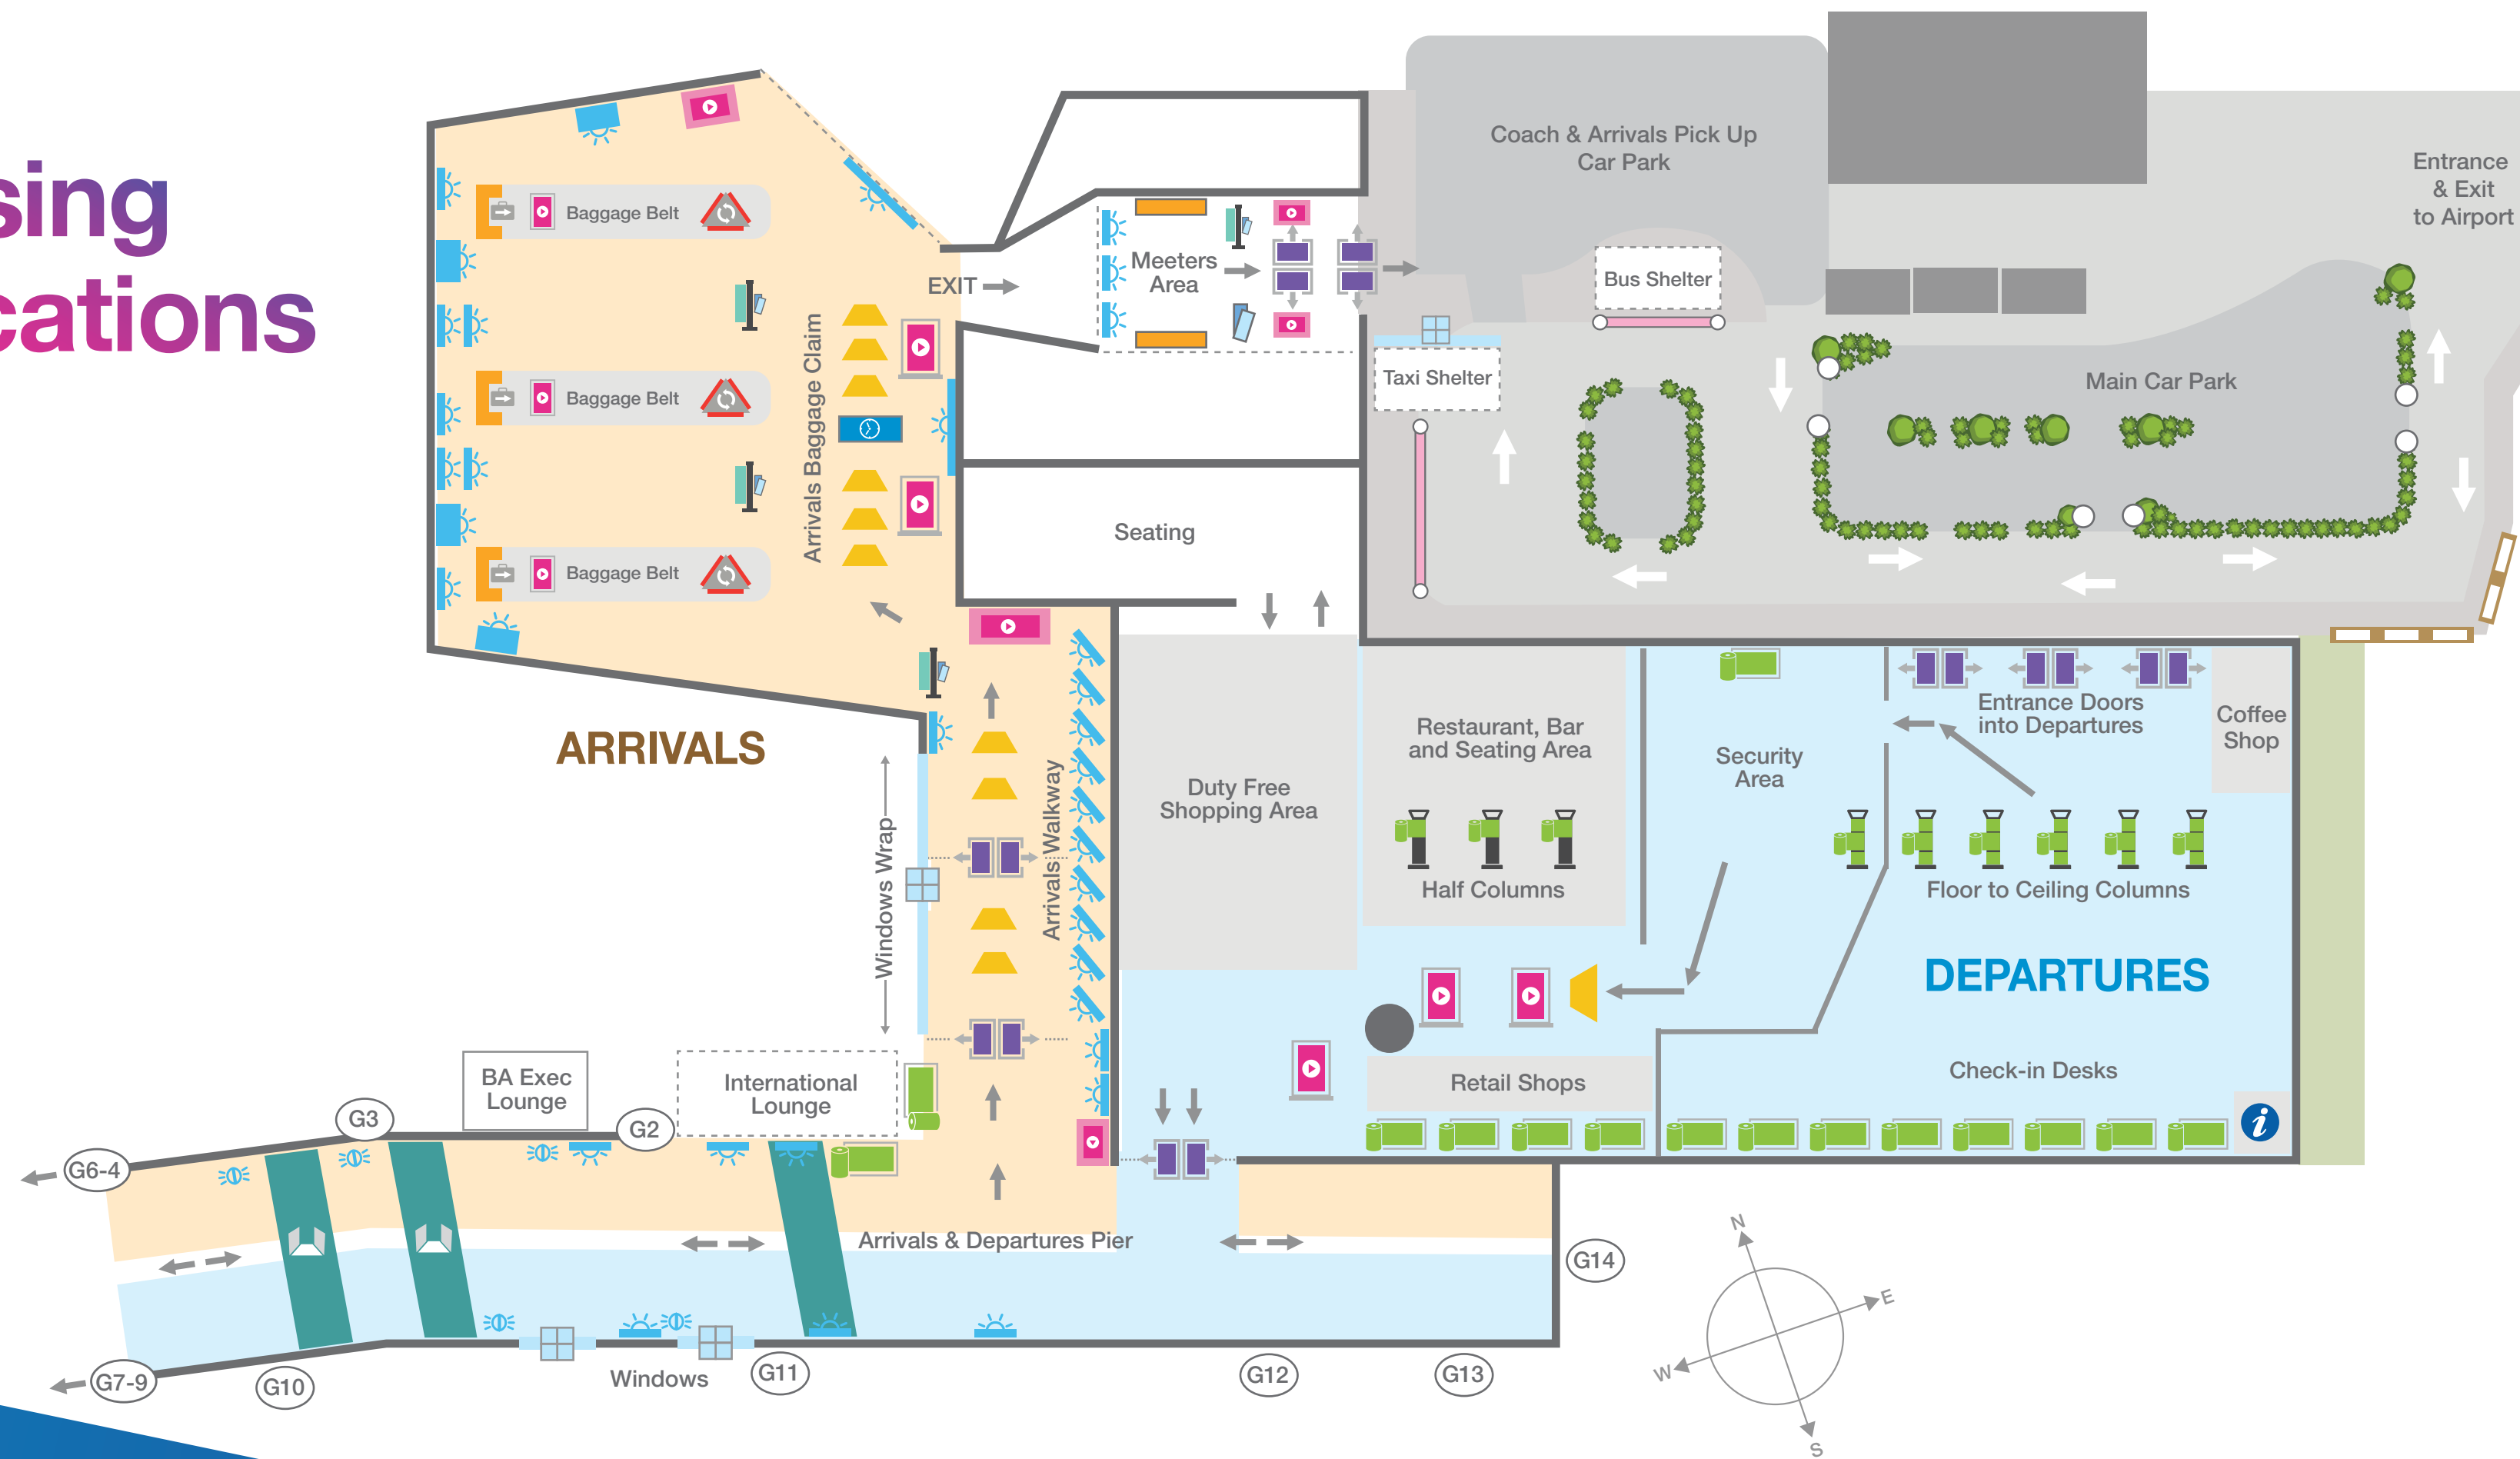

# Advertising Site Locations

**AIRPORT KEY CODE**

	Lightboxes
	Wall Wraps
	Digital + Surround
	Freestanding Digital
	Baggage Belt Digital
	Auto Doors Panels
	Floor Graphics
	Full Column Wraps
	Half Column Wraps
	3-Side Rotating Unit
	Baggage Arch Wrap
	Exterior Fence Banners
	Railing Panels
	Glass/Window Panels
	Poster Frame
	Branded Clock Lightbox
	Tunnel Wrap
	Leaflet Dispenser
	Banner Leaflet Display