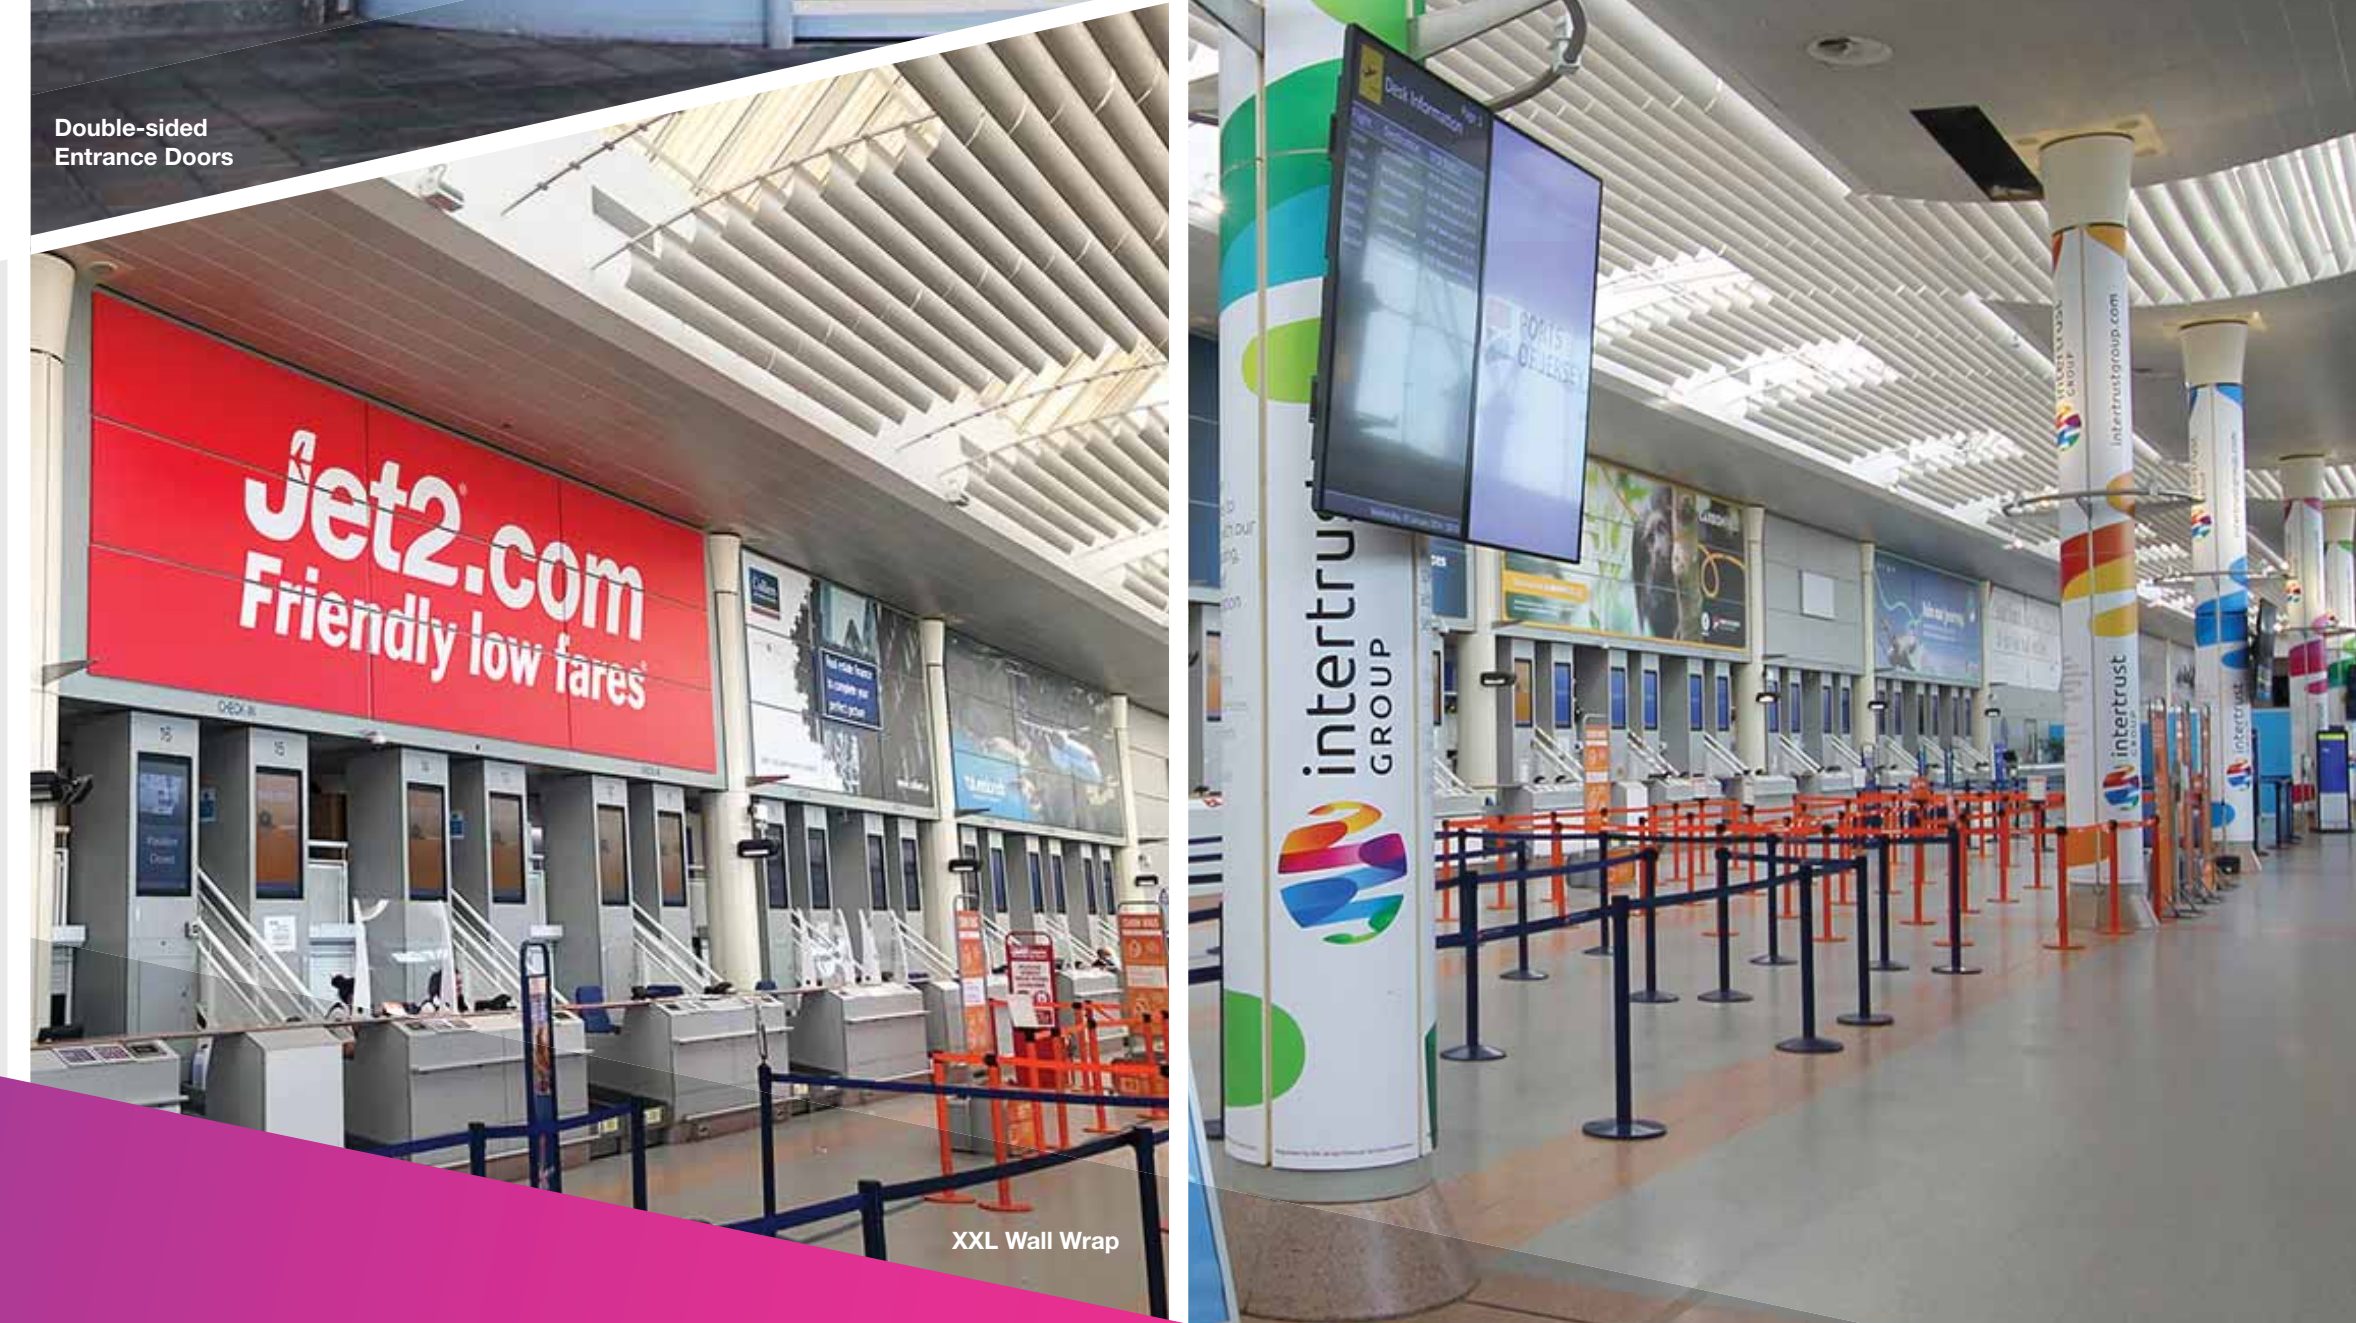

# Departures

## Entrance/Check-in Hall

High visibility due to flight info screens, check-in/bag drop and meeting point.

Double-sided Entrance Doors

XXL Wall Wrap

+ Over 1.4 million business & leisure passengers in 2023