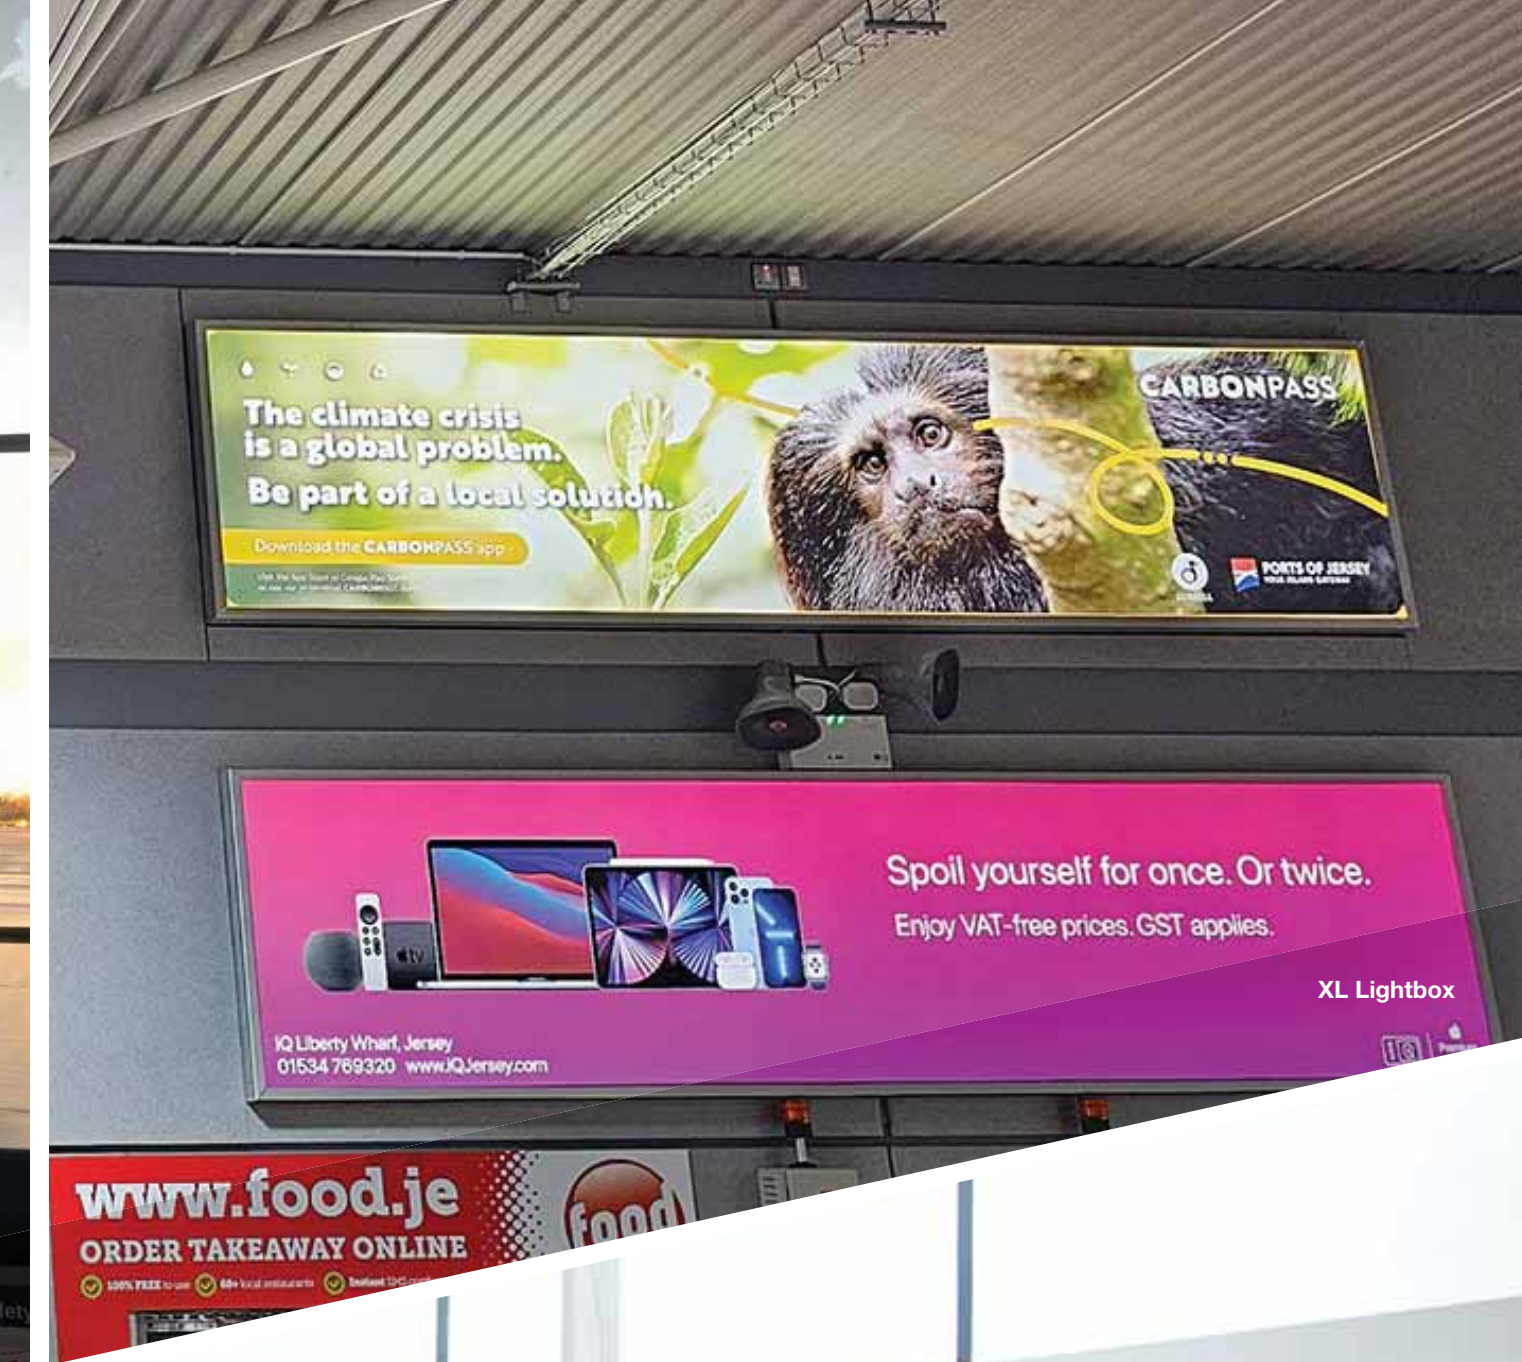

XL Digital Screen with Surround

XL Long Lightbox

3-sided Rotating Lightbox

XXL Lightbox

Double-Sided Lightbox Clock