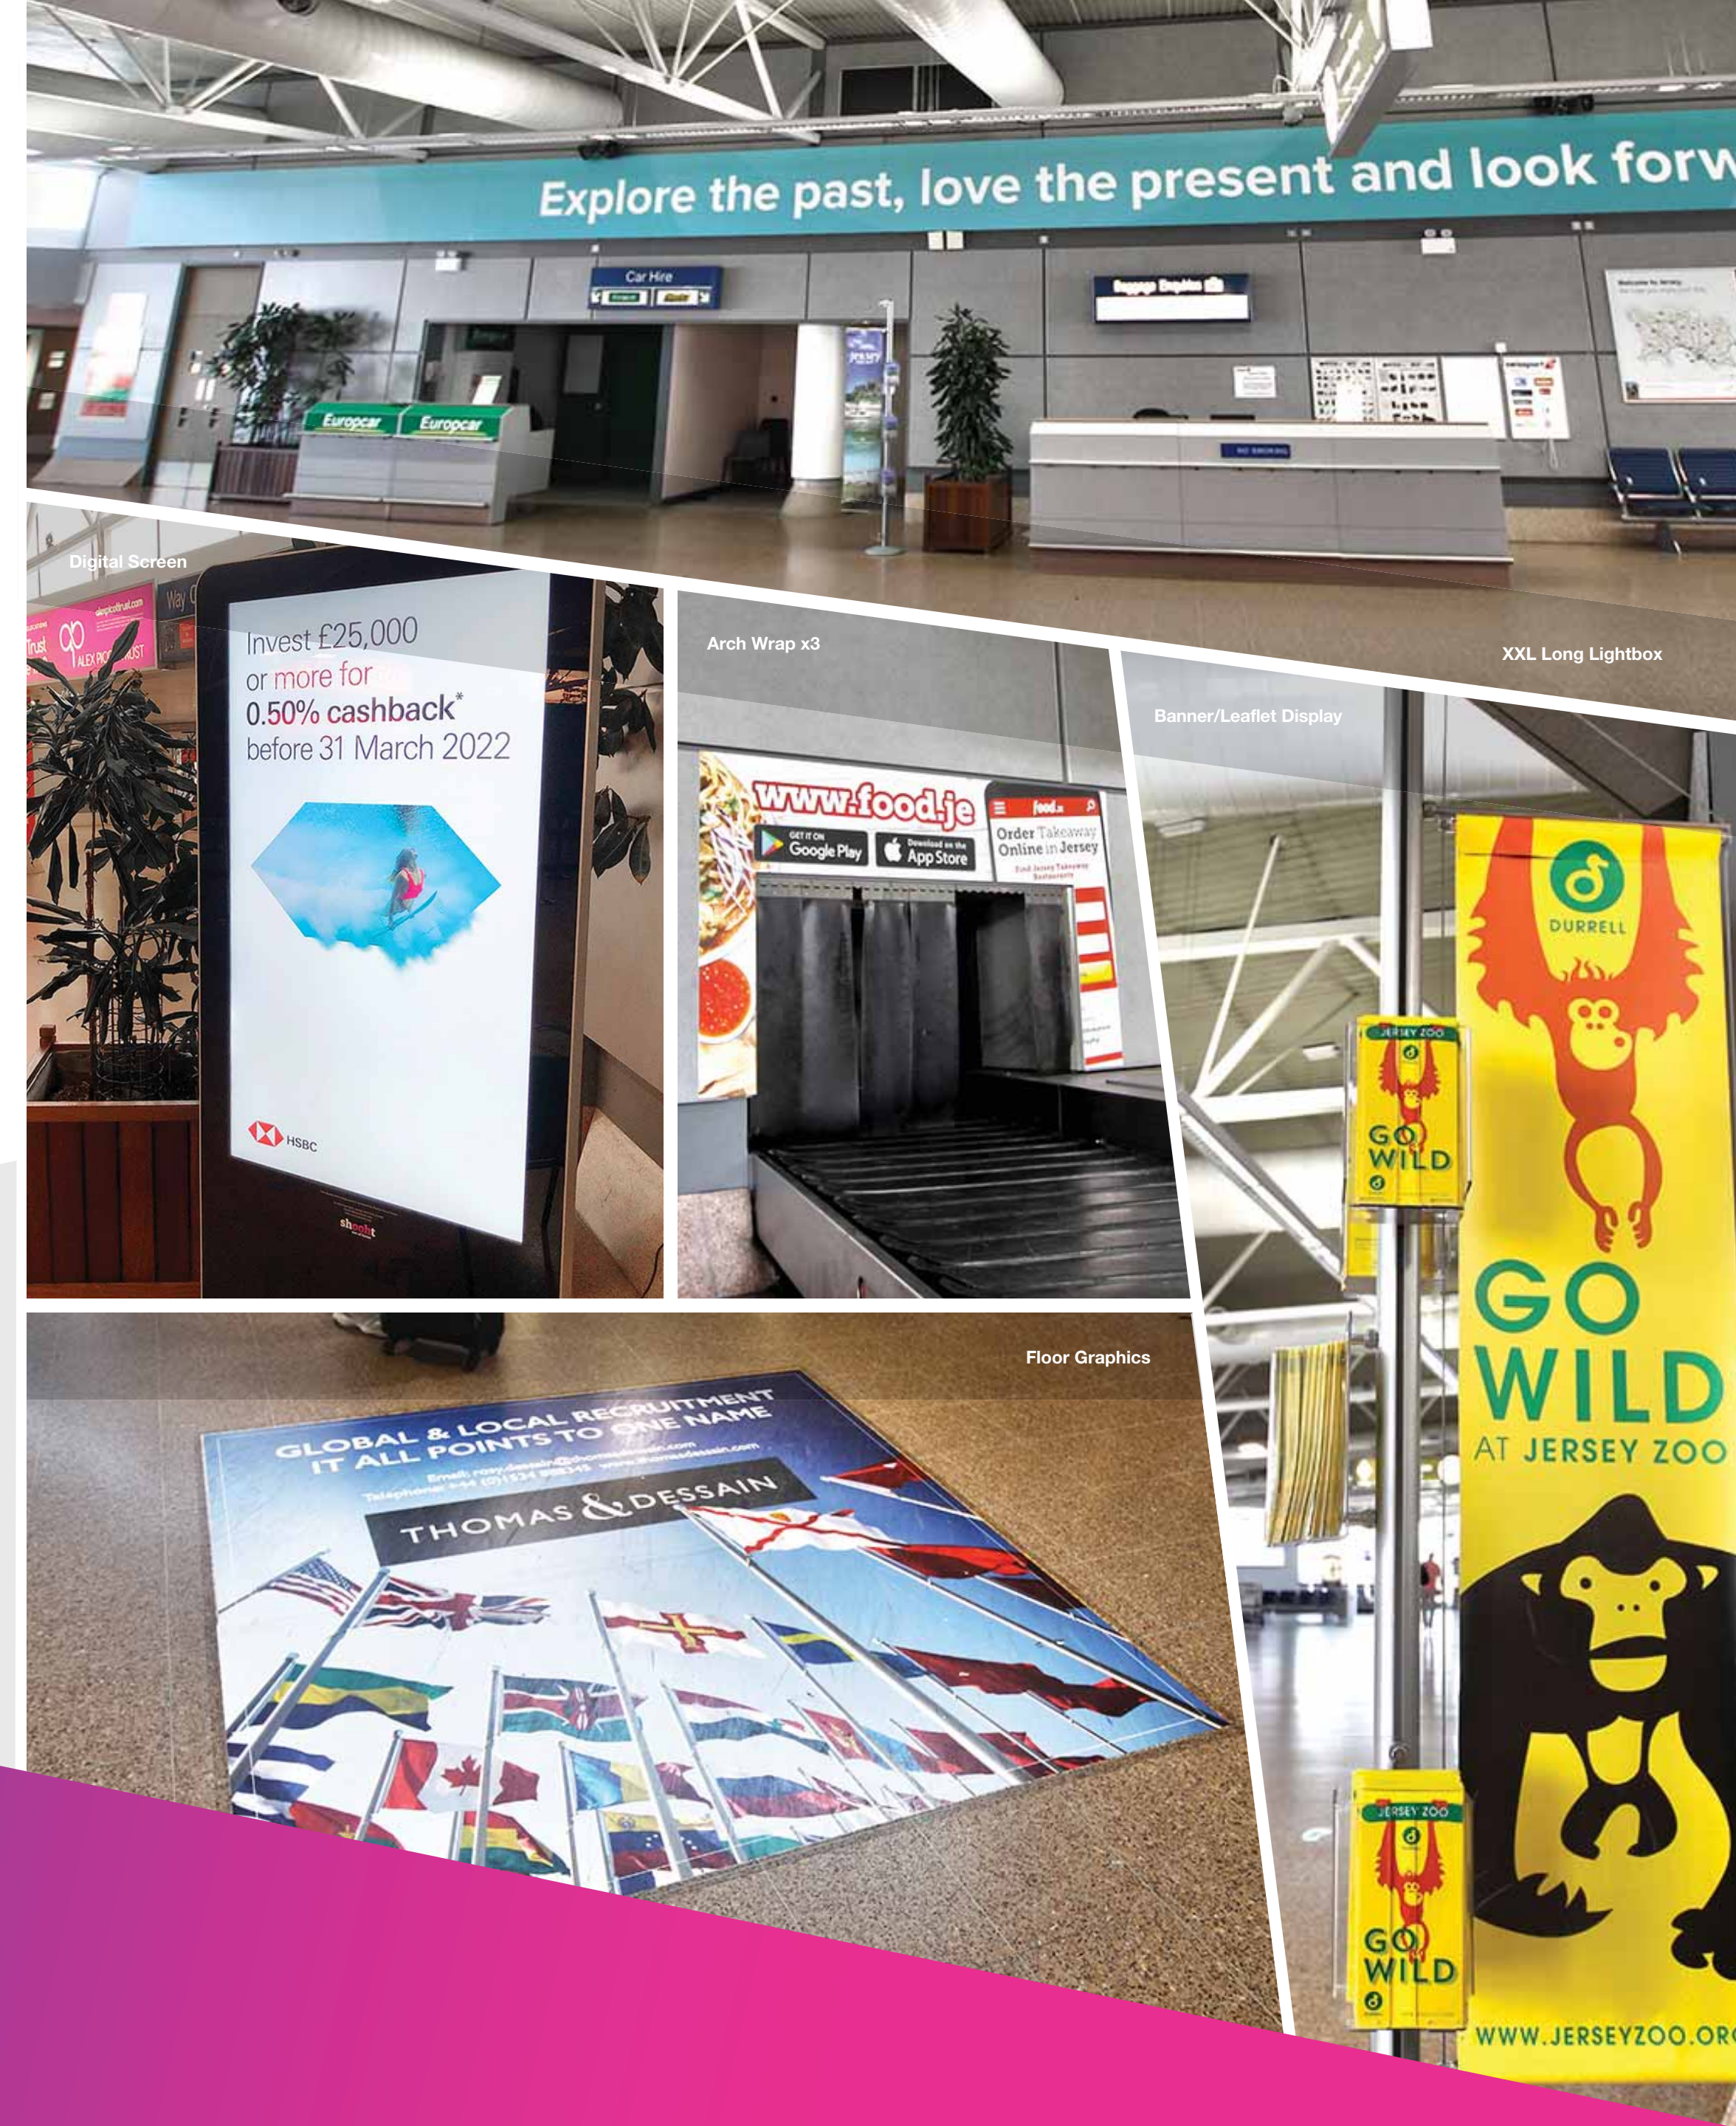

Arrivals

Baggage Reclaim / Customs / Exit

All arriving passengers use this area
Guaranteed, high-profile visibility

+ Over 1.4 million business & leisure
passengers in 2023

Jersey Airport has over 120 Advertising Sites to amplify your brand.
Photographs show only some of the spaces available. All prices are subject to availability and 5% GST.
Payment terms are quoted separately for 1. Advertising and 2. Print and Fit charges.

01534 811029   media@signtech.je   signtech.je/media

Digital Screen

Arch Wrap x3

Banner/Leaflet Display

XXL Long Lightbox

Floor Graphics