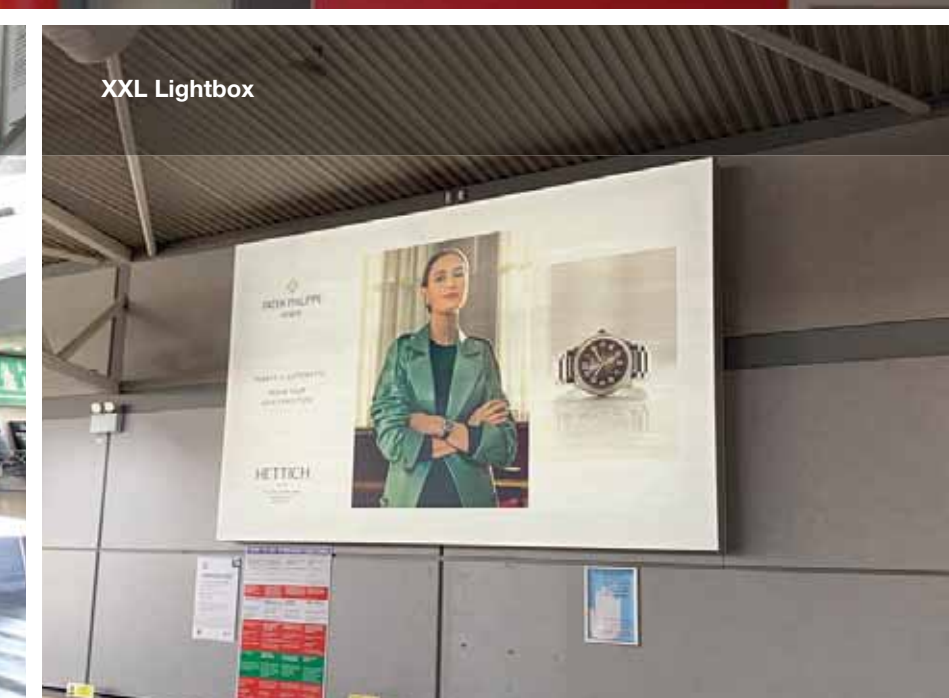

XL Digital Screen with Surround

XL Long Lightbox

3-sided Rotating Lightbox

XXL Lightbox

Double-Sided Lightbox Clock